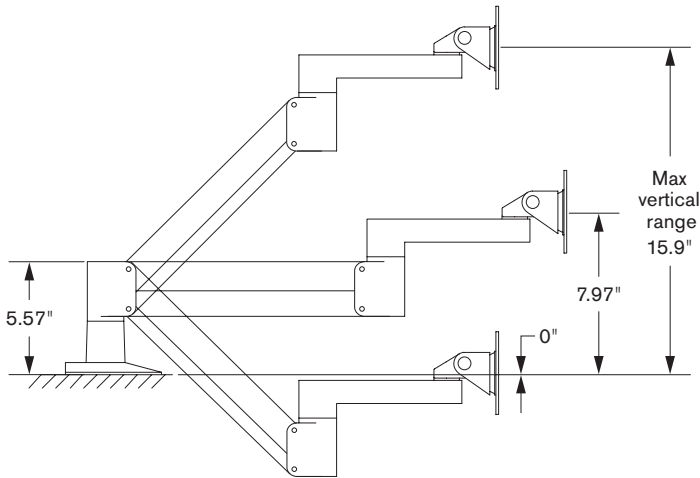

Model 7000

Specifications

SIDE VIEW
Vertical Range

TOP VIEW
Horizontal Range

TOP VIEW
Arm Folded

CAPABILITIES

- Vertical range** 16" (+/- 8" from horizontal)
- Horizontal range** 24"
- Rotation** 360 degrees at three joints
- Monitor tilt** 200 degrees
- Monitor pivot** Landscape to portrait
- Monitor compatibility** VESA® 75mm and 100mm
- Cable management** Cables are concealed in arm
- Mounting options** FLEXmount™, Slatwall, Wall, Thru-Desk
- Monitor weight/model number** 4 - 14.5 lbs / 7000-500
9 - 24 lbs / 7000-800
12 - 29 lbs / 7000-1000

FLEXMOUNT™ CONFIGURATIONS

 Desk Clamp	 Thru-Desk	 Wall
 Grommet Hole	 Side Bolt	 Reverse Wall

OPTIONAL ACCESSORIES

QUICK RELEASE ADAPTERS
Allows for quick attach and release of monitor (8336-QR).

MOUNTS
Wall (8325), slatwall (8246) and thru-desk (8312).

EXTENDER TUBES
Raise the height of your arm. 2" (8171-2) and 6" (8171-6) extensions available.

HANDLE SET
Provides convenient handles to reposition monitor (8291).