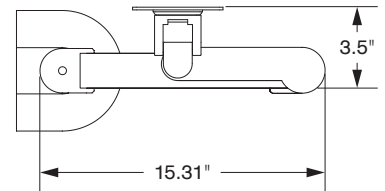

Model 7000

Specifications

SIDE VIEW
Vertical Range

TOP VIEW
Horizontal Range

TOP VIEW
Arm Folded

CAPABILITIES

- Vertical range** 16" (+/- 8" from horizontal)
- Horizontal range** 24"
- Rotation** 360 degrees at three joints
- Monitor tilt** 200 degrees
- Monitor pivot** Landscape to portrait
- Monitor compatibility** VESA® 75mm and 100mm
- Cable management** Cables are concealed in arm
- Mounting options** FLEXmount™, Slatwall, Wall, Thru-Desk
- Monitor weight/model number** 4 - 14.5 lbs / 7000-500
9 - 24 lbs / 7000-800
12 - 29 lbs / 7000-1000

FLEXMOUNT™ CONFIGURATIONS

 Desk Clamp	 Thru-Desk	 Wall
 Grommet Hole	 Side Bolt	 Reverse Wall

OPTIONAL ACCESSORIES

QUICK RELEASE ADAPTERS
Allows for quick attach and release of monitor (8336-QR).

MOUNTS
Wall (8325), slatwall (8246) and thru-desk (8312).

EXTENDER TUBES
Raise the height of your arm. 2" (8171-2) and 6" (8171-6) extensions available.

HANDLE SET
Provides convenient handles to reposition monitor (8291).