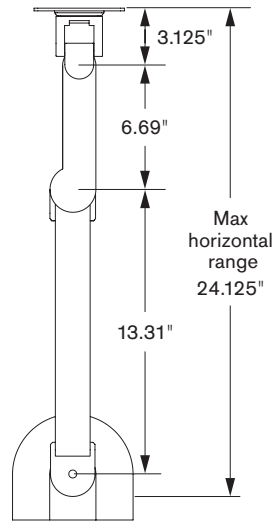

Model 7000

Specifications

SIDE VIEW
Vertical Range

TOP VIEW
Horizontal Range

TOP VIEW
Arm Folded

CAPABILITIES

- Vertical range** 16" (+/- 8" from horizontal)
- Horizontal range** 24"
- Rotation** 360 degrees at three joints
- Monitor tilt** 200 degrees
- Monitor pivot** Landscape to portrait
- Monitor compatibility** VESA® 75mm and 100mm
- Cable management** Cables are concealed in arm
- Mounting options** FLEXmount™, Slatwall, Wall, Thru-Desk
- Monitor weight/model number** 4 - 14.5 lbs / 7000-500
9 - 24 lbs / 7000-800
12 - 29 lbs / 7000-1000

FLEXMOUNT™ CONFIGURATIONS

 Desk Clamp	 Thru-Desk	 Wall
 Grommet Hole	 Side Bolt	 Reverse Wall

OPTIONAL ACCESSORIES

QUICK RELEASE ADAPTERS
Allows for quick attach and release of monitor (8336-QR).

MOUNTS
Wall (8325), slatwall (8246) and thru-desk (8312).

EXTENDER TUBES
Raise the height of your arm. 2" (8171-2) and 6" (8171-6) extensions available.

HANDLE SET
Provides convenient handles to reposition monitor (8291).