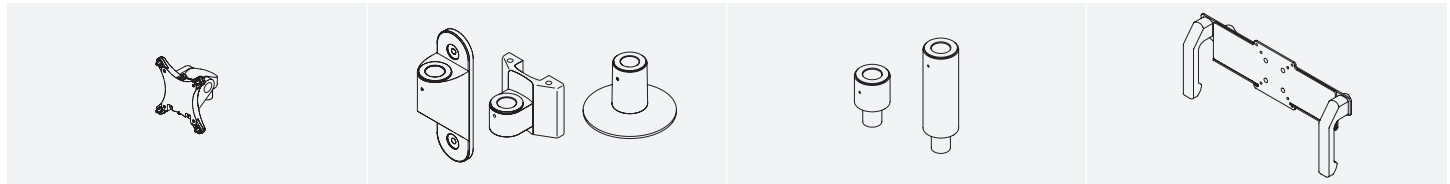

Model 7000

Specifications

SIDE VIEW
Vertical Range

TOP VIEW
Horizontal Range

TOP VIEW
Arm Folded

CAPABILITIES

- Vertical range** 16" (+/- 8" from horizontal)
- Horizontal range** 24"
- Rotation** 360 degrees at three joints
- Monitor tilt** 200 degrees
- Monitor pivot** Landscape to portrait
- Monitor compatibility** VESA® 75mm and 100mm
- Cable management** Cables are concealed in arm
- Mounting options** FLEXmount™, Slatwall, Wall, Thru-Desk
- Monitor weight/model number** 4 - 14.5 lbs / 7000-500
9 - 24 lbs / 7000-800
12 - 29 lbs / 7000-1000

FLEXMOUNT™ CONFIGURATIONS

 Desk Clamp	 Thru-Desk	 Wall
 Grommet Hole	 Side Bolt	 Reverse Wall

OPTIONAL ACCESSORIES

QUICK RELEASE ADAPTERS
Allows for quick attach and release of monitor (8336-QR).

MOUNTS
Wall (8325), slatwall (8246) and thru-desk (8312).

EXTENDER TUBES
Raise the height of your arm. 2" (8171-2) and 6" (8171-6) extensions available.

HANDLE SET
Provides convenient handles to reposition monitor (8291).