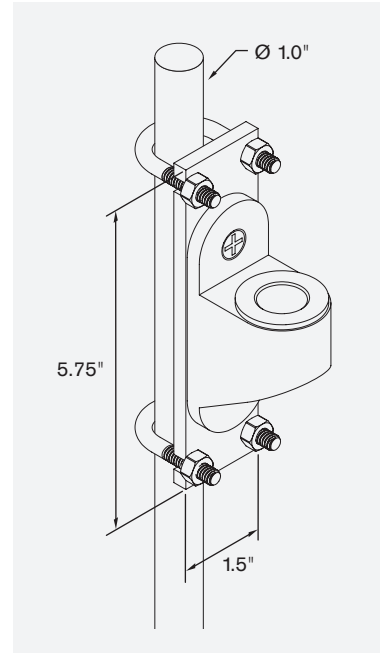

CAPABILITIES

Monitor pivot ..... Landscape to portrait

Monitor tilt ..... up to 180°

Monitor compatibility ..... VESA® 75mm and 100mm

Phone: 800.524.2744 | Fax: 610.253.9521 | E-mail: sales@LCDarms.com | Web: www.LCDarms.com