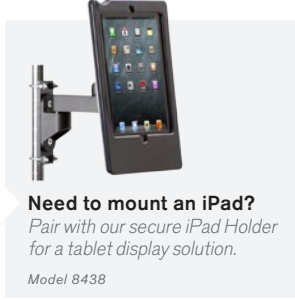

# 9110-8460 Series

Articulating Monitor Mounts

**Need to mount an iPad?**  
 Pair with our secure iPad Holder for a tablet display solution.  
 Model 8438

Easily adjust monitor for preferred viewing angle

Increase monitor reach with extension arms; arms can be folded upon themselves when not in use

The 9110-8460 series of mounts allows our 9110 to attach to wire shelving. This combination provides effortless monitor adjustability with a mount that secures anywhere along a wire shelf post of 1" diameter. The 9110-8460 wire shelving mounts are an ideal solution for IT server rooms, food service areas, industrial shelving or wherever you have 1" diameter post wire shelving.

There are five options in the 9110-8460 series:

**9110-8460:**

Tilt, rotate and pivot monitor.

**9110-8460-4:**

Adds an articulating arm and provides extension up to 7.8".

**9110-8460-8.5:**

Adds a long-reach articulating arm for extension up to 11.4".

**9110-8460-8.5-4:**

Adds two foldable articulating arms, extends up to 14.9".

**9110-8460-8.5-8.5:**

Adds two long-reach articulating arms for extension up to 18.4".

**FEATURES**

- ▲ Reposition monitor with one hand.
- ▲ Compatible with all VESA® monitors—includes 75mm and 100mm VESA® mounting plates.