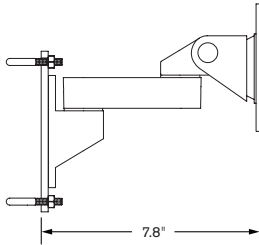

9110-8460-4

9110-8460-8.5

28 lbs
max