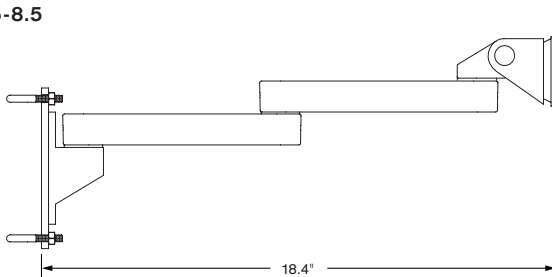

CAPABILITIES

Monitor pivot ..... Landscape to portrait

Monitor tilt ..... up to 180°

Monitor compatibility ..... VESA® 75mm and 100mm

Phone: 800.524.2744 | Fax: 610.253.9521 | E-mail: sales@LCDarms.com | Web: www.LCDarms.com