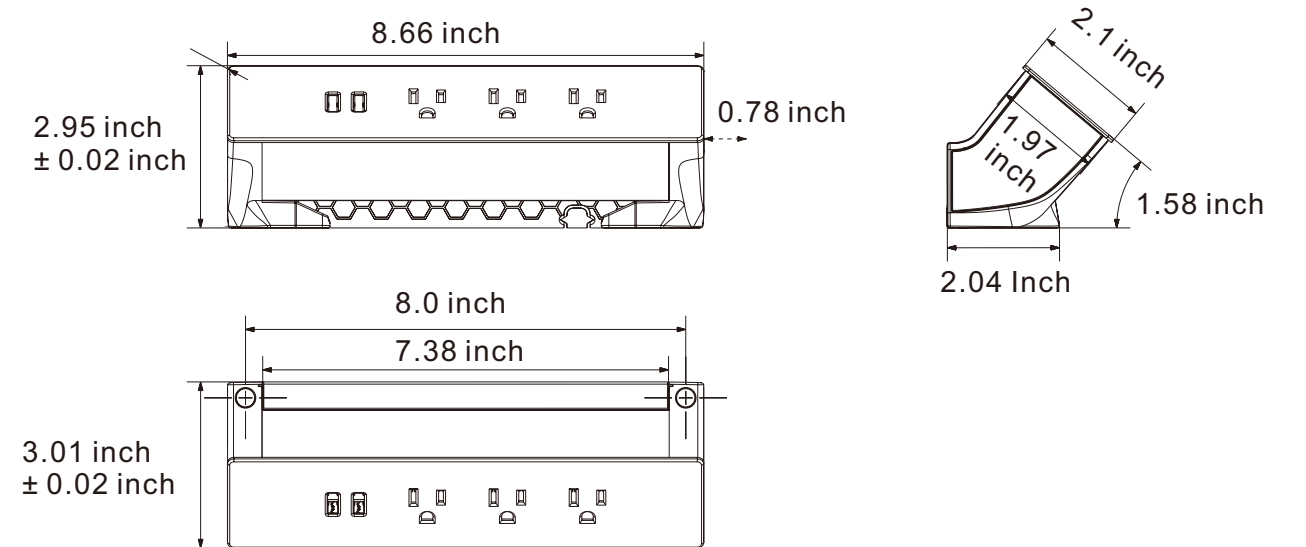

FLEXISPOT

Clamp Power With USB PS015B/PS015W

USER MANUAL

Website: www.flexispot.com
Tel: 1-855-585-5618
ADDRESS: 6475 Las Positas Rd. Livermore, CA 94551

SPECIFICATIONS

| | |
|----------------|---------------------------------|
| Rating | 15A, 125V |
| Maximum Power | 1875W |
| No. of Outlets | 3 |
| Cord Length | 5.9ft |
| USB Ports | USB type A+C (DC5V, 3.1A total) |

DIMENSIONS

WORKPLACE INSTALLATION

1. Put the socket on a proper place of the desktop, fix the two clips by screws.
2. Plug the screw holes.
3. Assemble the back cover in.