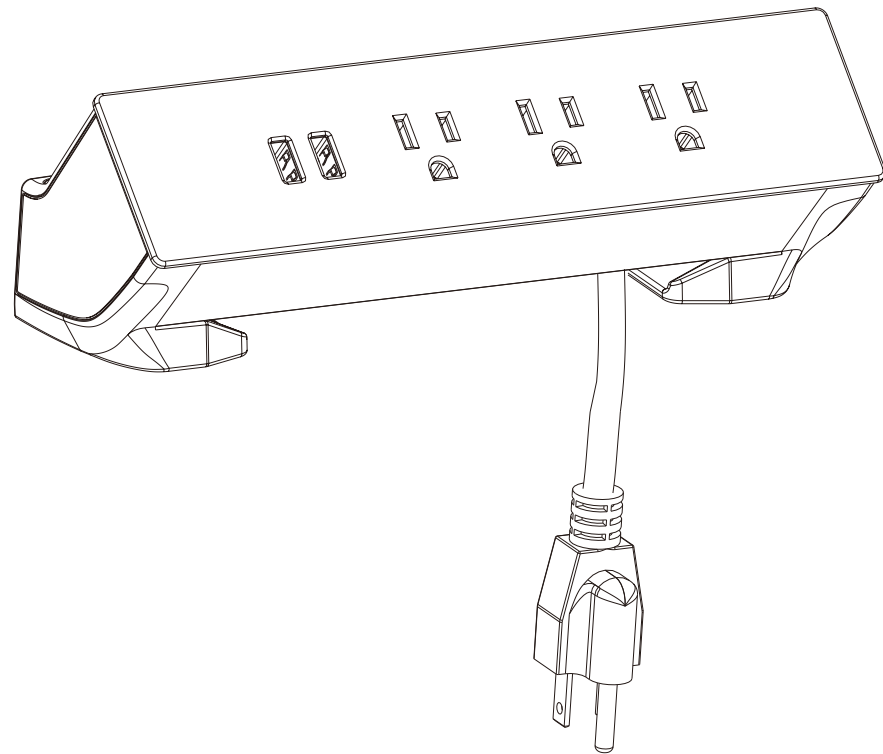

FLEXISPOT

Clamp Power With USB PS015B/PS015W

USER MANUAL

Website: www.flexispot.com
Tel: 1-855-585-5618
ADDRESS: 6475 Las Positas Rd. Livermore, CA 94551

SPECIFICATIONS

| | |
|----------------|---------------------------------|
| Rating | 15A, 125V |
| Maximum Power | 1875W |
| No. of Outlets | 3 |
| Cord Length | 5.9ft |
| USB Ports | USB type A+C (DC5V, 3.1A total) |

DIMENSIONS

WORKPLACE INSTALLATION

1. Put the socket on a proper place of the desktop, fix the two clips by screws.
2. Plug the screw holes.
3. Assemble the back cover in.