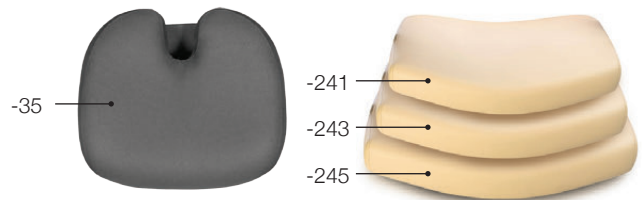

## OPTIONS

01A Folding Arm

04A Swing Arm

08A Pivot Arm

018A 360 Arm

25A Vertical/  
Horizontal Arm

37A Four-Way Arm

33 Seat Slider

## FEATURES & BENEFITS

- » Multiple control options, advanced synchro, multi-function and enhanced task
- » 27" high hub base
- » Meets CAL 117-2013
- » Standard adjustable ratcheting back
- » Standard seat slider
- » Comfortably accommodates up to 300 lbs.
- » Top stitch sewn fabric on seat and back
- » Thoracic support

## SEAT OPTIONS

For added comfort and support, we provide other options, including air lumbar, tailbone cutout, memory foam, and a complete array of seat sizes and shapes.

**TAILBONE CUT-OUT**