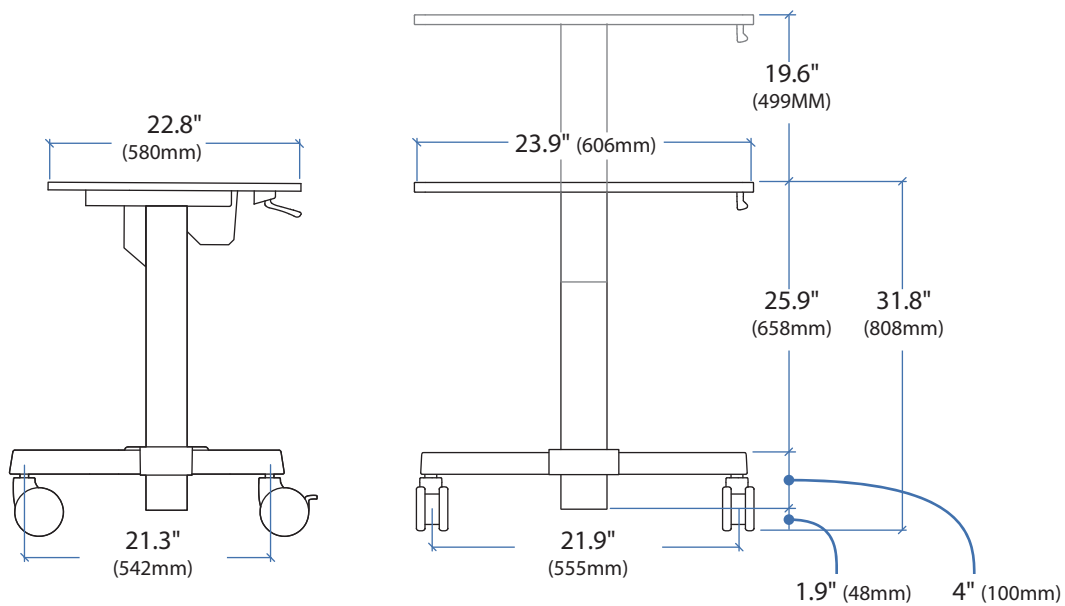

### LearnFit™ Adjustable Standing Desk

© 2014 Ergotron, Inc. rev. 04/17/2014 DIM-LearnFit Content is subject to change without notification

**Americas Sales and Corporate Headquarters**

St. Paul, MN USA  
 (800) 888-8458  
 +1-651-681-7600  
[www.ergotron.com](http://www.ergotron.com)  
[sales@ergotron.com](mailto:sales@ergotron.com)