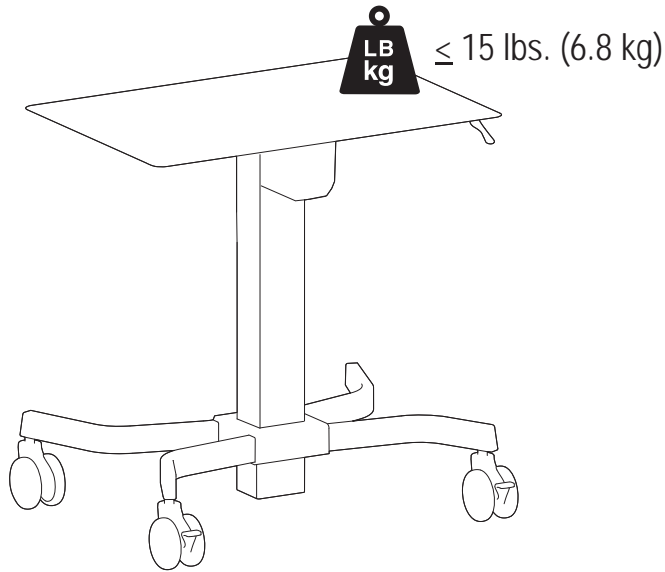

### LearnFit™ Adjustable Standing Desk

© 2014 Ergotron, Inc. rev. 04/17/2014 DIM-LearnFit Content is subject to change without notification

**Americas Sales and Corporate Headquarters**

St. Paul, MN USA  
 (800) 888-8458  
 +1-651-681-7600  
[www.ergotron.com](http://www.ergotron.com)  
[sales@ergotron.com](mailto:sales@ergotron.com)