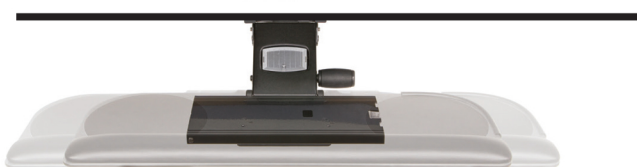

Shown #15890-1

MILAN PLATFORM FEATURES

- ▶ Multiple sizes/configurations
- ▶ Ultra strong 1/4" thick life-time material
- ▶ Non-skid pads, mouse guard & micro film mousing surface.

20"x10" PLATFORM & 9" SWIVEL MOUSE

- ▶ 15887-1: Memory foam pam rest List \$170.00
- ▶ 15887-5: Gel palm rest List \$176.00

20"x10" PLATFORM WITH SWIVEL AND TILT MOUSE TRAY (FLEX MOUSE)

- ▶ 15810K-1: Memory foam pam rest List \$208.00
- ▶ 15810K-5: Gel palm rest List \$214.00

Lateral Slide Bracket function
(keyboard arm and platform sold separately)

- ▶ #LAT List \$116.00

Lateral Side Bracket

- ▶ Compatible with rectangular Milan and Ladybug platforms (requires extra holes to be drilled in platform).
- ▶ Bracket is 5 1/4" D x 11 3/4" W.
- ▶ Provides 6" of smooth side-to-side movement parallel to surface.
- ▶ Factory installed if ordered with platform.