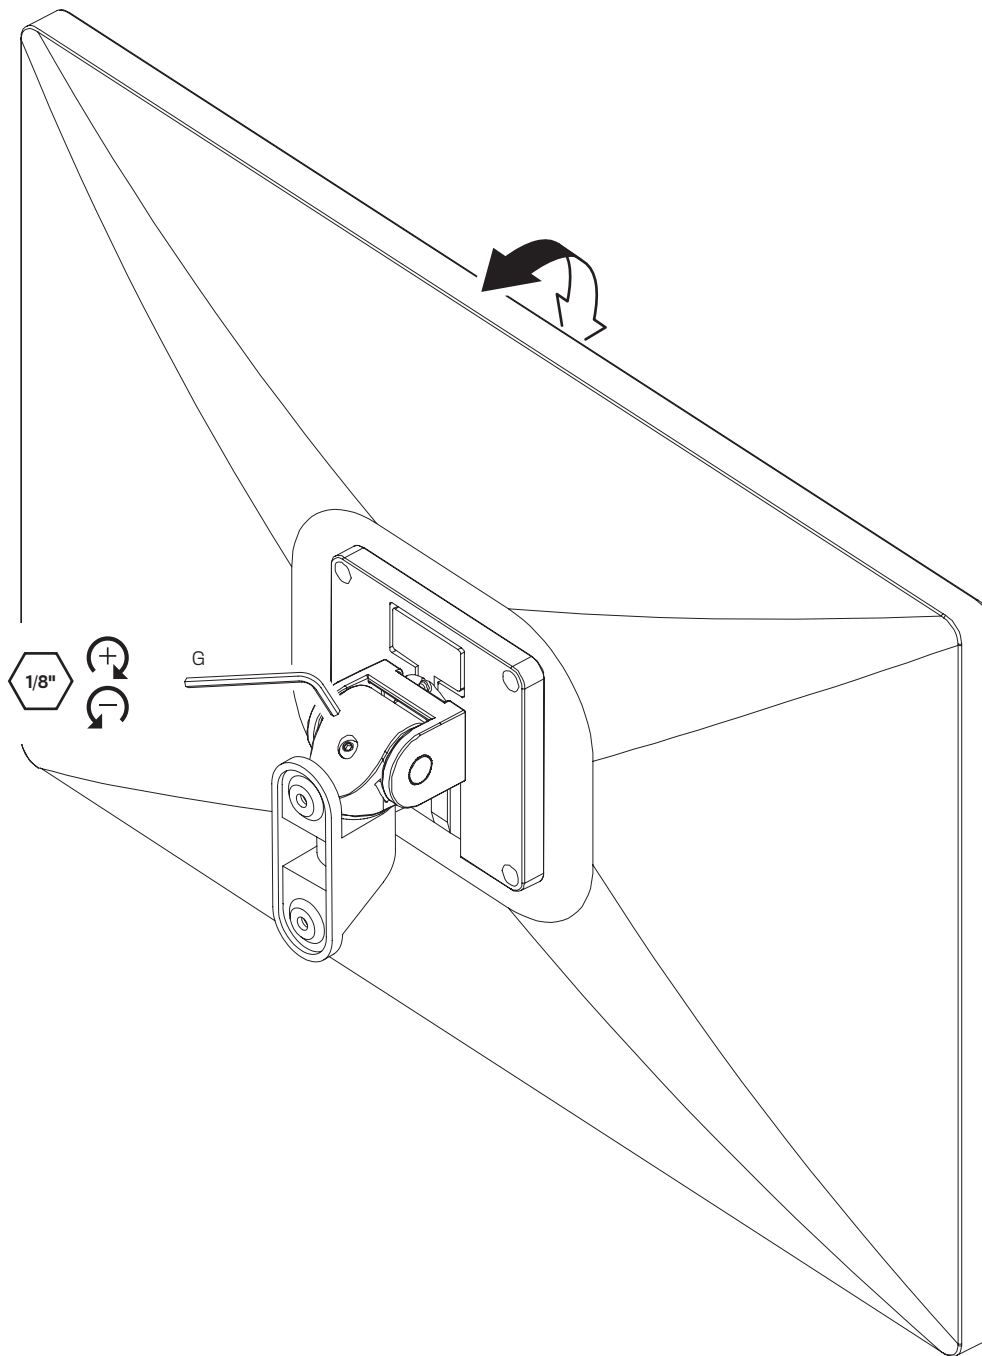

PARTS LIST

NOTE: THERE MAY BE
ADDITIONAL PARTS UNDER TRAY.
PLEASE REVIEW ENTIRE PACKAGE
PRIOR TO DISCARDING.

A Wall Mount
RP406795

B Quick Connect VESA Plate
114808

C Monitor Tilter
8500 Tilter

D M4 x 12mm Phillips Pan Head Screw (4-pack)
702096

E Dog Washer
105189

F 10-32 x 3/8" FPhMS w/Lock Patch
705198

G 1/8" Allen Wrench
701312

1

4

5

6

7