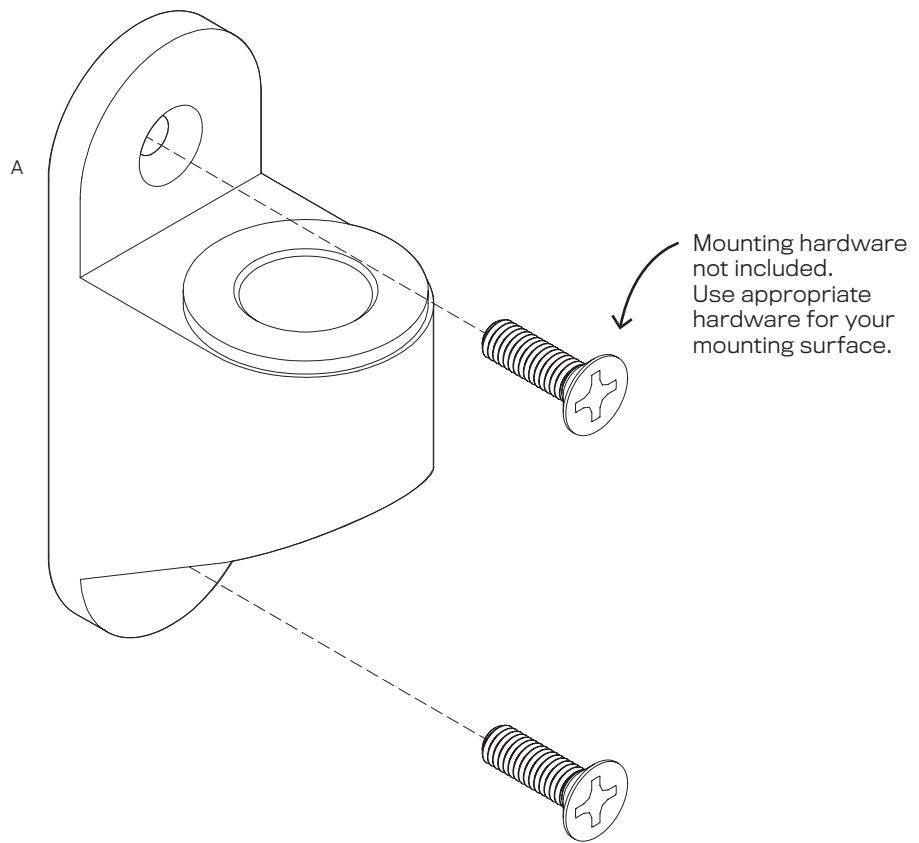

PARTS LIST

NOTE: THERE MAY BE
ADDITIONAL PARTS UNDER TRAY.
PLEASE REVIEW ENTIRE PACKAGE
PRIOR TO DISCARDING.

A Wall Mount
RP406795

B Quick Connect VESA Plate
114808

C Monitor Tilter
8500 Tilter

D M4 x 12mm Phillips Pan Head Screw (4-pack)
702096

E Dog Washer
105189

F 10-32 x 3/8" FPhMS w/Lock Patch
705198

G 1/8" Allen Wrench
701312

1

4

5

6

7