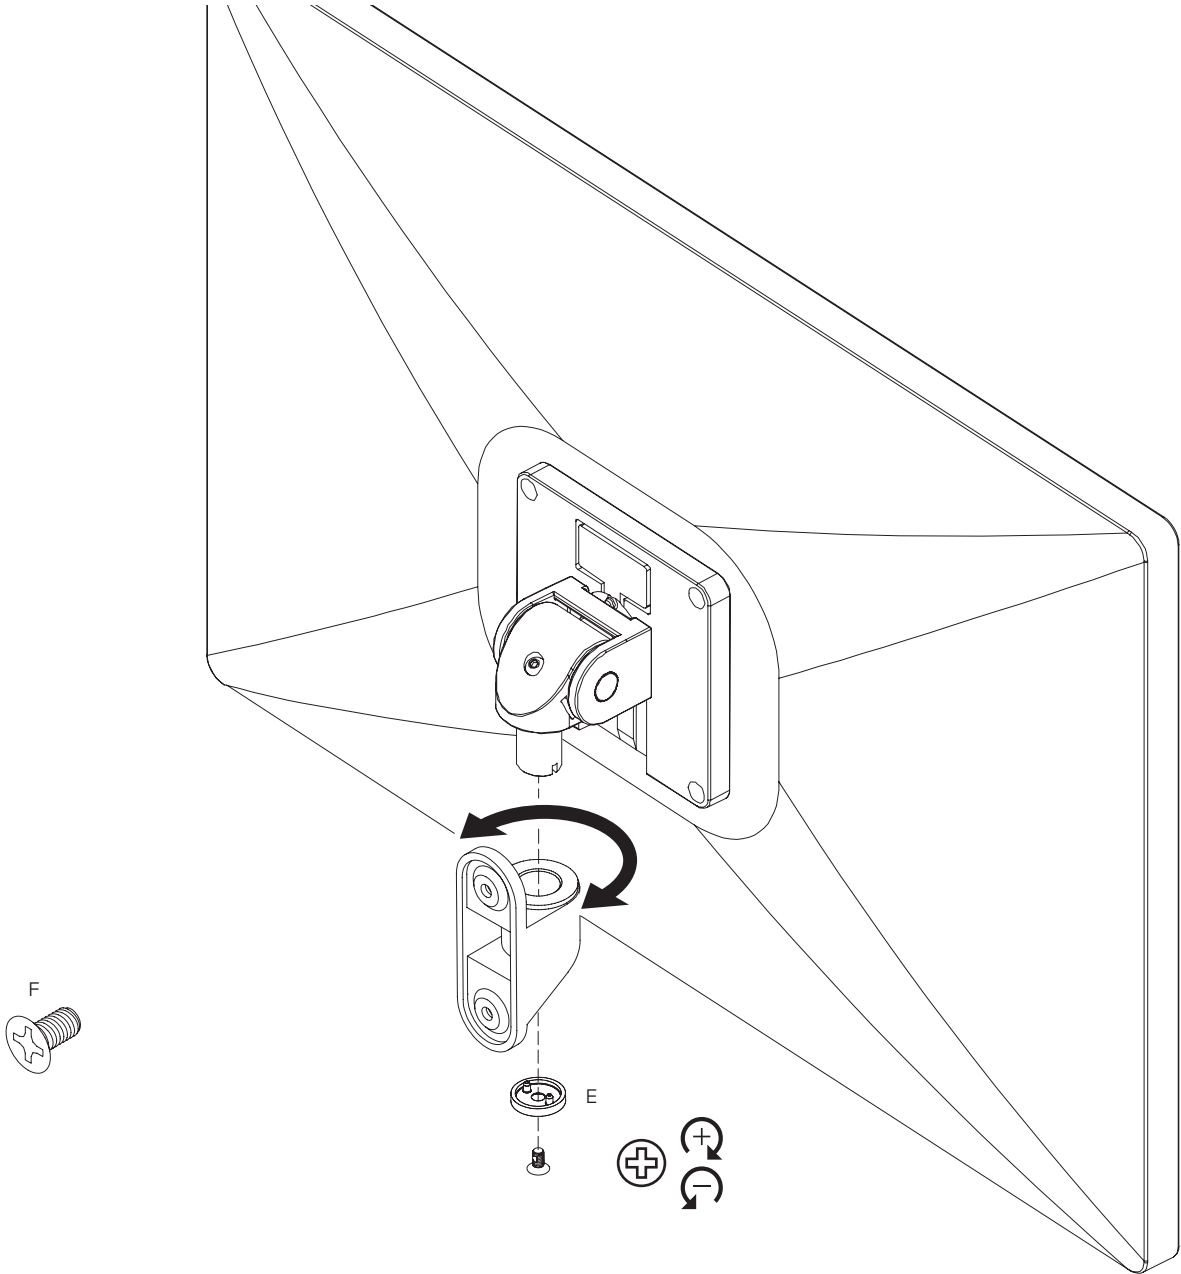

PARTS LIST

NOTE: THERE MAY BE
ADDITIONAL PARTS UNDER TRAY.
PLEASE REVIEW ENTIRE PACKAGE
PRIOR TO DISCARDING.

A Wall Mount
RP406795

B Quick Connect VESA Plate
114808

C Monitor Tilter
8500 Tilter

D M4 x 12mm Phillips Pan Head Screw (4-pack)
702096

E Dog Washer
105189

F 10-32 x 3/8" FPhMS w/Lock Patch
705198

G 1/8" Allen Wrench
701312

1

4

5

6

7