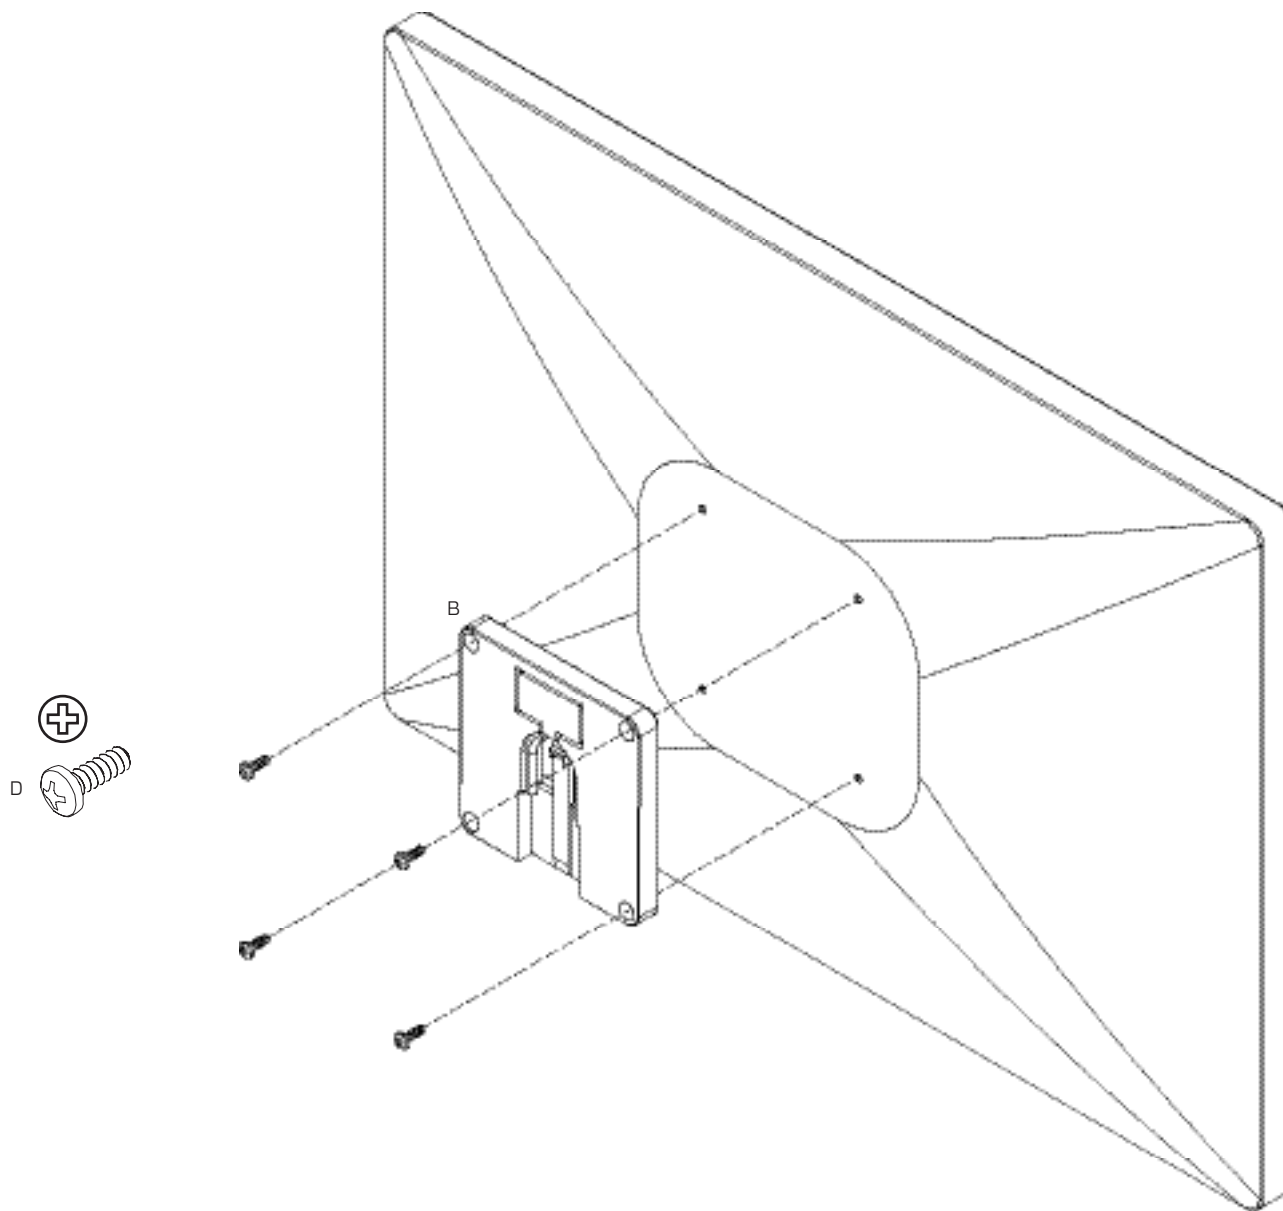

PARTS LIST

NOTE: THERE MAY BE
ADDITIONAL PARTS UNDER TRAY.
PLEASE REVIEW ENTIRE PACKAGE
PRIOR TO DISCARDING.

A Wall Mount
RP406795

B Quick Connect VESA Plate
114808

C Monitor Tilter
8500 Tilter

D M4 x 12mm Phillips Pan Head Screw (4-pack)
702096

E Dog Washer
105189

F 10-32 x 3/8" FPhMS w/Lock Patch
705198

G 1/8" Allen Wrench
701312

1

4

5

6

7