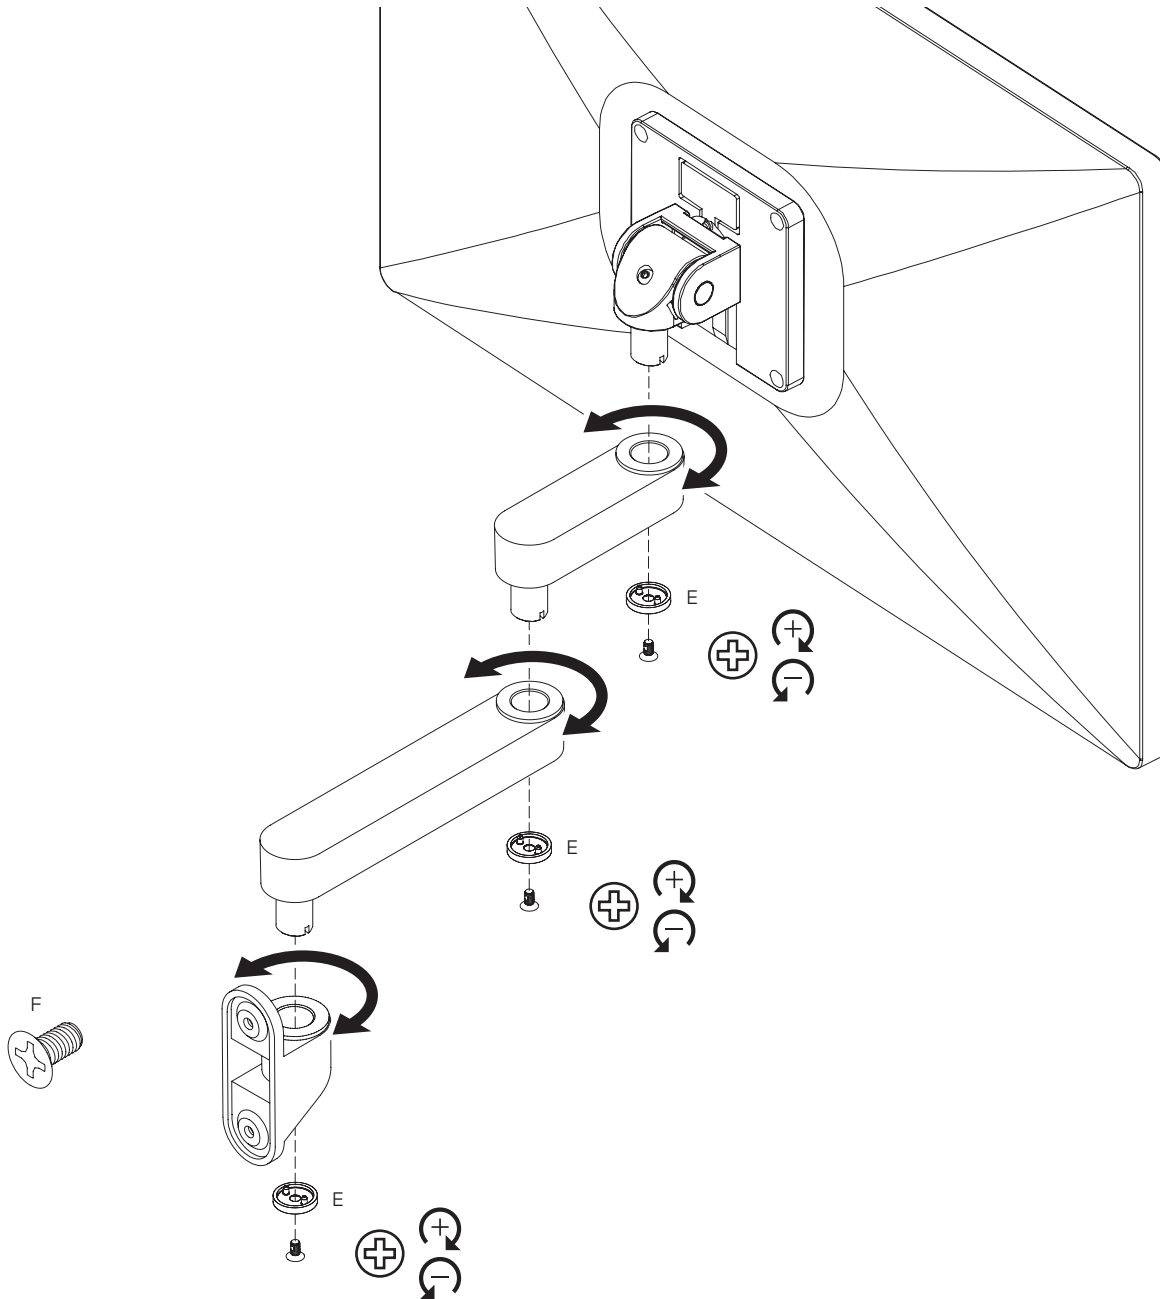

PARTS LIST

NOTE: THERE MAY BE
ADDITIONAL PARTS UNDER TRAY.
PLEASE REVIEW ENTIRE PACKAGE
PRIOR TO DISCARDING.

A Wall Mount
RP406795

B Quick Connect VESA Plate
114808

C Monitor Tilter
8500 Tilter

D M4 x 12mm Phillips Pan Head Screw (4-pack)
702096

E Dog Washer
105189

F 10-32 x 3/8" FPhMS w/Lock Patch
705198

G 1/8" Allen Wrench
701312

1

4

5

6

7