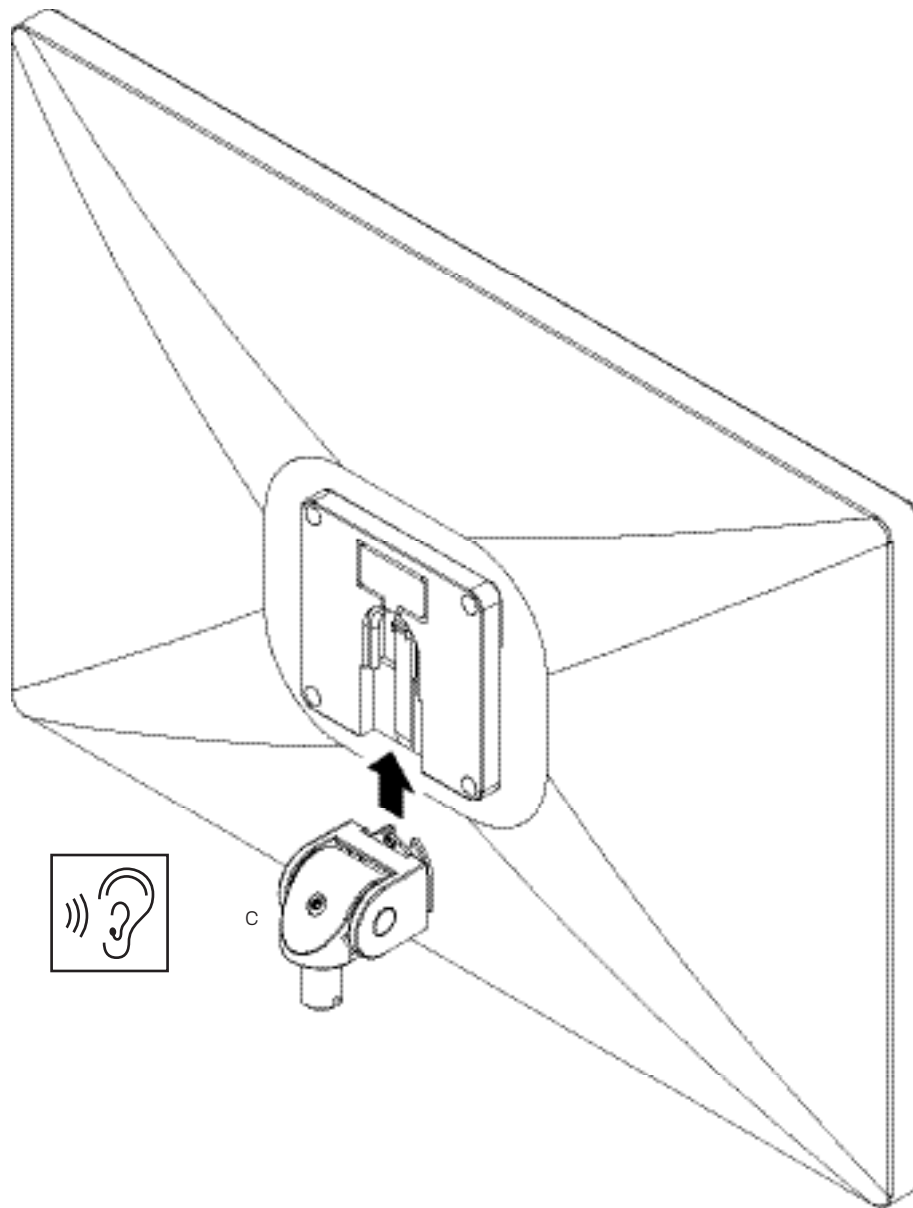

PARTS LIST

NOTE: THERE MAY BE
ADDITIONAL PARTS UNDER TRAY.
PLEASE REVIEW ENTIRE PACKAGE
PRIOR TO DISCARDING.

A Wall Mount
RP406795

B Quick Connect VESA Plate
114808

C Monitor Tilter
8500 Tilter

D M4 x 12mm Phillips Pan Head Screw (4-pack)
702096

E Dog Washer
105189

F 10-32 x 3/8" FPhMS w/Lock Patch
705198

G 1/8" Allen Wrench
701312

1

4

5

6

7