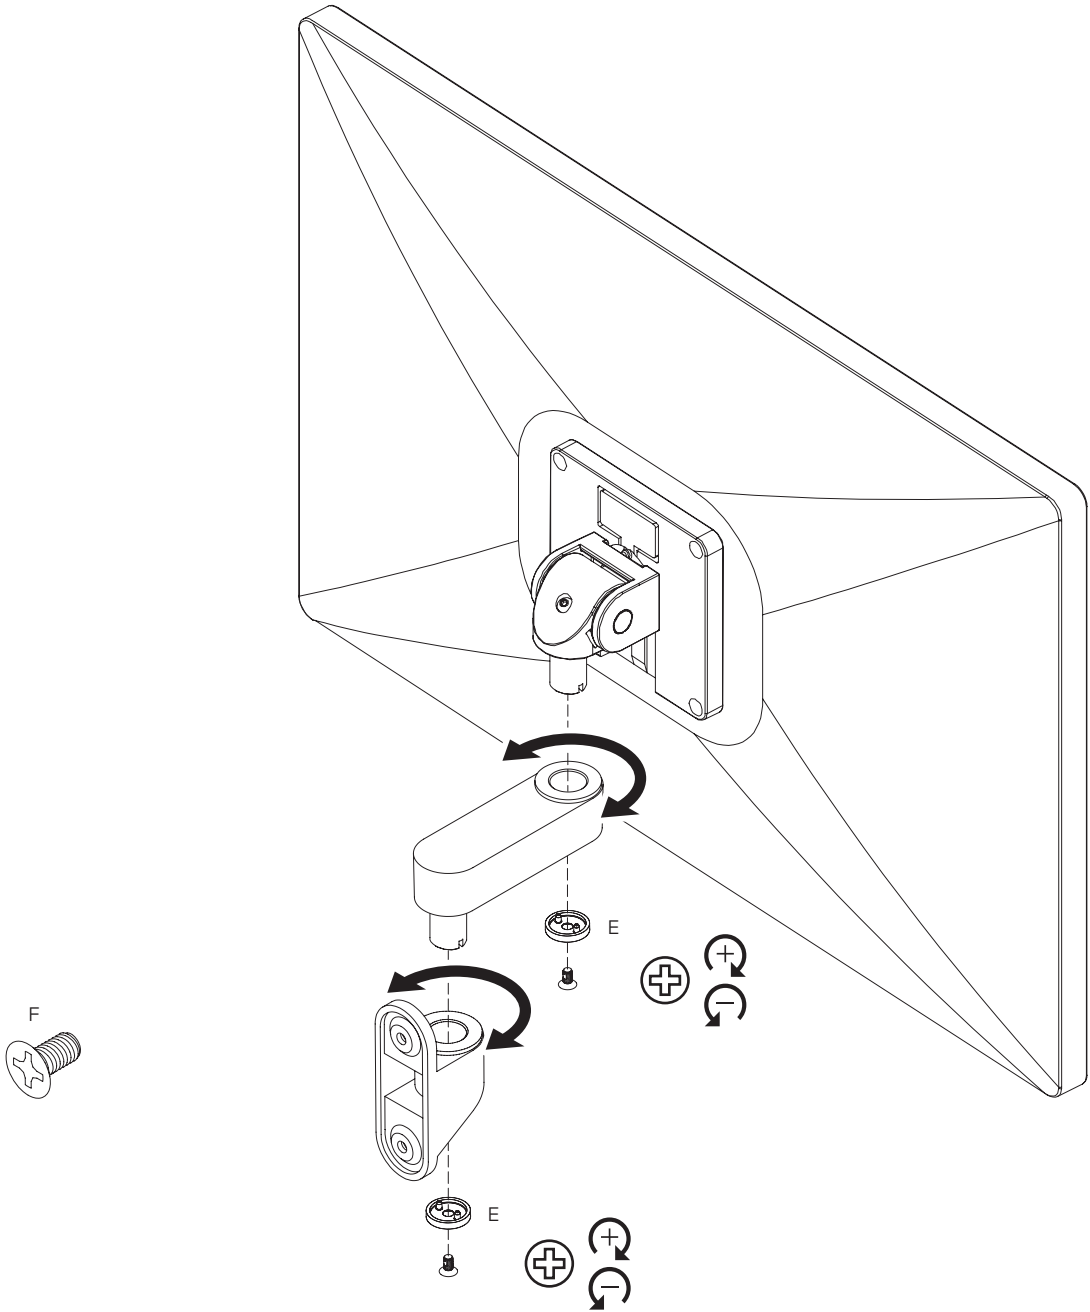

PARTS LIST

NOTE: THERE MAY BE
ADDITIONAL PARTS UNDER TRAY.
PLEASE REVIEW ENTIRE PACKAGE
PRIOR TO DISCARDING.

A Wall Mount
RP406795

B Quick Connect VESA Plate
114808

C Monitor Tilter
8500 Tilter

D M4 x 12mm Phillips Pan Head Screw (4-pack)
702096

E Dog Washer
105189

F 10-32 x 3/8" FPhMS w/Lock Patch
705198

G 1/8" Allen Wrench
701312

1

4

5

6

7