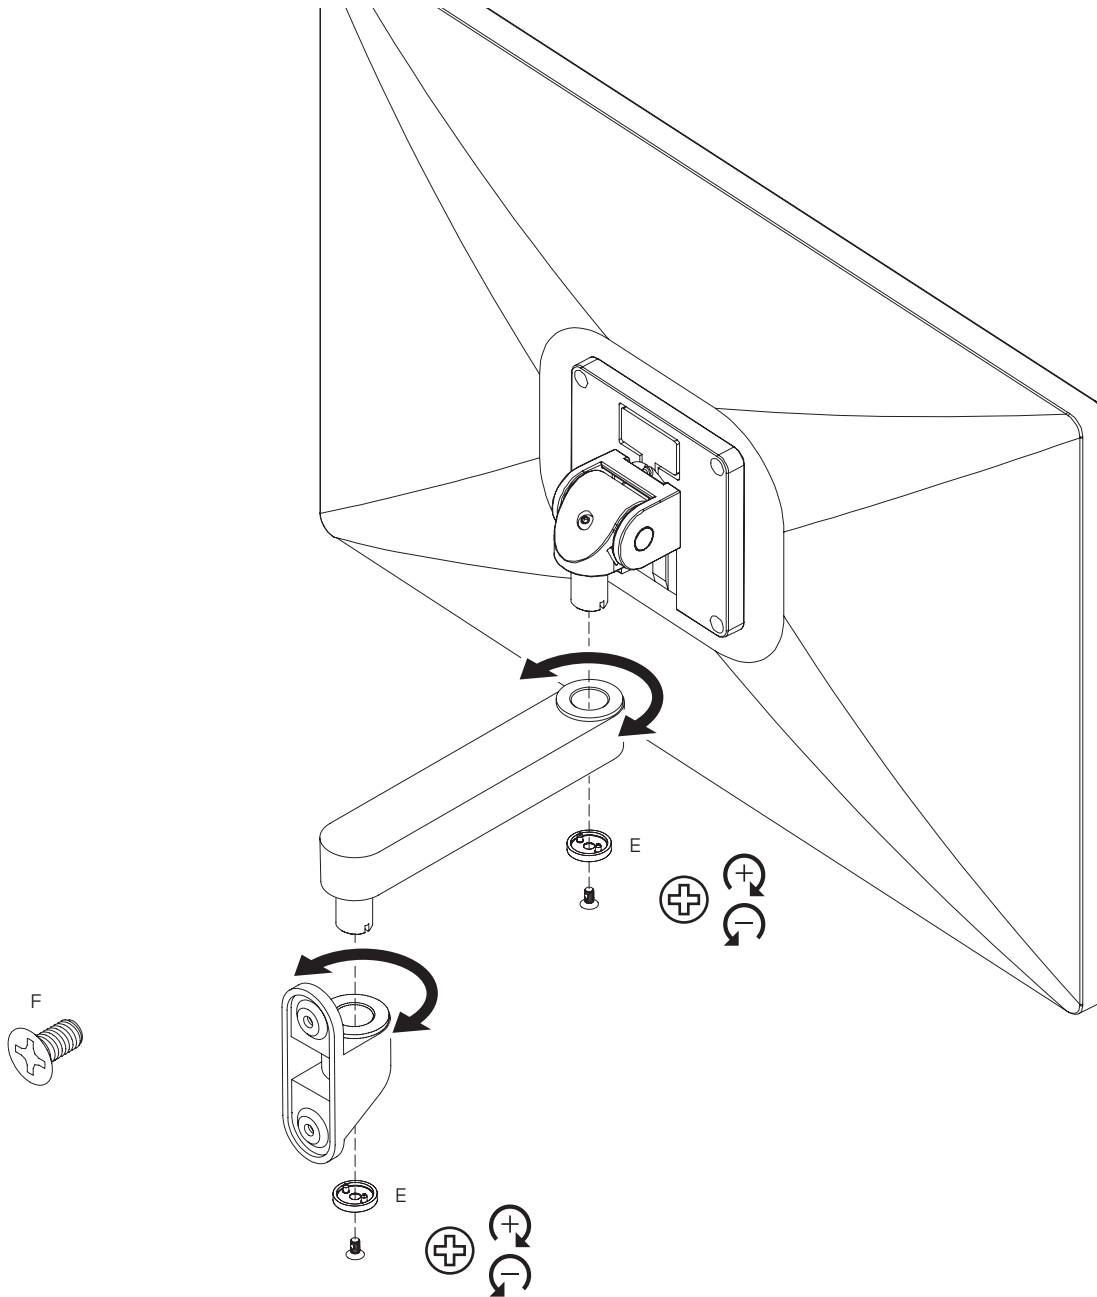

PARTS LIST

NOTE: THERE MAY BE
ADDITIONAL PARTS UNDER TRAY.
PLEASE REVIEW ENTIRE PACKAGE
PRIOR TO DISCARDING.

A Wall Mount
RP406795

B Quick Connect VESA Plate
114808

C Monitor Tilter
8500 Tilter

D M4 x 12mm Phillips Pan Head Screw (4-pack)
702096

E Dog Washer
105189

F 10-32 x 3/8" FPhMS w/Lock Patch
705198

G 1/8" Allen Wrench
701312

1

4

5

6

7