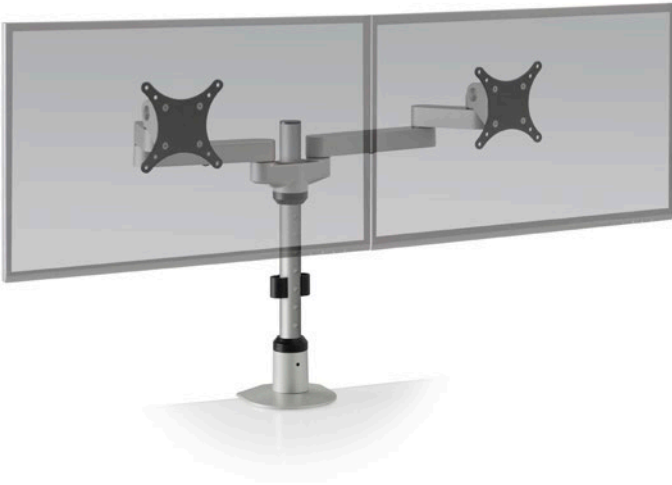

9124

MONITOR ARMS

HAT
DESIGN WORKS™
HUMAN ACTIVE TECHNOLOGY

SPACE-SAVING ERGONOMIC COMFORT.

The stylish, space-saving 9124 dual monitor pole mount is the latest in our EURO series of desk mounts. This dual monitor arm mounts two monitors side by side while saving valuable desk space. Users can position each monitor independent of the other, and quickly adjust, pivot, and place the dual monitors as needed.

FEATURES

- **Adjustable:** Friction control system provides smooth adjustment while adjusting the position of the dual monitor arms.
- **Flexible:** Monitor mount includes FLEXmount with six mounting options in one kit.
- **Compatible:** VESA-monitor compatible – 75mm & 100mm VESA adapters included.

SPECIFICATIONS

Finishes

	Silver 124
	Vista Black 104

Dimensions

Screen Size: Up to 24"
 Height Adjustment: Adjusts anywhere along pole
 Extension Range: 14"
 Weight Capacity: Up to 30 lbs. per monitor
 Mount: Desk Edge, Thru-Desk, Grommet, Wall, Reverse Wall, Side Bolt

Part Numbers

9124-S-14-FM- _ _ _

Integrated cable management

Focal depth adjustment

Space-saving design

WARRANTY

10 Years

CAPABILITIES