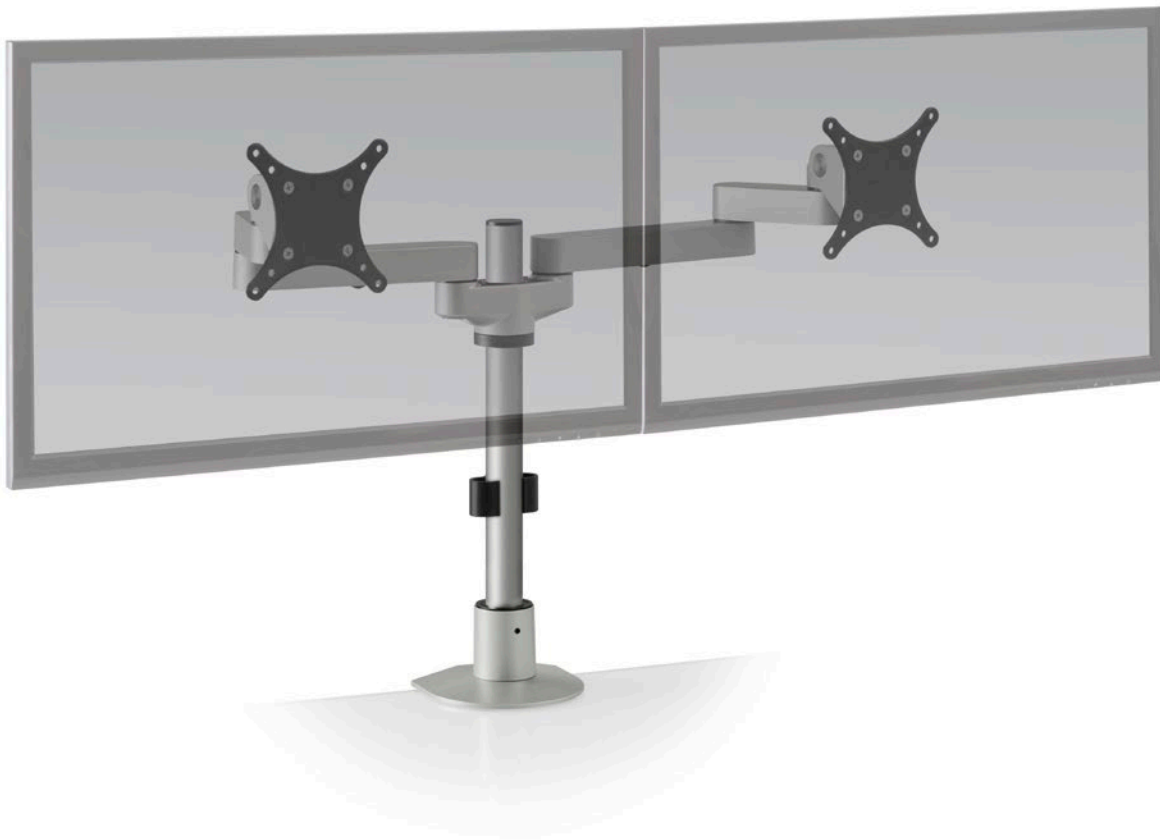

9124

MONITOR ARMS

HAT
DESIGN WORKS™
HUMAN ACTIVE TECHNOLOGY

SPACE-SAVING ERGONOMIC COMFORT.

The stylish, space-saving 9124 dual monitor pole mount is the latest in our EURO series of desk mounts. This dual monitor arm mounts two monitors side by side while saving valuable desk space. Users can position each monitor independent of the other, and quickly adjust, pivot, and place the dual monitors as needed.

FEATURES

- **Adjustable:** Friction control system provides smooth adjustment while adjusting the position of the dual monitor arms.
- **Flexible:** Monitor mount includes FLEXmount with six mounting options in one kit.
- **Compatible:** VESA-monitor compatible – 75mm & 100mm VESA adapters included.

SPECIFICATIONS

Finishes

	Silver 124
	Vista Black 104

Dimensions

Screen Size: Up to 24"
 Height Adjustment: Adjusts anywhere along pole
 Extension Range: 14"
 Weight Capacity: Up to 30 lbs. per monitor
 Mount: Desk Edge, Thru-Desk, Grommet, Wall, Reverse Wall, Side Bolt

Part Numbers

9124-S-14-FM- _ _ _

Integrated cable management

Focal depth adjustment

Space-saving design

WARRANTY

10 Years

CAPABILITIES