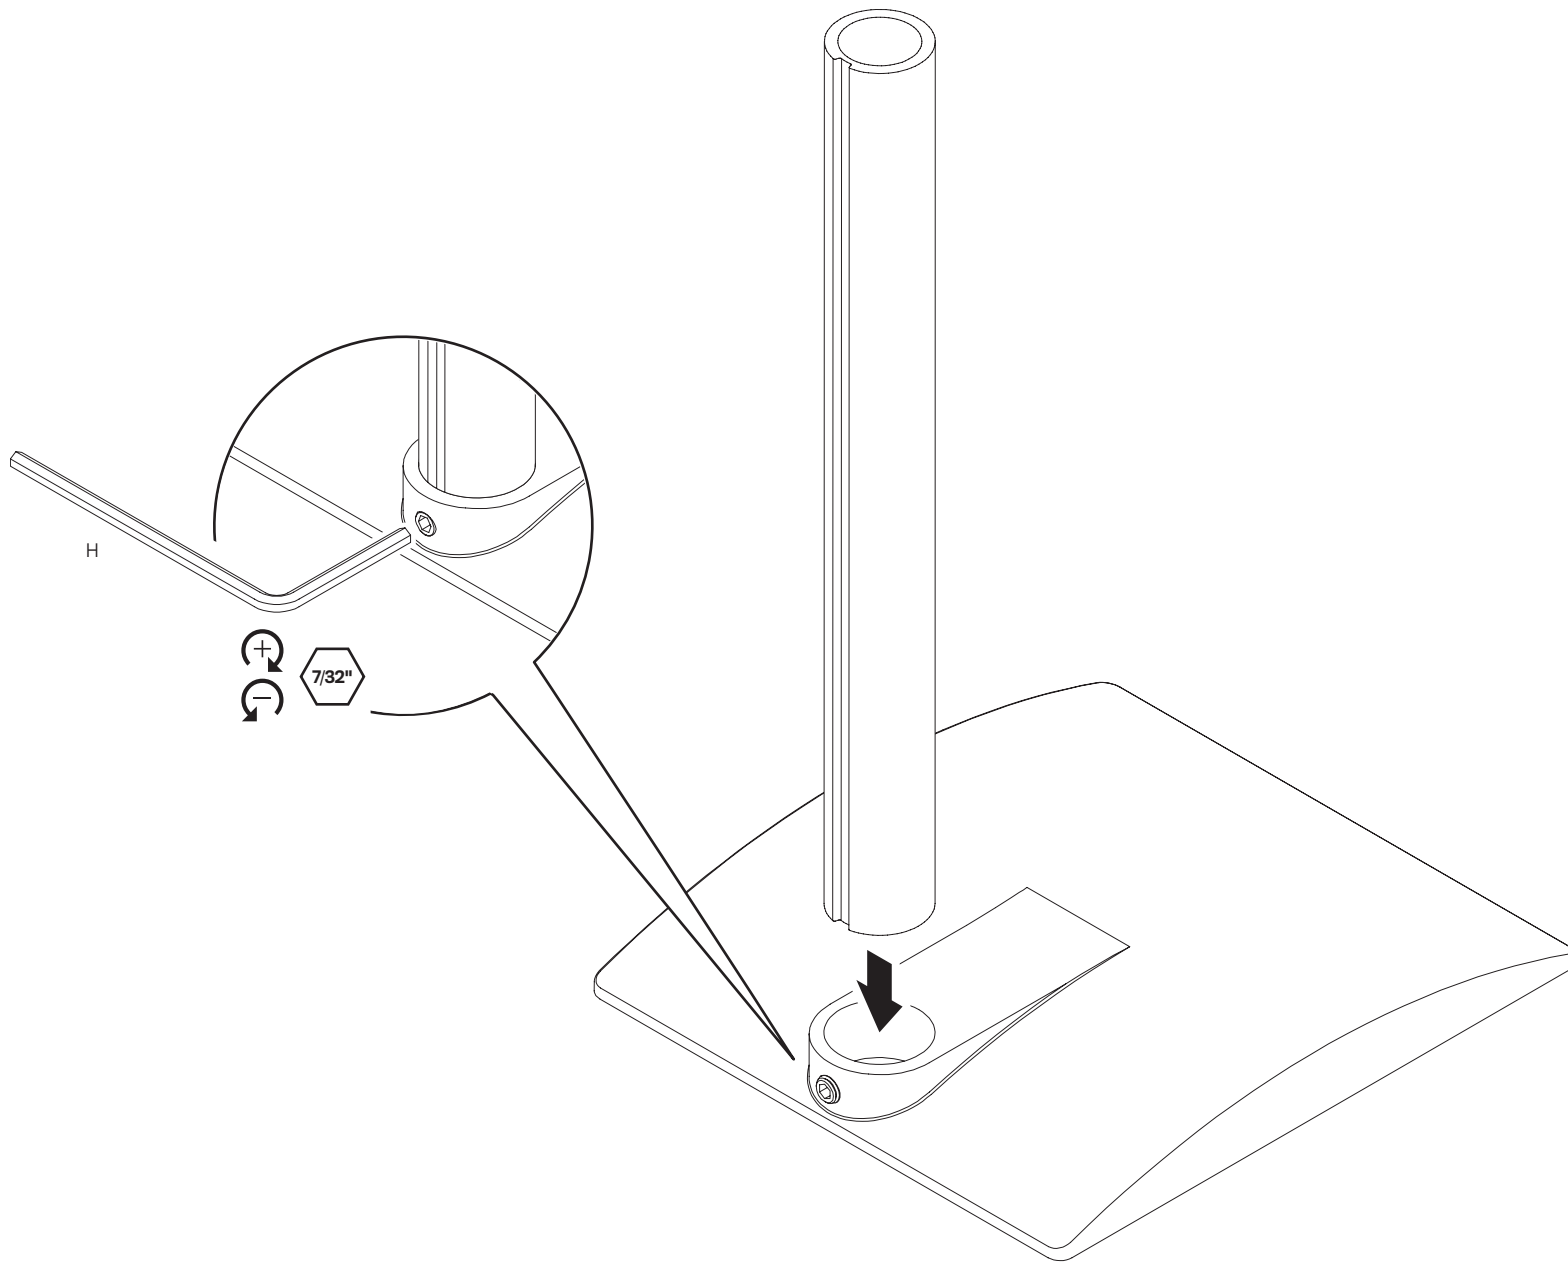

# PARTS LIST

A Bumper  
712796

B Monitor Tilter  
8500 Tilter

C Quick Connect VESA Plate  
114808

D M4 x 12mm Phillips Pan Head Screw (4-pack)  
702096

E Dog Washer  
105189

F 10-32 x 3/8" FPhMS w/Lock Patch  
705198

G 1/8" Allen Wrench  
701312

H 7/32" Allen Wrench  
701127

1

6