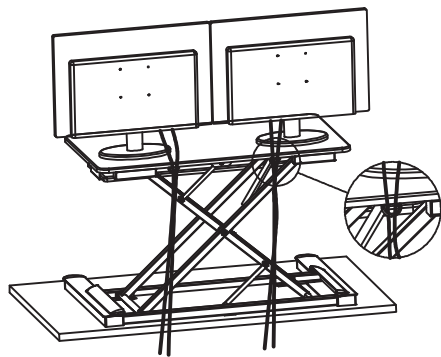

FDM-E-DESK

Caution: Do not exceed maximum listed weight capacity. Serious injury or property damage may occur.

Important Information:

1. Heavy product, after opening the box, lift the product from the box with an additional person is recommended.
2. After plugging in the power, the power indicator lights up. Press "up button", the worktop raises; press "down button", the worktop goes down.
3. Make sure all cord lengths are sufficient to use with this product.