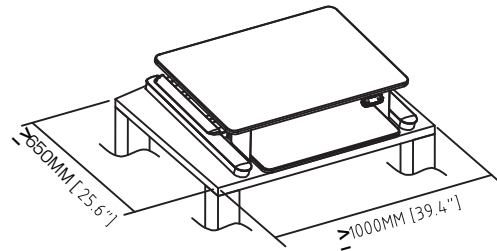

FDM-E-DESK

Caution: Do not exceed maximum listed weight capacity. Serious injury or property damage may occur.

Important Information:

1. Heavy product, after opening the box, lift the product from the box with an additional person is recommended.
2. After plugging in the power, the power indicator lights up. Press "up button", the worktop raises; press "down button", the worktop goes down.
3. Make sure all cord lengths are sufficient to use with this product.