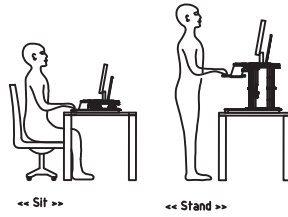

FDM-E-DESK

Caution: Do not exceed maximum listed weight capacity. Serious injury or property damage may occur.

Important Information:

1. Heavy product, after opening the box, lift the product from the box with an additional person is recommended.
2. After plugging in the power, the power indicator lights up. Press "up button", the worktop raises; press "down button", the worktop goes down.
3. Make sure all cord lengths are sufficient to use with this product.