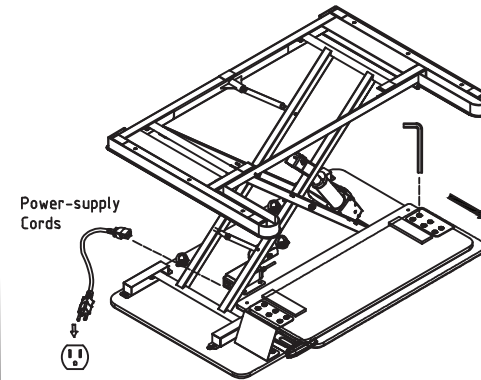

FDM-E-DESK

Caution: Do not exceed maximum listed weight capacity. Serious injury or property damage may occur.

Important Information:

1. Heavy product, after opening the box, lift the product from the box with an additional person is recommended.
2. After plugging in the power, the power indicator lights up. Press "up button", the worktop raises; press "down button", the worktop goes down.
3. Make sure all cord lengths are sufficient to use with this product.