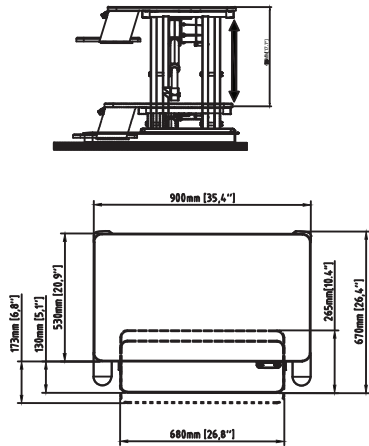

FDM-E-DESK

Caution: Do not exceed maximum listed weight capacity. Serious injury or property damage may occur.

Important Information:

1. Heavy product, after opening the box, lift the product from the box with an additional person is recommended.
2. After plugging in the power, the power indicator lights up. Press "up button", the worktop raises; press "down button", the worktop goes down.
3. Make sure all cord lengths are sufficient to use with this product.