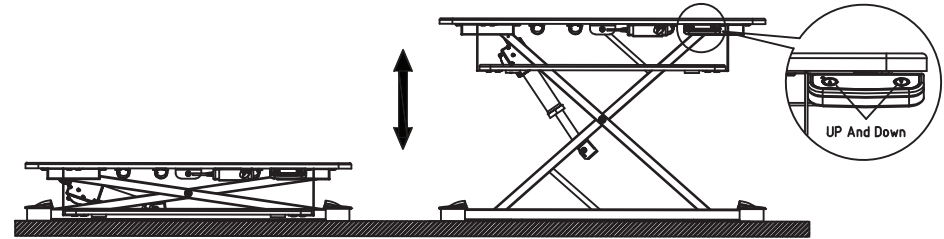

FDM-E-DESK

Caution: Do not exceed maximum listed weight capacity. Serious injury or property damage may occur.

Important Information:

1. Heavy product, after opening the box, lift the product from the box with an additional person is recommended.
2. After plugging in the power, the power indicator lights up. Press "up button", the worktop raises; press "down button", the worktop goes down.
3. Make sure all cord lengths are sufficient to use with this product.