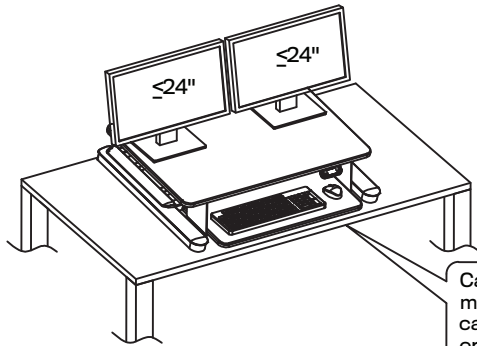

FDM-E-DESK

Caution: Do not exceed maximum listed weight capacity. Serious injury or property damage may occur.

Important Information:

1. Heavy product, after opening the box, lift the product from the box with an additional person is recommended.
2. After plugging in the power, the power indicator lights up. Press "up button", the worktop raises; press "down button", the worktop goes down.
3. Make sure all cord lengths are sufficient to use with this product.