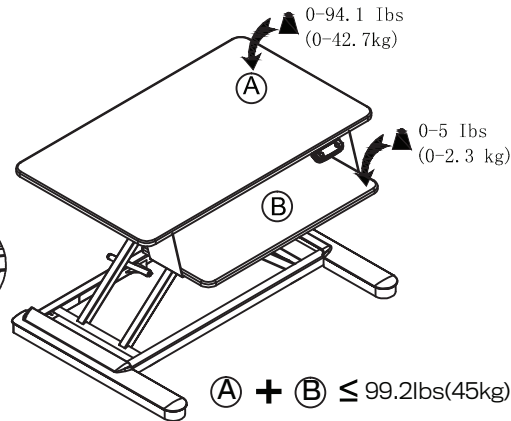

FDM-E-DESK

Caution: Do not exceed maximum listed weight capacity. Serious injury or property damage may occur.

Important Information:

1. Heavy product, after opening the box, lift the product from the box with an additional person is recommended.
2. After plugging in the power, the power indicator lights up. Press "up button", the worktop raises; press "down button", the worktop goes down.
3. Make sure all cord lengths are sufficient to use with this product.