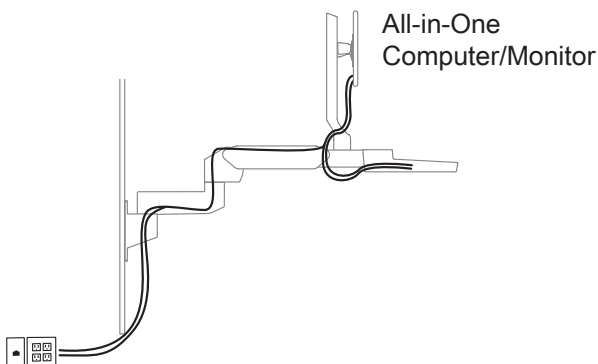

### CABLES

Cable length needed based on equipment and accessories:

**Cables:**

- HDMI: 8' (2.4 m)
- Ethernet: 8' - 12' (2.4-3.7 m)
- Monitor Power: 8' - 12' (2.4-3.7 m)
- 2.0 USB Extenders: 8' (2.4 m) per accessory

**Cables:**

- HDMI: 4' (1.2 m)
- Ethernet: 8' - 12' (2.4-3.7 m)
- Monitor Power: 8' - 12' (2.4-3.7 m)
- Computer Power: 8' - 12' (2.4-3.7 m)

**Cables:**

- Ethernet: 8' - 12' (2.4-3.7 m)
- Monitor Power: 8' - 12' (2.4-3.7 m)