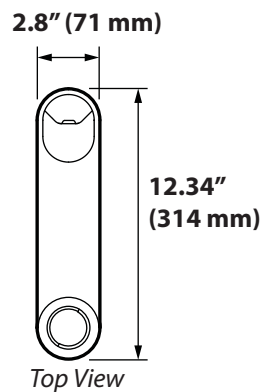

### DIMENSIONS

Pushed back against the wall

**Cables:**

- HDMI: 4' (1.2 m)
- Ethernet: 8' - 12' (2.4-3.7 m)
- Monitor Power: 8' - 12' (2.4-3.7 m)
- Computer Power: 8' - 12' (2.4-3.7 m)

**Cables:**

- Ethernet: 8' - 12' (2.4-3.7 m)
- Monitor Power: 8' - 12' (2.4-3.7 m)

### DIMENSIONS

*Arm Full UP*

*Side View*

*Arm Full DOWN*

*Side View*

*Fully Extended*

*Side View*

*Folded Up Against Wall*