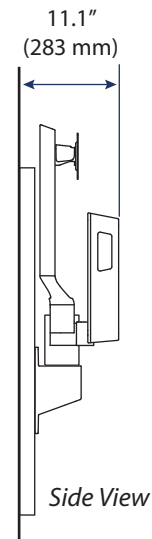

### DIMENSIONS

Pushed back against the wall

**Cables:**

- HDMI: 4' (1.2 m)
- Ethernet: 8' - 12' (2.4-3.7 m)
- Monitor Power: 8' - 12' (2.4-3.7 m)
- Computer Power: 8' - 12' (2.4-3.7 m)

**Cables:**

- Ethernet: 8' - 12' (2.4-3.7 m)
- Monitor Power: 8' - 12' (2.4-3.7 m)

### DIMENSIONS

*Arm Full UP*

*Side View*

*Arm Full DOWN*

*Side View*

*Fully Extended*

*Side View*

*Folded Up Against Wall*

*Side View*