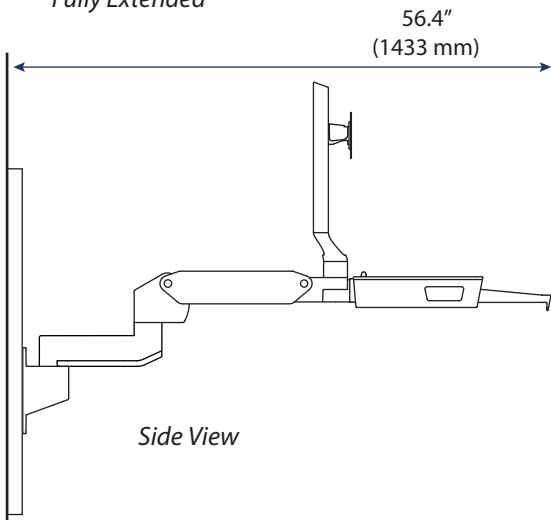

**Cables:**

- HDMI: 4' (1.2 m)
- Ethernet: 8' - 12' (2.4-3.7 m)
- Monitor Power: 8' - 12' (2.4-3.7 m)
- Computer Power: 8' - 12' (2.4-3.7 m)

**Cables:**

- Ethernet: 8' - 12' (2.4-3.7 m)
- Monitor Power: 8' - 12' (2.4-3.7 m)

### DIMENSIONS

*Arm Full UP*

*Side View*

*Arm Full DOWN*

*Side View*

*Fully Extended*

*Side View*

*Folded Up Against Wall*

*Side View*