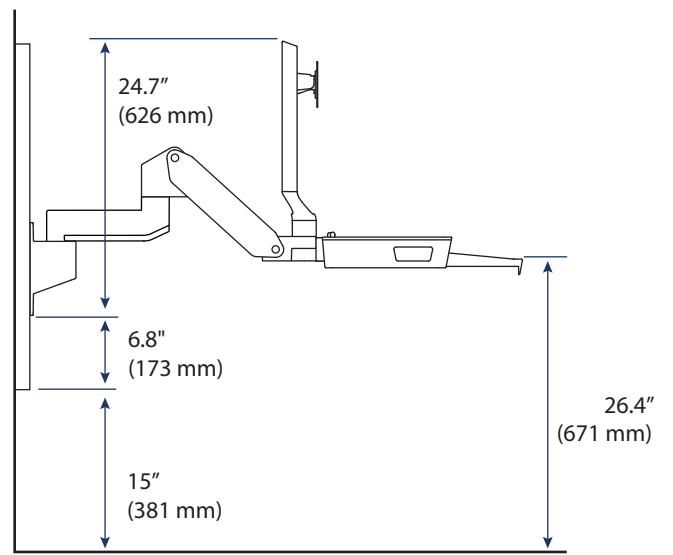

### CABLES

Cable length needed based on equipment and accessories:

**Cables:**

- HDMI: 8' (2.4 m)
- Ethernet: 8' - 12' (2.4-3.7 m)
- Monitor Power: 8' - 12' (2.4-3.7 m)
- 2.0 USB Extenders: 8' (2.4 m) per accessory

**Cables:**

- HDMI: 4' (1.2 m)
- Ethernet: 8' - 12' (2.4-3.7 m)
- Monitor Power: 8' - 12' (2.4-3.7 m)
- Computer Power: 8' - 12' (2.4-3.7 m)

**Cables:**

- Ethernet: 8' - 12' (2.4-3.7 m)
- Monitor Power: 8' - 12' (2.4-3.7 m)

## CareFit™ Combo Extender, Short

### DIMENSIONS

*Arm Full UP*

*Side View*

*Arm Full DOWN*

*Side View*

*Fully Extended*

*Side View*

*Folded Up Against Wall*