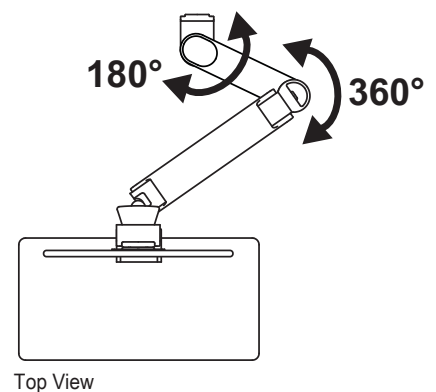

RANGE OF MOTION

Download additional resources at ergotron.com

USA & Canada Sales & Corporate Headquarters: St. Paul, MN USA / 800.888.8458 / +1.651.681.7600 / insidesales@ergotron.com

EMEA Sales: Amersfoort, The Netherlands / +31.33.45.45.600 / info.eu@ergotron.com

APAC Sales: Sydney, Australia / apaccustomerservice@ergotron.com

LATAM Sales: info.latam@ergotron.com

Worldwide Custom Sales: custom@ergotron.com

Ergotron devices are not intended to cure, treat, mitigate or prevent any disease. Patent information available at www.ergotron.com/patents

© 2023 Ergotron, Inc. rev. 06/06/2023 DIM-CfcomboshortExt **Content is subject to change without notification**