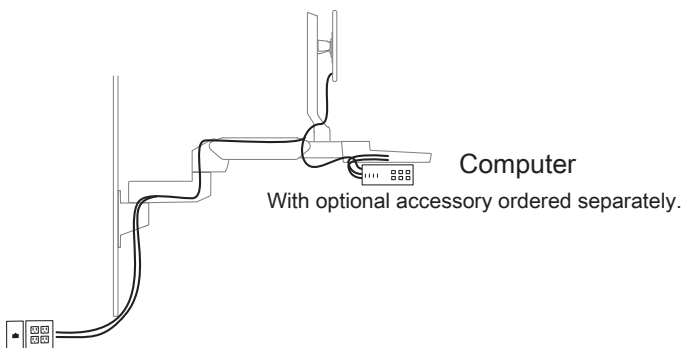

## CareFit™ Combo Extender, Short

### CABLES

Cable length needed based on equipment and accessories:

**Cables:**

- HDMI: 8' (2.4 m)
- Ethernet: 8' - 12' (2.4-3.7 m)
- Monitor Power: 8' - 12' (2.4-3.7 m)
- 2.0 USB Extenders: 8' (2.4 m) per accessory