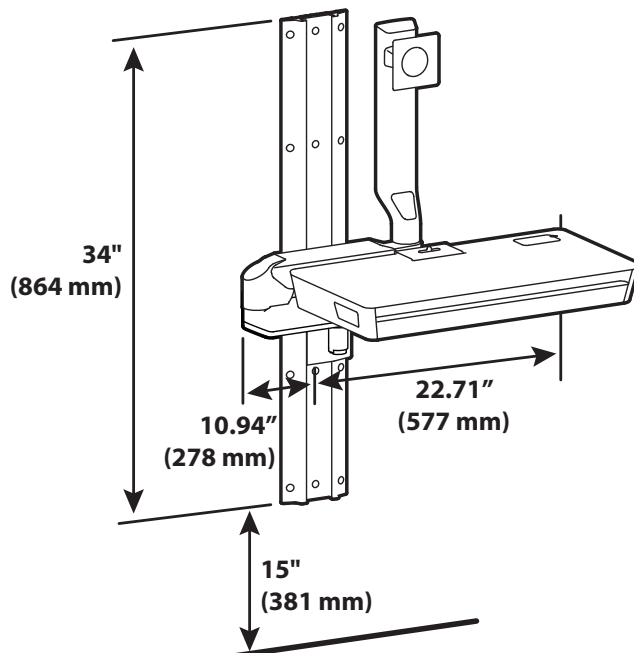

### MOUNTING OPTIONS

The CareFit™ Combo **Extender** accessory can only be added to an Arm mounted to Wood Stud, Metal Stud, or Solid Concrete. The Extender **CAN NOT** be added to an Arm mounted to **Hollow Wall**.

### DIMENSIONS

Pushed back against the wall

### DIMENSIONS

*Arm Full UP*

*Side View*

*Arm Full DOWN*

*Side View*

*Fully Extended*

*Side View*

*Folded Up Against Wall*