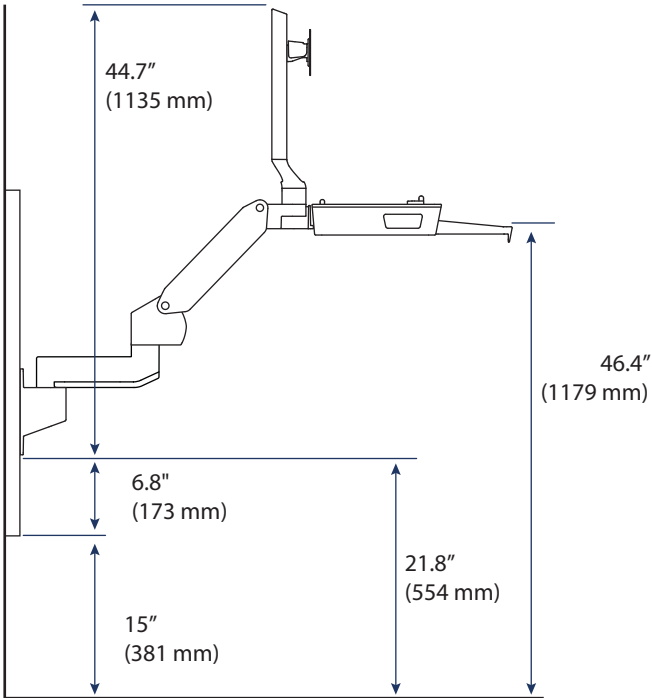

### CABLES

Cable length needed based on equipment and accessories:

**Cables:**

- HDMI: 8' (2.4 m)
- Ethernet: 8' - 12' (2.4-3.7 m)
- Monitor Power: 8' - 12' (2.4-3.7 m)
- 2.0 USB Extenders: 8' (2.4 m) per accessory

**Cables:**

- HDMI: 4' (1.2 m)
- Ethernet: 8' - 12' (2.4-3.7 m)
- Monitor Power: 8' - 12' (2.4-3.7 m)
- Computer Power: 8' - 12' (2.4-3.7 m)

**Cables:**

- Ethernet: 8' - 12' (2.4-3.7 m)
- Monitor Power: 8' - 12' (2.4-3.7 m)

### DIMENSIONS

*Arm Full UP*

*Side View*

*Arm Full DOWN*

*Side View*

*Fully Extended*

*Side View*

*Folded Up Against Wall*