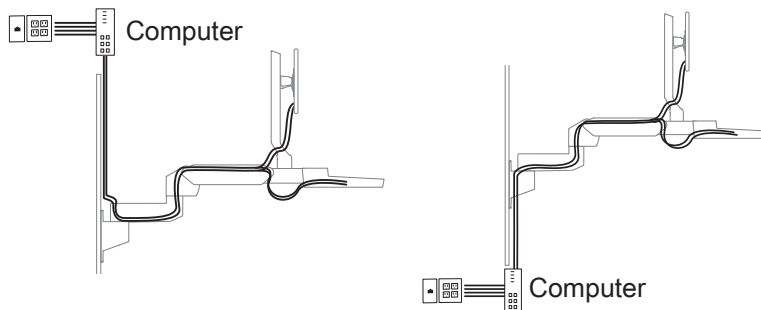

CareFit™ Combo Extender, Short

CABLES

Cable length needed based on equipment and accessories:

Cables:

- HDMI: 8' (2.4 m)
- Ethernet: 8' - 12' (2.4-3.7 m)
- Monitor Power: 8' - 12' (2.4-3.7 m)
- 2.0 USB Extenders: 8' (2.4 m) per accessory