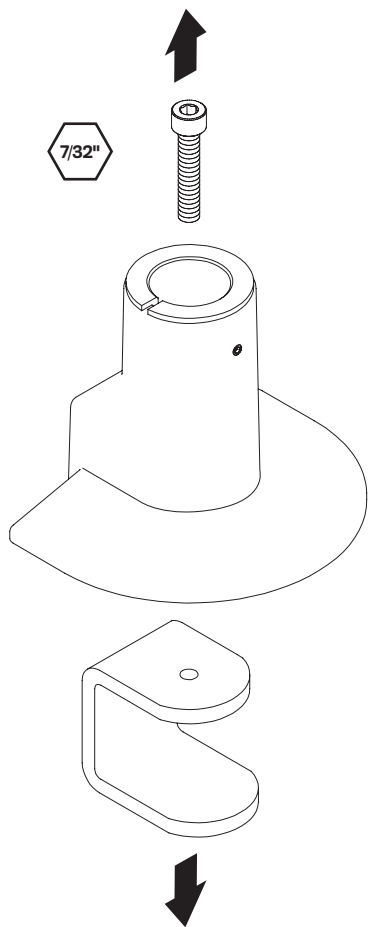

8524-TM-CK

PARTS LIST

A M8 x 100mm Socket Head Cap Screw 1x
712262

B Spacer 1x
701544

C M8 x 1.25 Lock Nut 1x
710015

1

2

7/32"  Tighten to 140 in-lbs minimum 

Desk thickness up to 1.5" (3.8 cm)