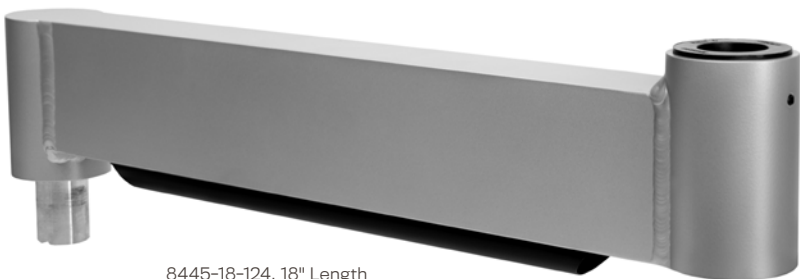

8445 - RIGID EXTENSION MOUNT

ACCESSORIES

8445-12-124, 12" Length

8445-18-124, 18" Length

HAT
DESIGN WORKS™
HUMAN ACTIVE TECHNOLOGY

ROBUST EXTENSION.

Rigid extension mount can be added to our 7500 and 9105 monitor arms for greater reach. Available in lengths of 12" and 18".

FEATURES

- **Extension:** Available in lengths of 12" and 18".
- **Organized:** Integrated cable management keeps workspace free of cable clutter.
- **Arm Compatibility:** Works with our 7500 and 9105 monitor arms.
- **Mount Compatibility:** Attaches to our 8318, 8325, and 8328 mounts.

SPECIFICATIONS

Finishes

	Flat White 248
	Silver 124
	Vista Black 104

Part Numbers

8445-12-___	12" Length
8445-18-___	18" Length

WARRANTY

10 Years

CAPABILITIES