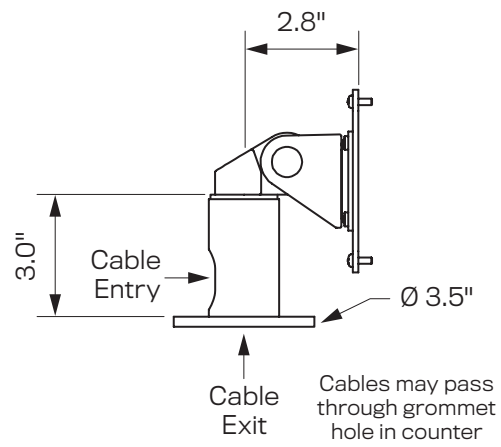

CAPABILITIES

Included Hardware:

Adhesive pad for a non-drilling installation.