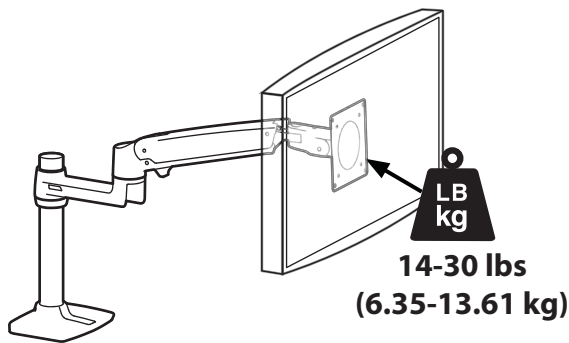

APAC Sale

Tokyo, Japan
www.ergotron.com
apaccustomerservice@ergotron.com

Worldwide OEM Sales

www.ergotron.com
info.oem@ergotron.com

Ergotron® LX

HD Sit-Stand Desk Mount LCD Arm

Dimensional & Range of Motion Illustrations

Range of Motion

Weight Capacity

Monitor depth greater than 2.5" (64 mm) may diminish capacity.
Call Ergotron for more information.

Maximum Screen

Size* = 46"

***Limited to 30 lbs
maximum**

© 2013 Ergotron, Inc. rev. 11/14/2013 DIM-LXHDSStSDesk Content is subject to change without notification