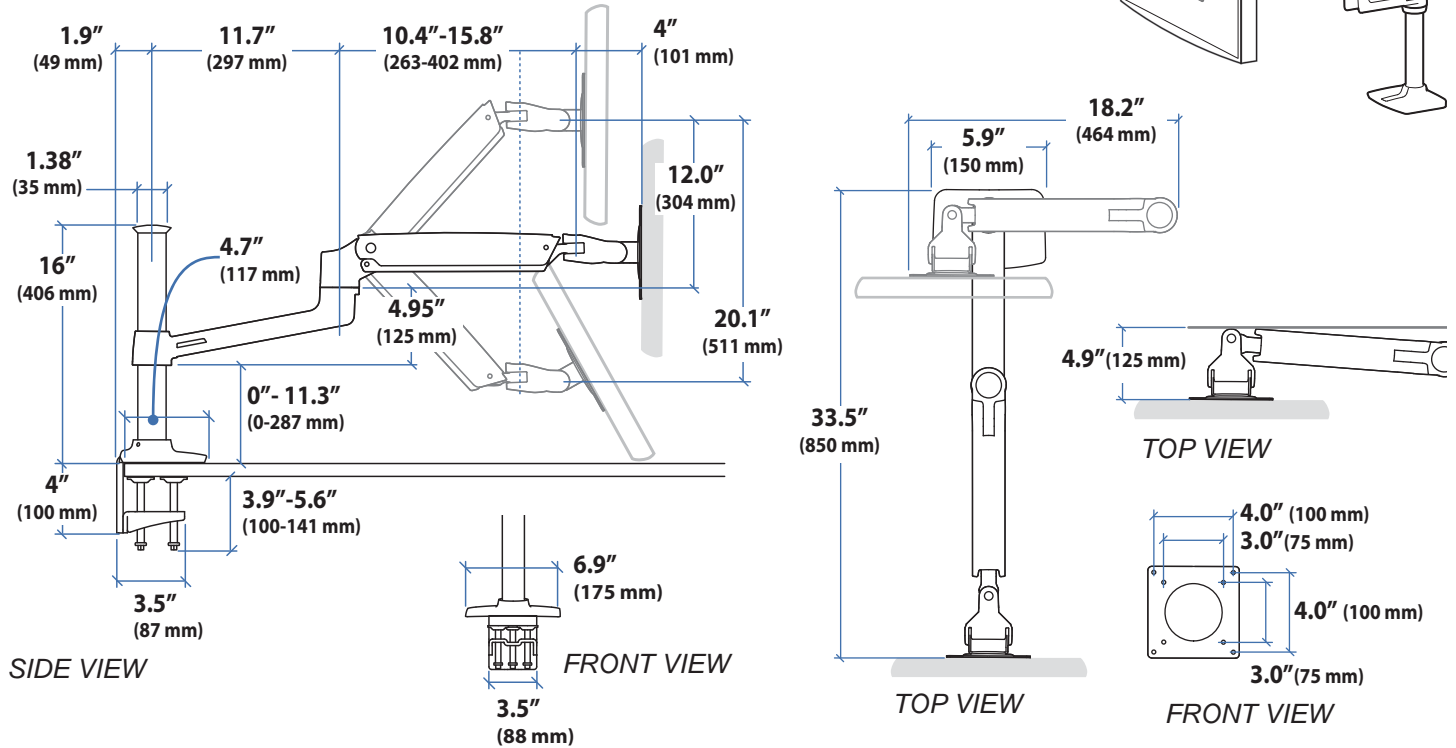

Ergotron® LX

HD Sit-Stand Desk Mount LCD Arm

Dimensional & Range of Motion Illustrations

Dimensions

Desk Thickness 0.78"-2.56" (20-65mm)

© 2013 Ergotron, Inc. rev. 11/14/2013 DIM-LXHDSStSDesk Content is subject to change without notification

Range of Motion

Weight Capacity

Monitor depth greater than 2.5" (64 mm) may diminish capacity.
Call Ergotron for more information.

Maximum Screen

Size* = 46"

***Limited to 30 lbs
maximum**

© 2013 Ergotron, Inc. rev. 11/14/2013 DIM-LXHDSStSDesk Content is subject to change without notification