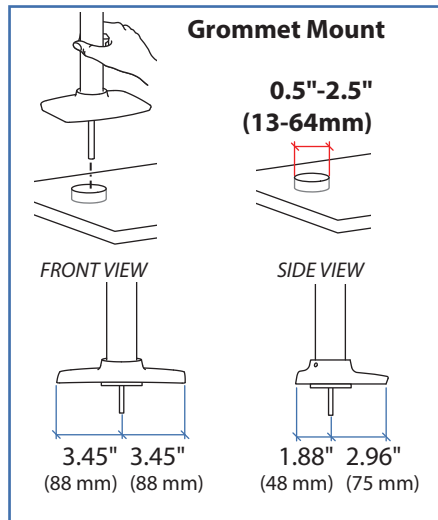

Ergotron® LX

HD Sit-Stand Desk Mount LCD Arm

Dimensional & Range of Motion Illustrations

Dimensions

Desk Thickness 0.78"-2.56" (20-65mm)

© 2013 Ergotron, Inc. rev. 11/14/2013 DIM-LXHDSStSDesk Content is subject to change without notification

Range of Motion

Weight Capacity

Monitor depth greater than 2.5" (64 mm) may diminish capacity.
Call Ergotron for more information.

Maximum Screen

Size* = 46"

***Limited to 30 lbs
maximum**

© 2013 Ergotron, Inc. rev. 11/14/2013 DIM-LXHDSStSDesk Content is subject to change without notification