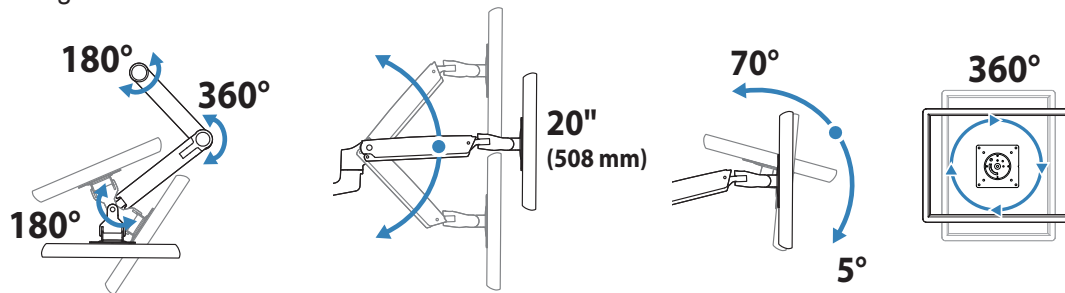

APAC Sale

Tokyo, Japan
www.ergotron.com
apaccustomerservice@ergotron.com

Worldwide OEM Sales

www.ergotron.com
info.oem@ergotron.com

Ergotron® LX

HD Sit-Stand Desk Mount LCD Arm

Dimensional & Range of Motion Illustrations

Range of Motion

Weight Capacity

Monitor depth greater than 2.5" (64 mm) may diminish capacity.
Call Ergotron for more information.

Maximum Screen

Size* = 46"

***Limited to 30 lbs
maximum**

© 2013 Ergotron, Inc. rev. 11/14/2013 DIM-LXHDSStSDesk Content is subject to change without notification