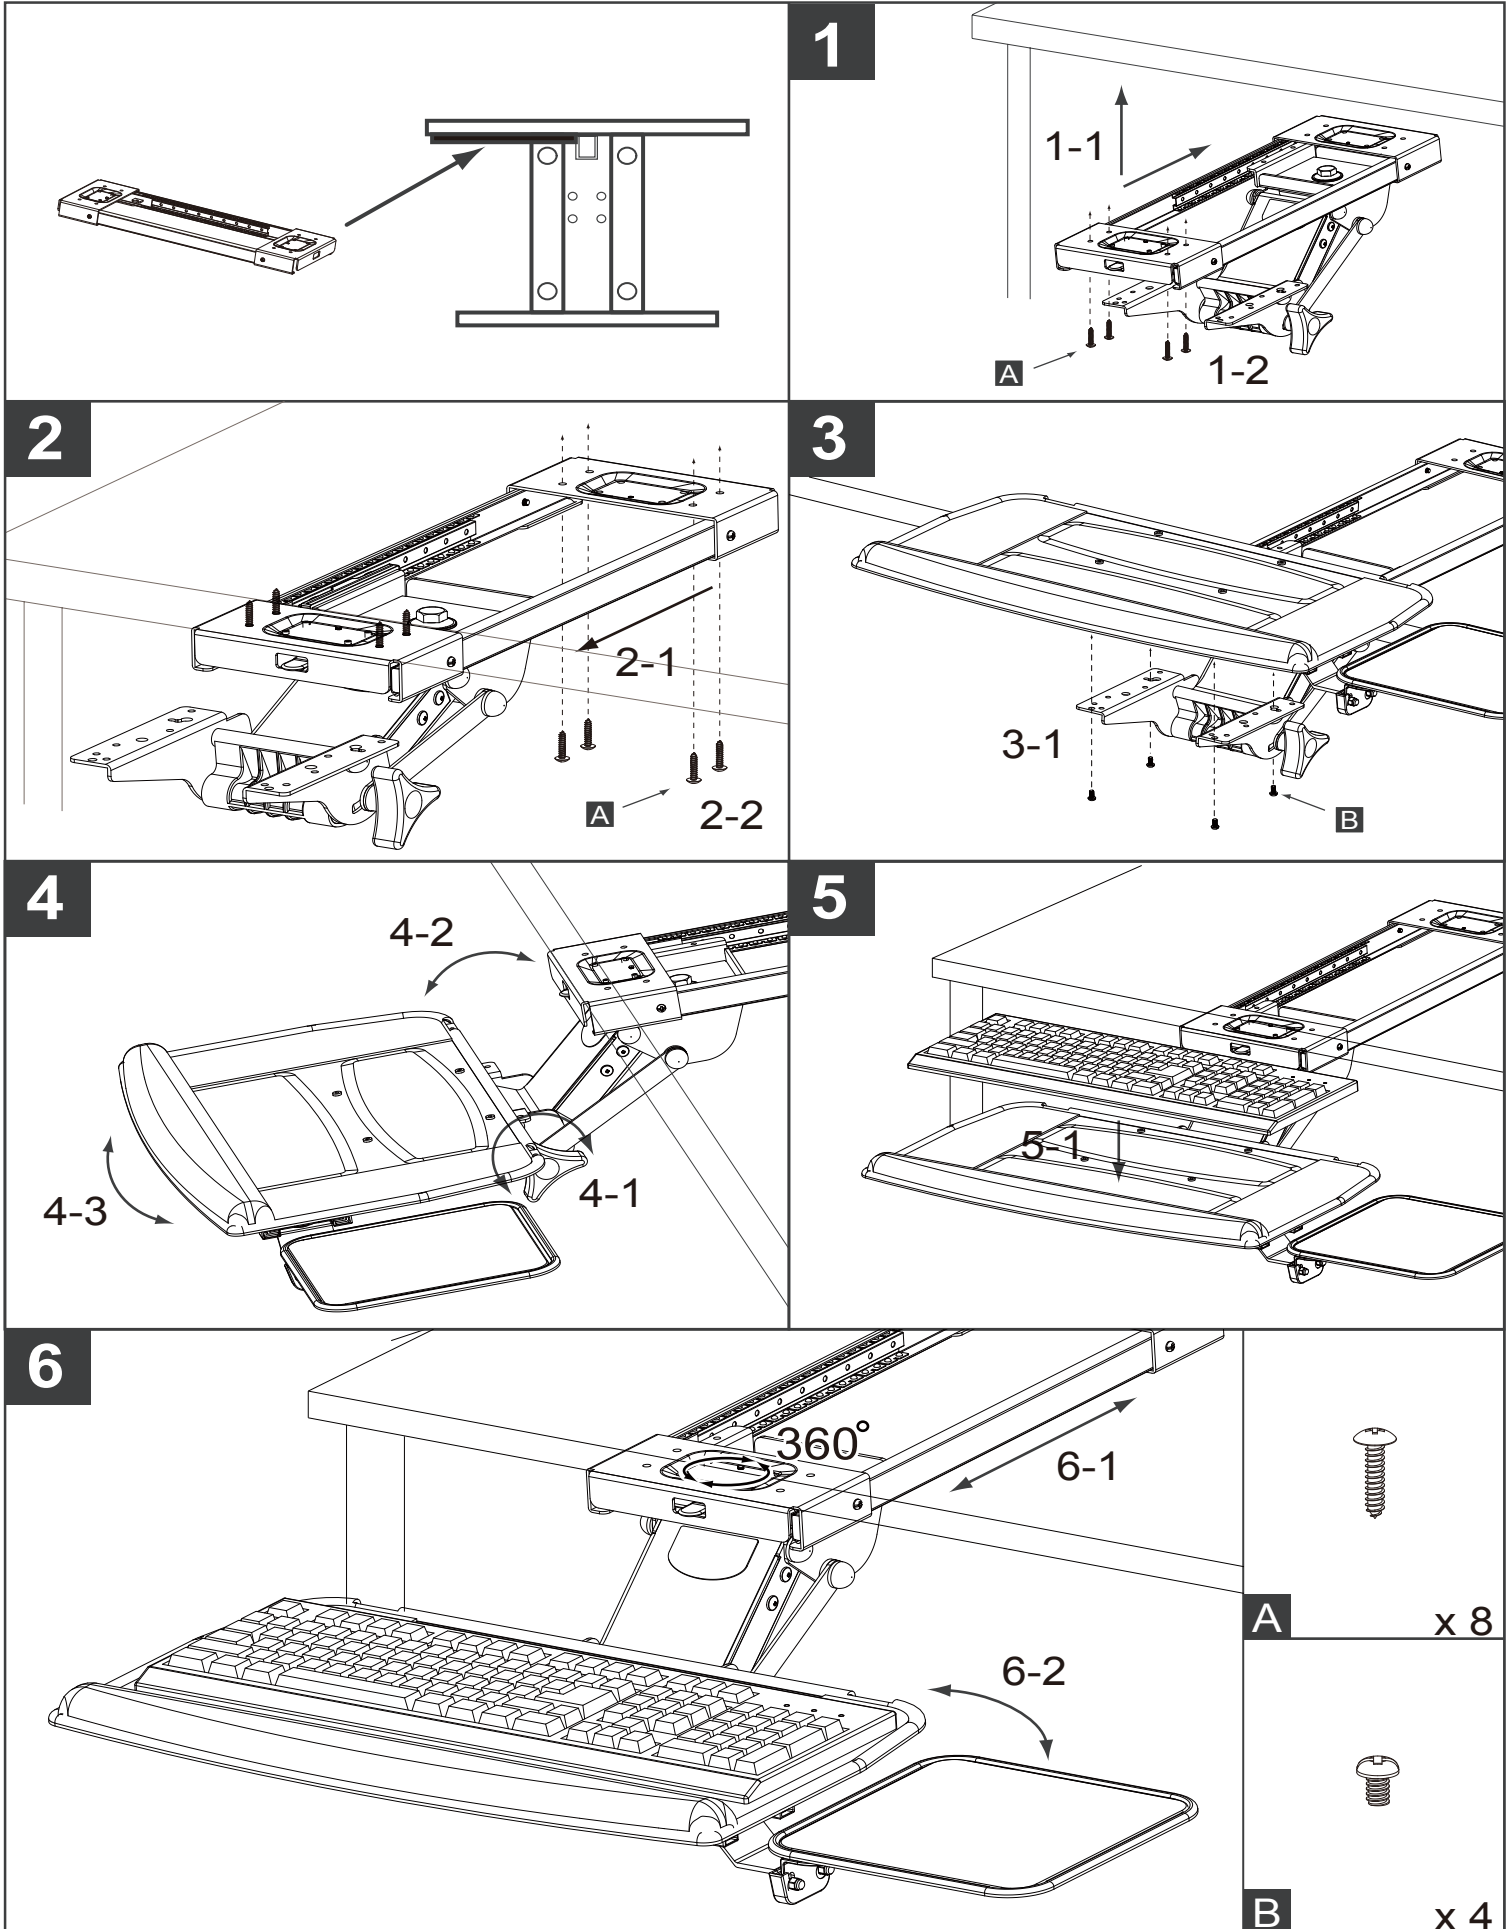

Installation Manual

Model #: KGM-5A-BB

Cotytech[®]

www.cotytech.com
888-891-9321

If you want to learn more about Cotytech Mounts, you may visit

<http://www.cotytech.com> or call  001-951-427-3238  1-888-891-9321