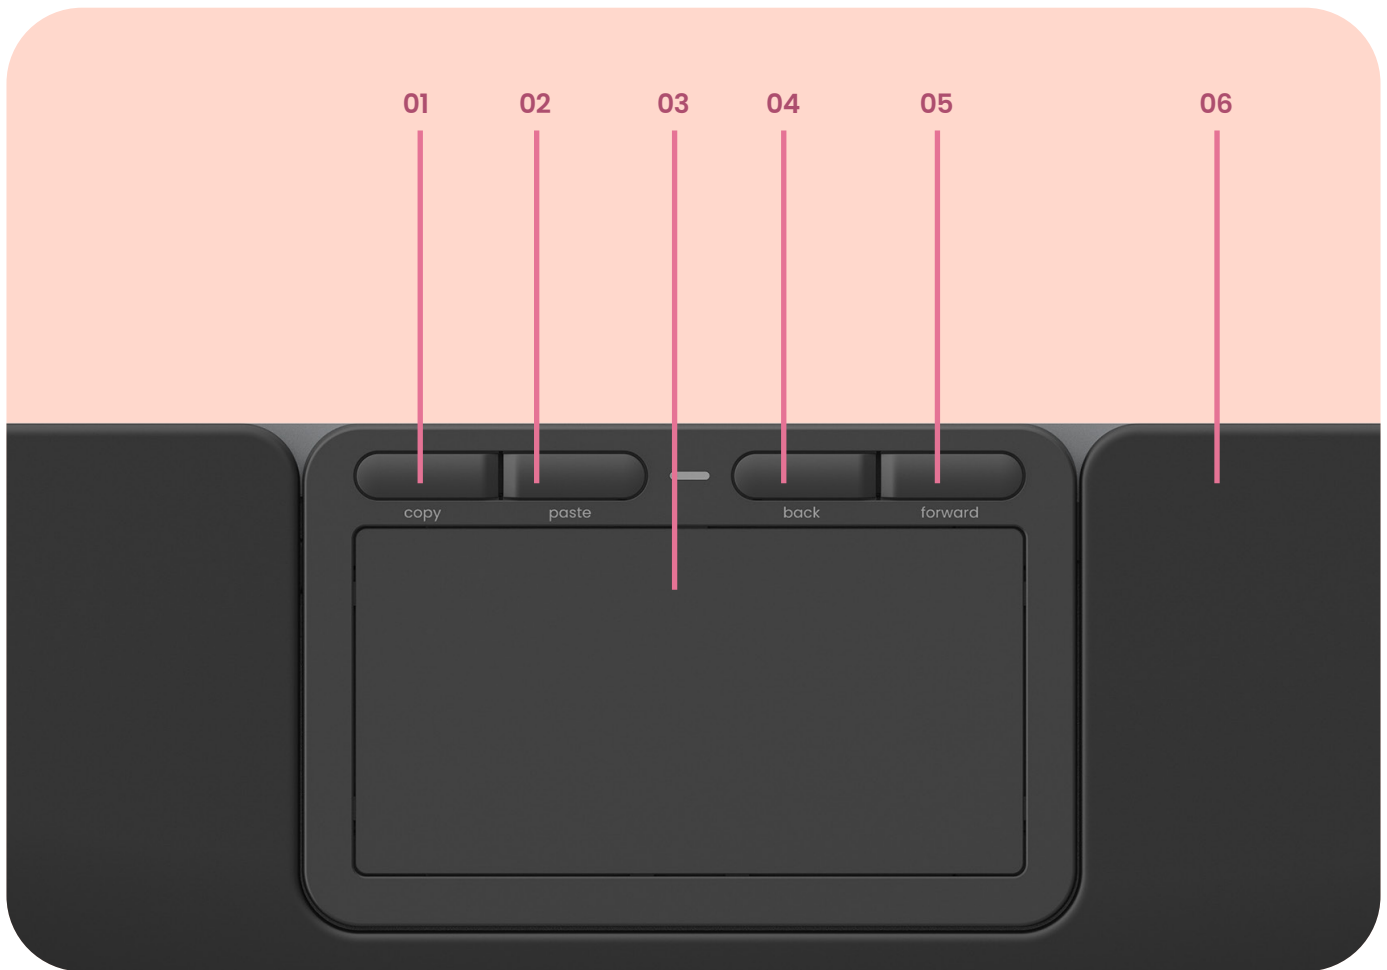

01 Copy
Instantly copy selected text or items

02 Paste
Quickly paste previously copied content.

03 Touchpad
Control cursor with finger gestures.

04 Back
Go back one step in browser or app.

05 Forward
Go forward one step in browser or app.

06 Wrist rest
Provides support and comfort while typing.