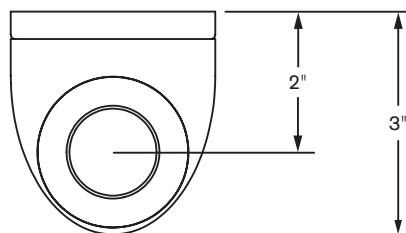

# Model 8325

Heavy-Duty Wall Mount\*

LIBERATE  
YOUR  
DESKTOP

FRONT VIEW

SIDE VIEW

TOP VIEW

\* Mounting hardware not supplied.

Phone: 800.524.2744 | Fax: 610.253.9521 | E-mail: sales@LCDarms.com | Web: www.LCDarms.com