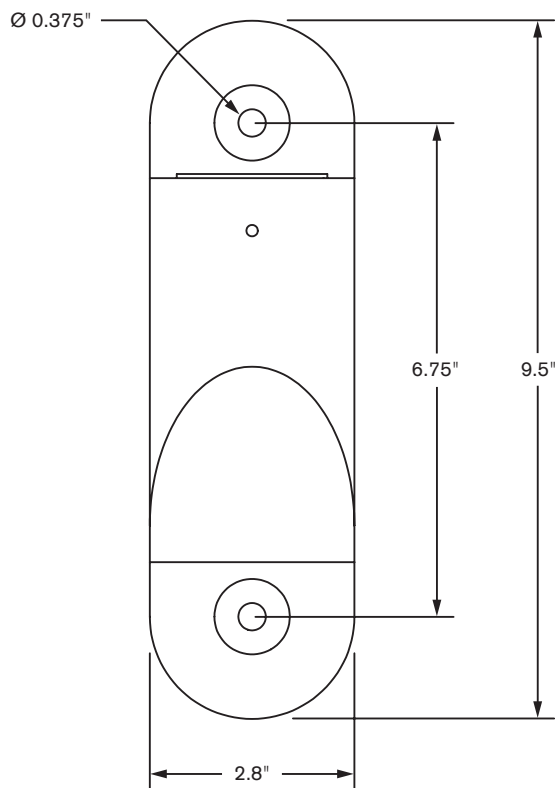

# Model 8325

Heavy-Duty Wall Mount\*

LIBERATE  
YOUR  
DESKTOP

FRONT VIEW

SIDE VIEW

TOP VIEW

\* Mounting hardware not supplied.

Phone: 800.524.2744 | Fax: 610.253.9521 | E-mail: sales@LCDarms.com | Web: www.LCDarms.com