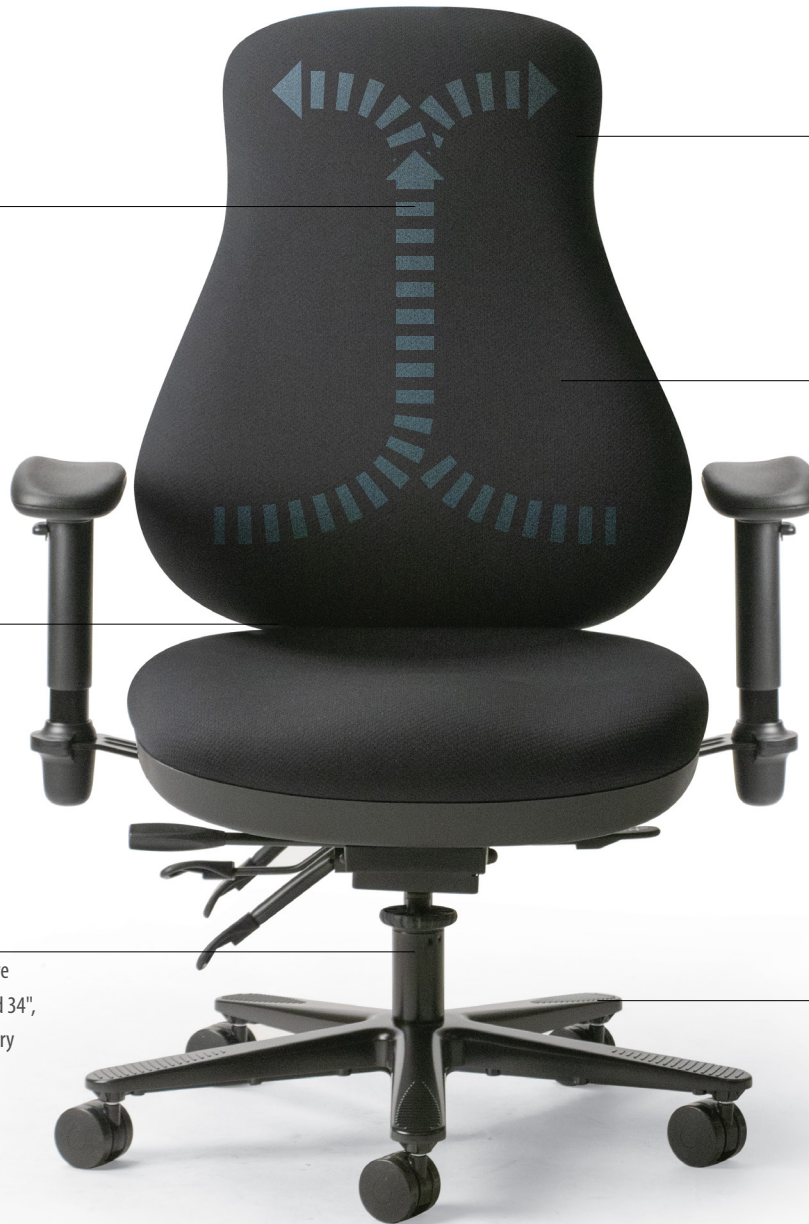

SITMATIC®

FORMA™

THE PINNACLE IN ERGONOMIC SEATING.

Studied ergonomic design conforms and relieves the lumbar, thoracic, and cervical spine.

FORMA FEATURES

Absolute Relief

Studied placement of support ridges provide complete relief of the lumbar, thoracic, and the cervical spine.

Intuitive Lumbar Support

Finger tip lever locks where you put it. No other chair adjusts 6".

The Perfect Height

Seat heights for any size individual. Five different seat ranges, between 15" and 34", ensure a perfect fit for everyone at every workstation.

Piriform Shape

Forma's unique shape provides scapular relief by allowing the elbows to sit slightly behind the shoulder blades allow for a more relaxing posture.

Elevated Posture

Multi-layered back foam is topped with a plush layer of memory foam, allowing your body to be held in a natural and well supported posture.

Better Mobility

Oversized, 60 mm casters roll easily through plush carpet. Riveted for life-long durability. The aluminum base is cast as a single piece with no welds to break. A convenient foot perch is built-in to each base prong.