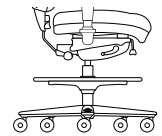

OVERALL DIMENSIONS

FORMA CUSTOM FIT OPTIONS

For more information about custom fit options, please contact customer service at (800) 288-1492.

BACKREST ADD-ONS

BL
Inflatable Lumbar Bolster

BT
Inflatable Thoracic Bolster

HR
Upholstered Headrest
Height & Angle Adjustable Headrest

SM
Memory Foam Seat
1" memory foam seat topper.

SC
Seat Coccyx Cut-Out for Tailbone Relief; includes (SM) option.

SEAT HEIGHT OPTIONS

HL
Low Desk Height
15¼" - 18"

STANDARD
Standard Height
16¾" - 21¼"

HX
Extended Seat Height
19½" - 26¼"

HM
Medium Height Stool w/ Footring
22¼" - 30"

HT
Tall Height Stool w/ Footring
24¾" - 35"

ARMREST OPTIONS

If armrests are desired, choose an armrest, then choose an arm cap (Example: 1M).