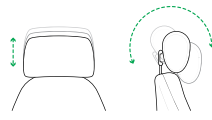

OVERALL DIMENSIONS

FORMA CUSTOM FIT OPTIONS

For more information about custom fit options, please contact customer service at (800) 288-1492.

BACKREST ADD-ONS

BL
Inflatable Lumbar Bolster

BT
Inflatable Thoracic Bolster

HR
Upholstered Headrest
Height & Angle Adjustable Headrest

SM
Memory Foam Seat
1" memory foam seat topper.

SC
Seat Coccyx Cut-Out for Tailbone Relief; includes (SM) option.

SEAT HEIGHT OPTIONS

HL
Low Desk Height
15¼" - 18"