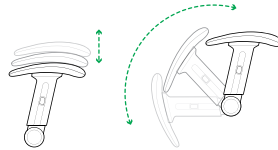

HR
Upholstered Headrest
Height & Angle Adjustable Headrest

SM
Memory Foam Seat
1" memory foam seat topper.

SC
Seat Coccyx Cut-Out for Tailbone Relief; includes (SM) option.

SEAT HEIGHT OPTIONS

HL
Low Desk Height
15¼" - 18"

STANDARD
Standard Height
16¾" - 21¼"

HX
Extended Seat Height
19½" - 26¼"

HM
Medium Height Stool w/ Footring
22¼" - 30"

HT
Tall Height Stool w/ Footring
24¾" - 35"

ARMREST OPTIONS

If armrests are desired, choose an armrest, then choose an arm cap (Example: 1M).

1-
Height, Width & Angle Adjustable Arms
Shown w/ (A) Contoured Urethane Caps Standard
Specify AN after cap option to disable arm rotation.

6-
Height Adjustable, Fold-Away Arms
Shown w/ (K) Kidney-Shaped Urethane Caps Standard
No width adjustment.