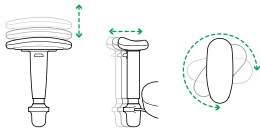

HR
Upholstered Headrest
Height & Angle Adjustable Headrest

SM
Memory Foam Seat
1" memory foam seat topper.

SC
Seat Coccyx Cut-Out for Tailbone Relief; includes (SM) option.

SEAT HEIGHT OPTIONS

HL
Low Desk Height
15¼" - 18"

STANDARD
Standard Height
16¾" - 21¼"

HX
Extended Seat Height
19½" - 26¼"

HM
Medium Height Stool w/ Footring
22¼" - 30"

HT
Tall Height Stool w/ Footring
24¾" - 35"

ARMREST OPTIONS

If armrests are desired, choose an armrest, then choose an arm cap (Example: 1M).

1-
Height, Width & Angle Adjustable Arms
Shown w/ (A) Contoured Urethane Caps Standard
Specify AN after cap option to disable arm rotation.

6-
Height Adjustable, Fold-Away Arms
Shown w/ (K) Kidney-Shaped Urethane Caps Standard
No width adjustment.