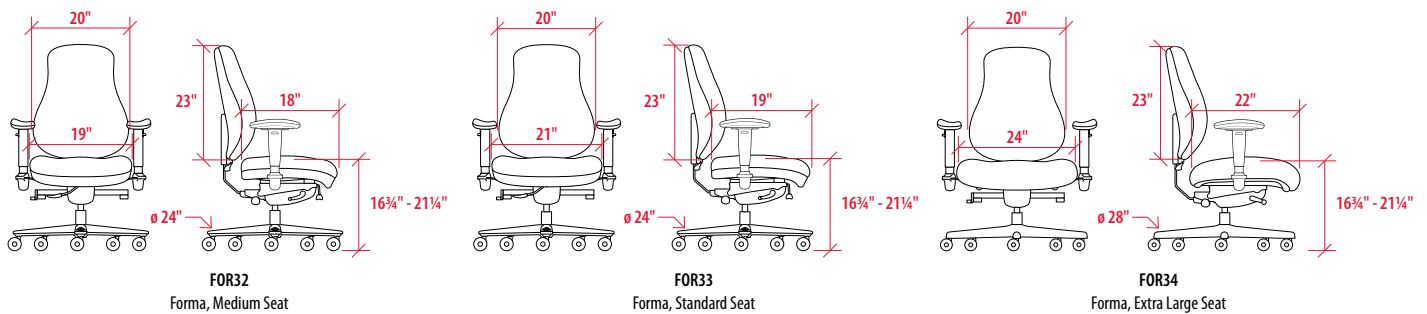

OVERALL DIMENSIONS