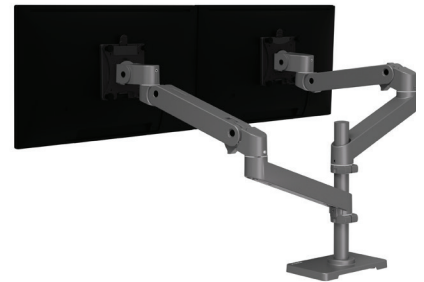

Enhance ergonomics. Smooth, precise adjustment with increased tilt range promotes better posture and optimal screen positioning for individual users.

Modern aesthetic. A sleek profile, compact base and improved cable management complement contemporary workspaces while reducing visual clutter.

Dual-screen efficiency with effortless adjustment

Clutter-free workspace designed for collaboration

LX Pro Platform Collection:

LX Pro Desk Monitor Arm standard pole or tall pole

LX Pro Dual Arms stacking, direct or side-by-side

LX Pro Wall Monitor Arm single display wall-mounted

LX Pro Wall Mount System monitor and keyboard on wall track

LX Pro Desk Arm, Tall Pole

Tension Indicator

Set tension level once and repeat for quick installation of multiple workstations

Increased Tilt Range

Better ergonomics for users

Cables Concealed

Faster installation and sleeker look

LX Pro Dual Arm

Rotation Stop

Prevent damage to walls, partitions, or cubicles

Detachable Head