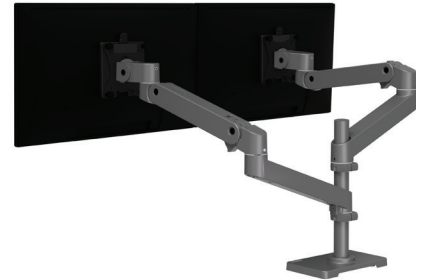

Enhance ergonomics. Smooth, precise adjustment with increased tilt range promotes better posture and optimal screen positioning for individual users.

Modern aesthetic. A sleek profile, compact base and improved cable management complement contemporary workspaces while reducing visual clutter.

Dual-screen efficiency with effortless adjustment

Clutter-free workspace designed for collaboration

LX Pro Platform Collection:

LX Pro Desk Monitor Arm standard pole or tall pole

LX Pro Dual Arms stacking, direct or side-by-side

LX Pro Wall Monitor Arm single display wall-mounted

LX Pro Wall Mount System monitor and keyboard on wall track

LX Pro Desk Arm, Tall Pole

Tension Indicator

Set tension level once and repeat for quick installation of multiple workstations

Increased Tilt Range

Better ergonomics for users

Cables Concealed

Faster installation and sleeker look

LX Pro Dual Arm

Rotation Stop

Prevent damage to walls, partitions, or cubicles

Detachable Head