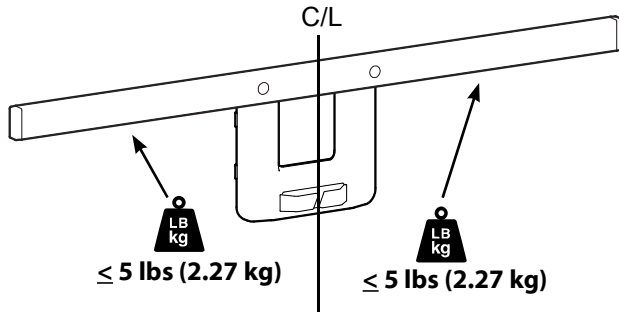

Horizontal DIN RAIL VESA Mount

WEIGHT CAPACITY

DIMENSIONS

Download additional resources at ergotron.com

USA & Canada Sales & Corporate Headquarters: St. Paul, MN USA / 800.888.8458 / +1.651.681.7600 / insidesales@ergotron.com