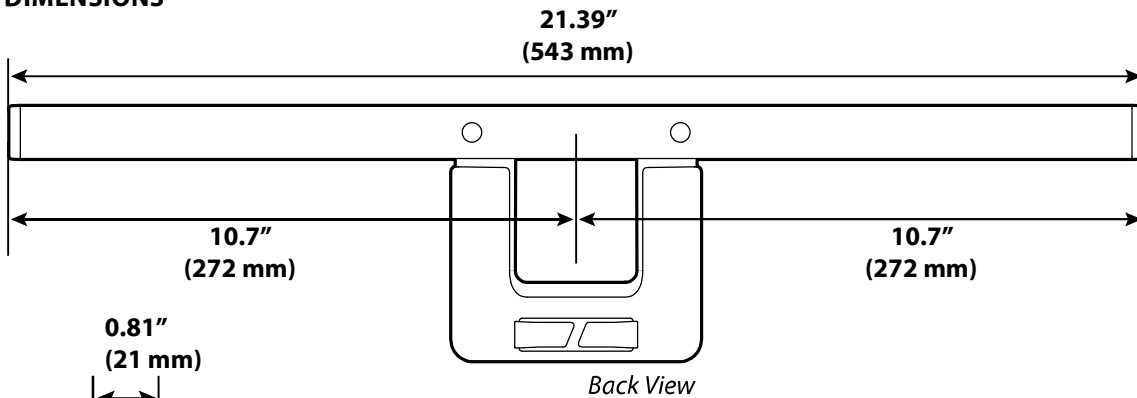

Horizontal DIN RAIL VESA Mount

WEIGHT CAPACITY

DIMENSIONS

Download additional resources at ergotron.com

USA & Canada Sales & Corporate Headquarters: St. Paul, MN USA / 800.888.8458 / +1.651.681.7600 / insidesales@ergotron.com