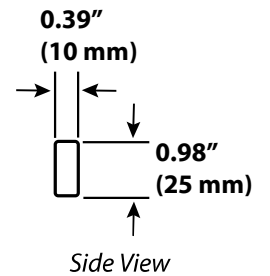

Horizontal DIN RAIL VESA Mount

WEIGHT CAPACITY

DIMENSIONS

Download additional resources at ergotron.com

USA & Canada Sales & Corporate Headquarters: St. Paul, MN USA / 800.888.8458 / +1.651.681.7600 / insidesales@ergotron.com