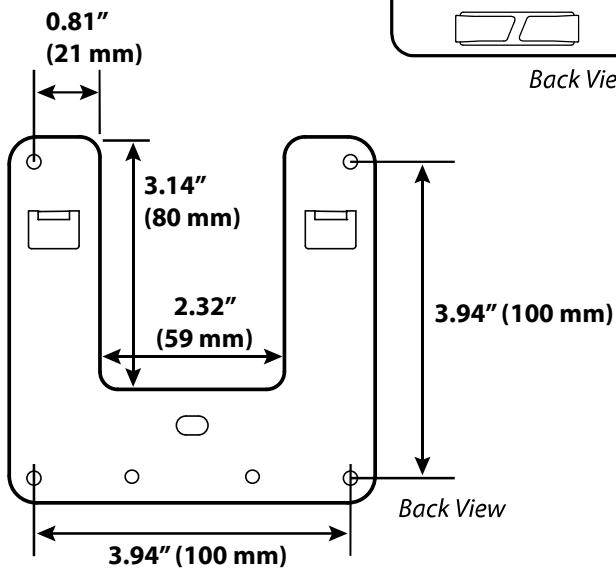

Horizontal DIN RAIL VESA Mount

WEIGHT CAPACITY

DIMENSIONS

Download additional resources at ergotron.com

USA & Canada Sales & Corporate Headquarters: St. Paul, MN USA / 800.888.8458 / +1.651.681.7600 / insidesales@ergotron.com