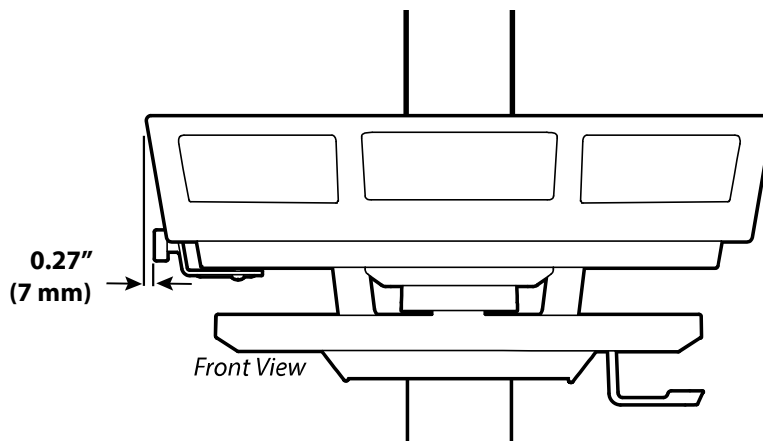

DIN Rail Side Mount

WEIGHT CAPACITY

DIMENSIONS

Download additional resources at ergotron.com

USA & Canada Sales & Corporate Headquarters: St. Paul, MN USA / 800.888.8458 / +1.651.681.7600 / insidesales@ergotron.com