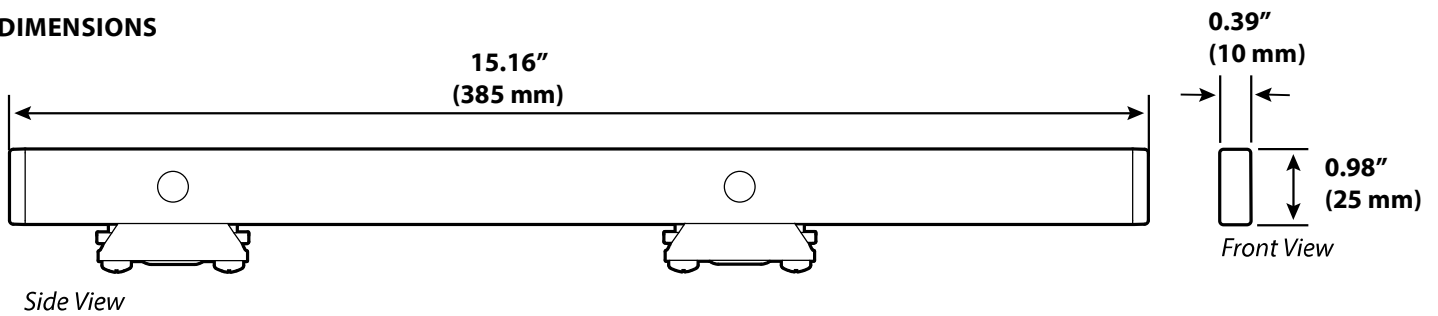

DIN Rail Side Mount

WEIGHT CAPACITY

DIMENSIONS

Download additional resources at ergotron.com

USA & Canada Sales & Corporate Headquarters: St. Paul, MN USA / 800.888.8458 / +1.651.681.7600 / insidesales@ergotron.com