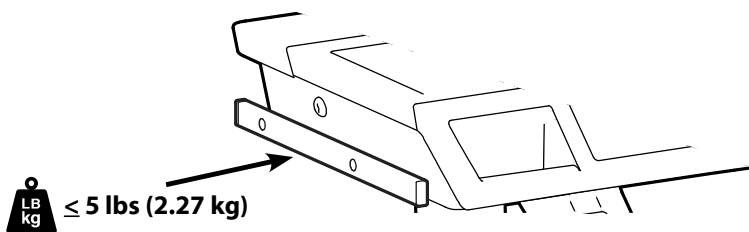

DIN Rail Side Mount

WEIGHT CAPACITY

DIMENSIONS

Download additional resources at ergotron.com

USA & Canada Sales & Corporate Headquarters: St. Paul, MN USA / 800.888.8458 / +1.651.681.7600 / insidesales@ergotron.com