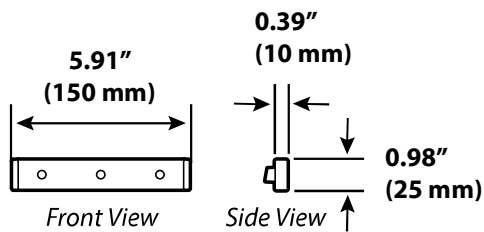

DIN Rail Set of 2

WEIGHT CAPACITY

DIMENSIONS

Download additional resources at ergotron.com

USA & Canada Sales & Corporate Headquarters: St. Paul, MN USA / 800.888.8458 / +1.651.681.7600 / insidesales@ergotron.com