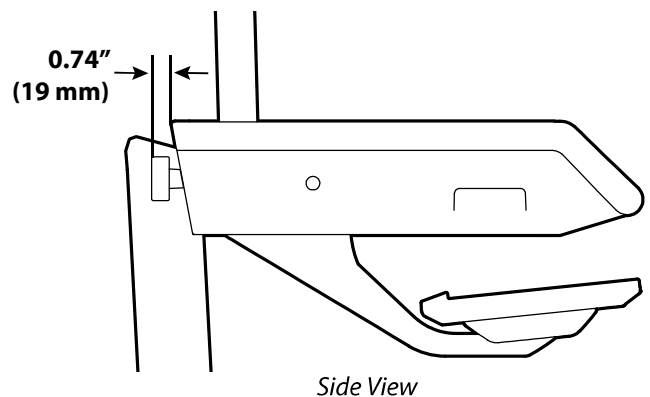

DIN Rail Set of 2

WEIGHT CAPACITY

DIMENSIONS

Download additional resources at ergotron.com

USA & Canada Sales & Corporate Headquarters: St. Paul, MN USA / 800.888.8458 / +1.651.681.7600 / insidesales@ergotron.com