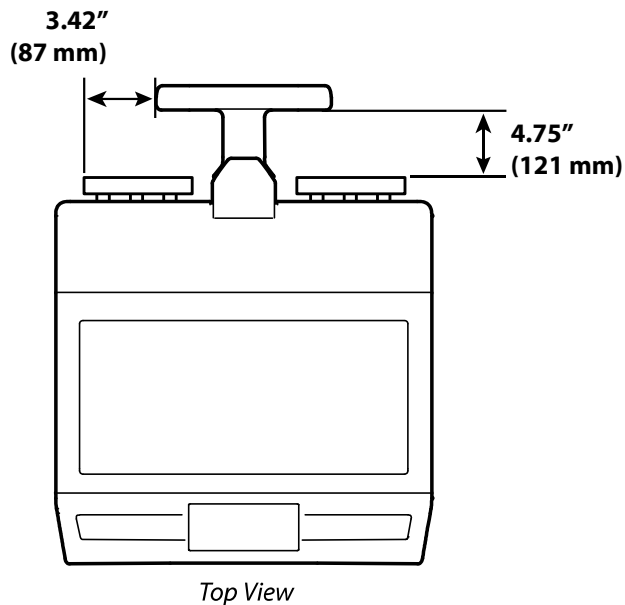

DIN Rail Set of 2

WEIGHT CAPACITY

DIMENSIONS

Download additional resources at ergotron.com

USA & Canada Sales & Corporate Headquarters: St. Paul, MN USA / 800.888.8458 / +1.651.681.7600 / insidesales@ergotron.com