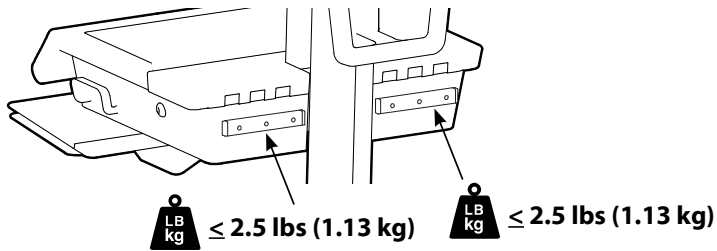

DIN Rail Set of 2

WEIGHT CAPACITY

DIMENSIONS

Download additional resources at ergotron.com

USA & Canada Sales & Corporate Headquarters: St. Paul, MN USA / 800.888.8458 / +1.651.681.7600 / insidesales@ergotron.com