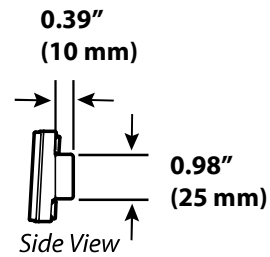

DIN Rail Vertical T-slot

WEIGHT CAPACITY

DIMENSIONS

Download additional resources at ergotron.com

USA & Canada Sales & Corporate Headquarters: St. Paul, MN USA / 800.888.8458 / +1.651.681.7600 / insidesales@ergotron.com