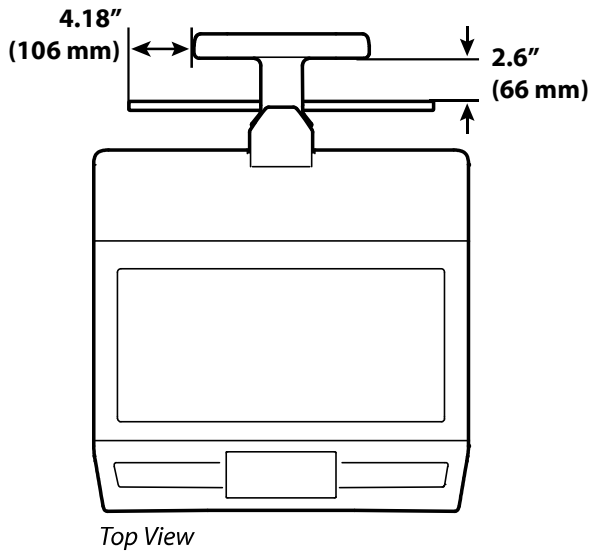

DIN Rail Vertical T-slot

WEIGHT CAPACITY

DIMENSIONS

Download additional resources at ergotron.com

USA & Canada Sales & Corporate Headquarters: St. Paul, MN USA / 800.888.8458 / +1.651.681.7600 / insidesales@ergotron.com