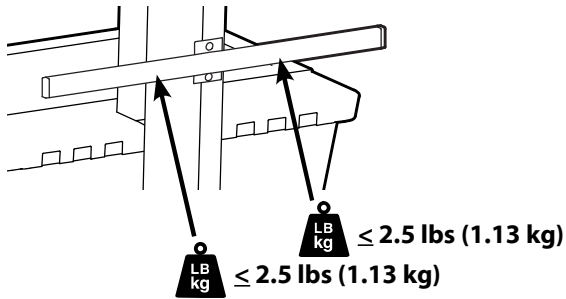

DIN Rail Vertical T-slot

WEIGHT CAPACITY

DIMENSIONS

Download additional resources at ergotron.com

USA & Canada Sales & Corporate Headquarters: St. Paul, MN USA / 800.888.8458 / +1.651.681.7600 / insidesales@ergotron.com