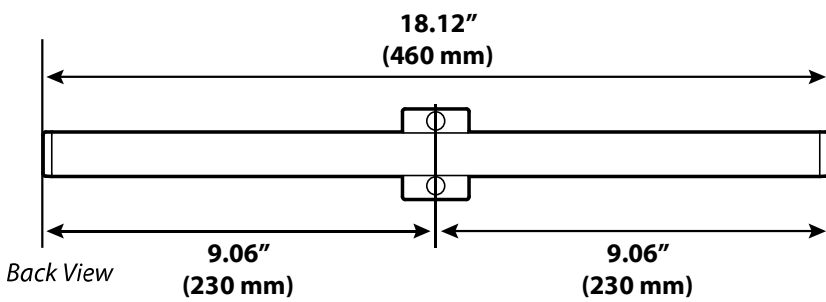

DIN Rail Vertical T-slot

WEIGHT CAPACITY

DIMENSIONS

Download additional resources at ergotron.com

USA & Canada Sales & Corporate Headquarters: St. Paul, MN USA / 800.888.8458 / +1.651.681.7600 / insidesales@ergotron.com