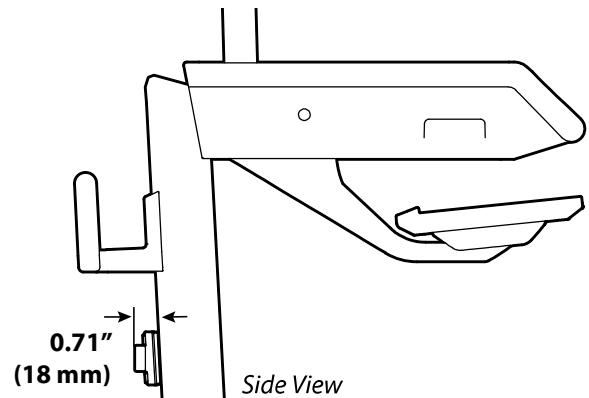

DIN Rail Vertical T-slot

WEIGHT CAPACITY

DIMENSIONS

Download additional resources at ergotron.com

USA & Canada Sales & Corporate Headquarters: St. Paul, MN USA / 800.888.8458 / +1.651.681.7600 / insidesales@ergotron.com