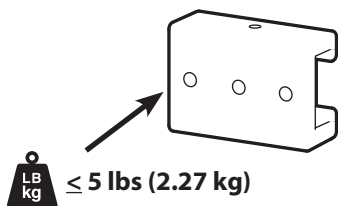

DIN Rail Accessory Adapter

WEIGHT CAPACITY

DIMENSIONS

Download additional resources at ergotron.com

USA & Canada Sales & Corporate Headquarters: St. Paul, MN USA / 800.888.8458 / +1.651.681.7600 / insidesales@ergotron.com