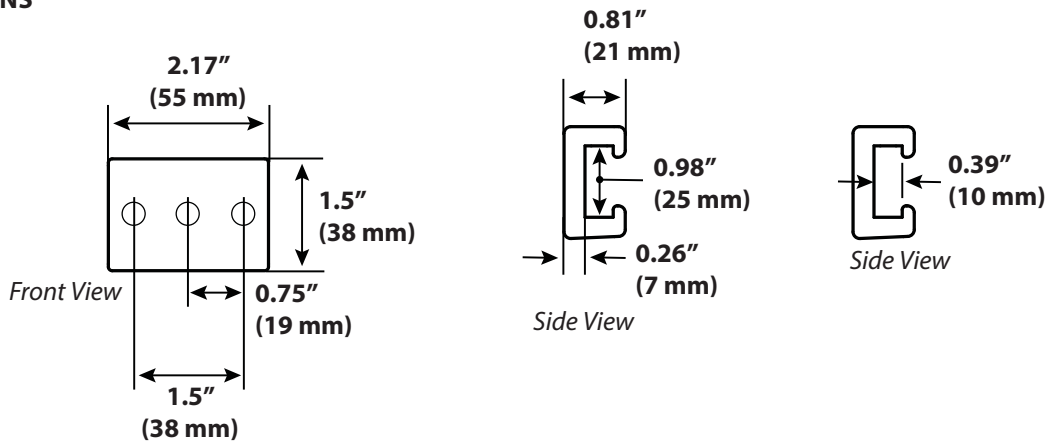

DIN Rail Accessory Adapter

WEIGHT CAPACITY

DIMENSIONS

Download additional resources at ergotron.com

USA & Canada Sales & Corporate Headquarters: St. Paul, MN USA / 800.888.8458 / +1.651.681.7600 / insidesales@ergotron.com