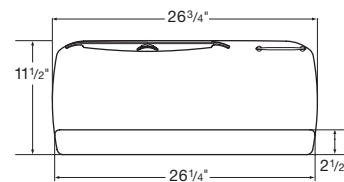

27" Standard Platform #185

- Accommodates right or left-hand mousing
- Available in Classic or UltraThin
- UltraThin platform features Optimizer document holder cable management system
- Removable LeatherRite palm support
- Fits straightaway and corner with adapter

Black	Classic	Jel	CB-185-25J	7
		No Jel	CB-185-25	7
	UltraThin	Jel	UB-185-25J	7
		No Jel	UB-185-25	7
Gray	Classic	Jel	CG-185-26J	7
		No Jel	CG-185-26	7
	UltraThin	Jel	UG-185-26J	7
		No Jel	UG-185-26	7