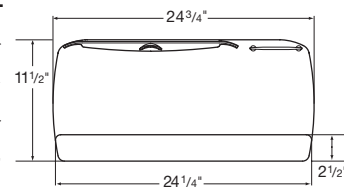

Standard Platform

Adjustable Keyboards - Solo Platforms

Keyboard and mouse platform with continuous palm support.

25" Standard Platform #182

- Accommodates right or left-hand mousing
- Available in Classic or UltraThin
- UltraThin platform features Optimizer document holder cable management system
- Removable LeatherRite palm support
- Fits straightaway and corner with adapter

26" Standard Platform #183

- Accommodates right or left-hand mousing
- Available in Classic or UltraThin
- UltraThin platform features Optimizer document holder cable management system
- Removable LeatherRite palm support
- Fits straightaway and corner with adapter