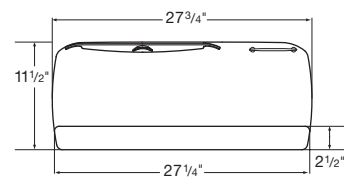

28" Standard Platform #186

- Accommodates right or left-hand mousing
- Available in Classic or UltraThin
- UltraThin platform features Optimizer document holder cable management system
- Removable LeatherRite palm support
- Fits straightaway and corner with adapter

Black	Classic	Jel	CB-186-25J	7
		No Jel	CB-186-25	7
	UltraThin	Jel	UB-186-25J	7
		No Jel	UB-186-25	7
Gray	Classic	Jel	CG-186-26J	7
		No Jel	CG-186-26	7
	UltraThin	Jel	UG-186-26J	7
		No Jel	UG-186-26	7