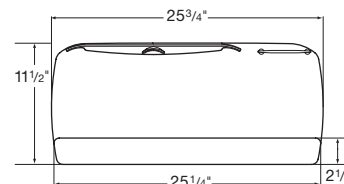

26" Standard Platform #183

- Accommodates right or left-hand mousing
- Available in Classic or UltraThin
- UltraThin platform features Optimizer document holder cable management system
- Removable LeatherRite palm support
- Fits straightaway and corner with adapter

Black	Classic	Jel	CB-183-25J	6
		No Jel	CB-183-25	6
	UltraThin	Jel	UB-183-25J	6
		No Jel	UB-183-25	6
Gray	Classic	Jel	CG-183-26J	6
		No Jel	CG-183-26	6
	UltraThin	Jel	UG-183-26J	6
		No Jel	UG-183-26	6