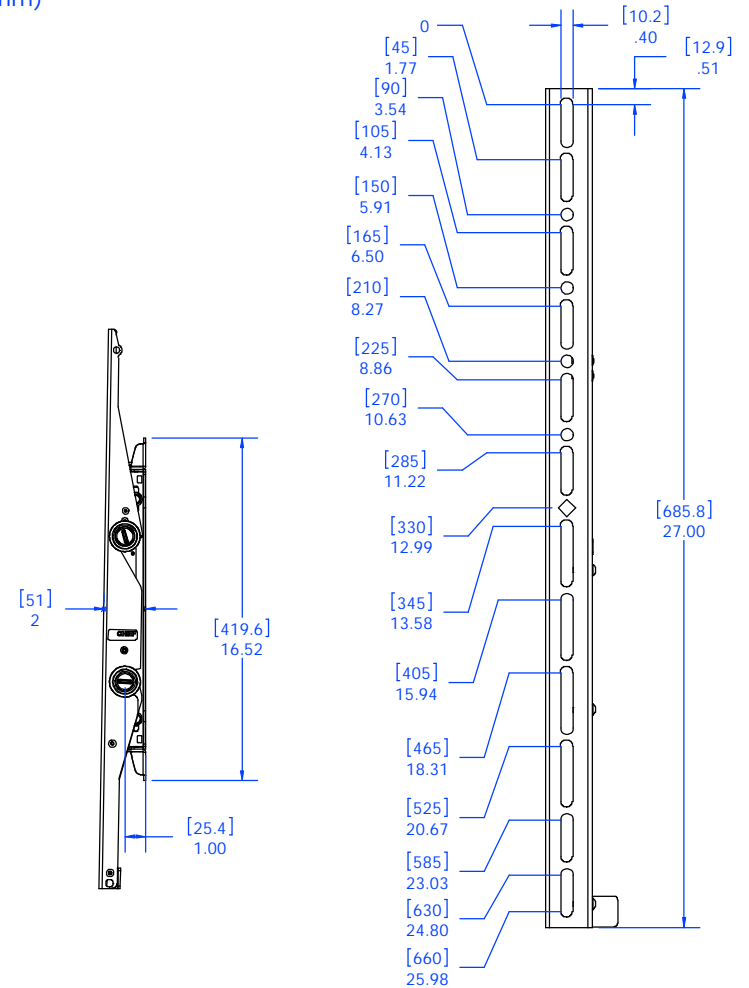

MAX MOUNTING PATTERN IS 46" (1168.4 mm) WITHOUT REVERSING UPRIGHTS
 WITH REVERSING THE UPRIGHTS
 MAX MOUNTING PATTERN IS 48.4" (1229.4 mm)

CHIEF MANUFACTURING INC.
 MOUNT ORDER NUMBER IS XSMU OR XSMXXXX
 PHONE: 1-800-582-6480