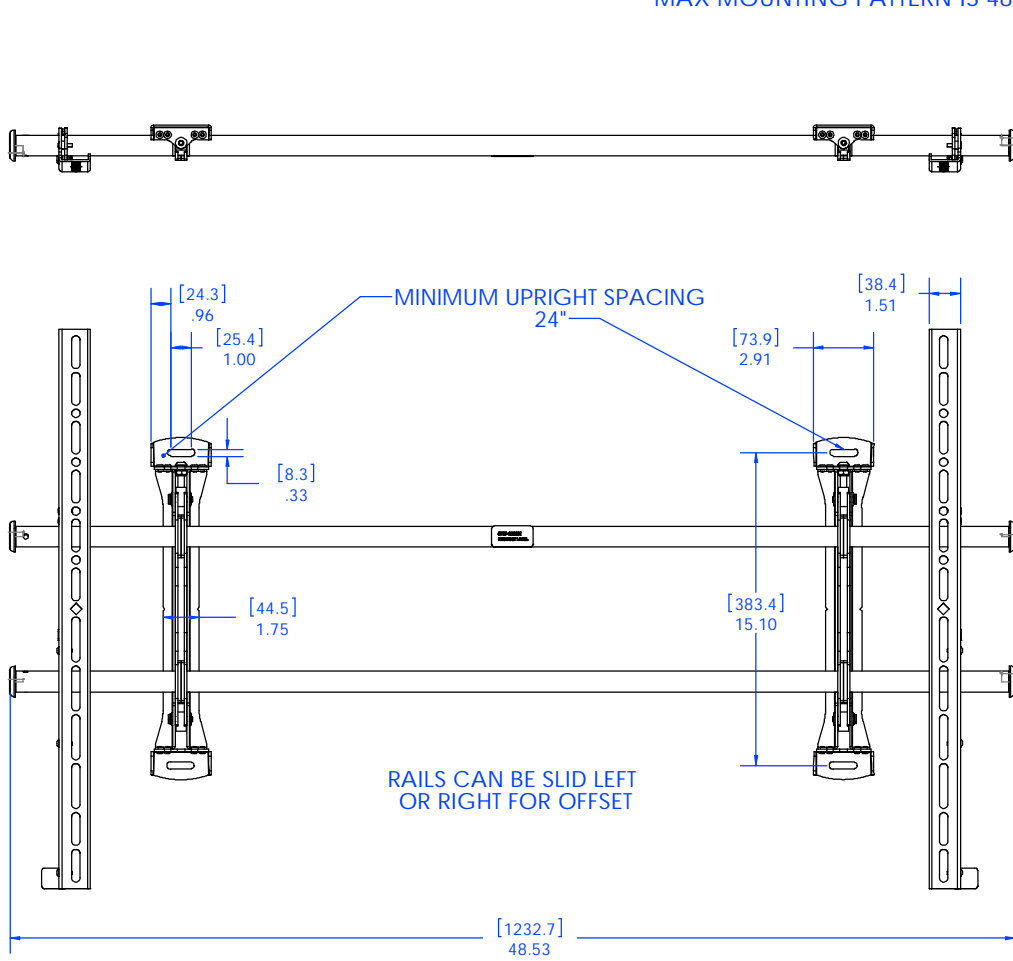

MAX MOUNTING PATTERN IS 46" (1168.4 mm) WITHOUT REVERSING UPRIGHTS
 WITH REVERSING THE UPRIGHTS
 MAX MOUNTING PATTERN IS 48.4" (1229.4 mm)

CHIEF MANUFACTURING INC.
 MOUNT ORDER NUMBER IS XSMU OR XSMXXXX
 PHONE: 1-800-582-6480