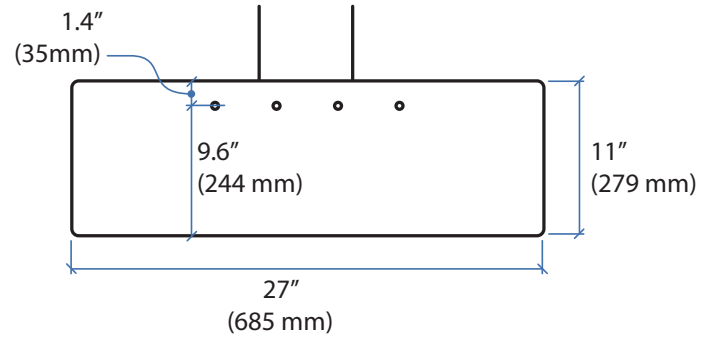

Keyboard Tray for WorkFit-A and WorkFit-S

Weight Capacity

Dimensions

Attachment Options

© 2014 Ergotron, Inc. rev. 01/09/2014 DIM-KBtray Content is subject to change without notification

Americas Sales and Corporate Headquarters