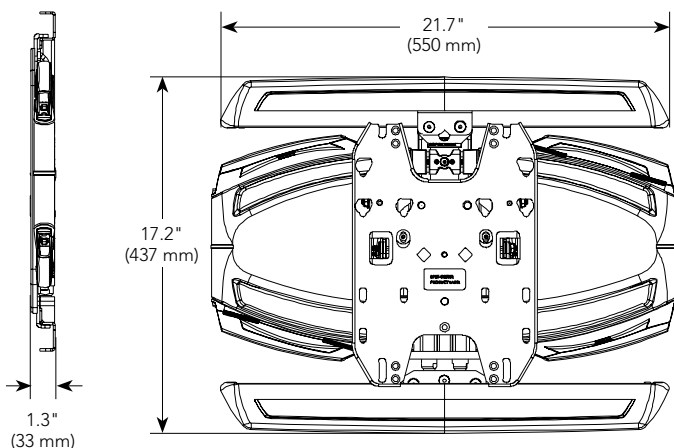

FEATURES

- 1 ULTRA-LOW PROFILE**
Sleek design collapses to 1.3" (33 mm), providing an ultra-low profile for all types of TVs, including LED, LCD and Plasma.
- 2 EXTENDS UP TO 18" (457 MM)**
Full extension maximizes viewing potential.
- 3 CENTRIS® LOW-PROFILE TILT**
Provides up to 15° of effortless fingertip tilt to achieve optimal viewing angles.
- 4 CENTERLESS® LATERAL SHIFT**
Post-installation lateral shift allows up to 16" (406 mm) of adjustment for limitless centering capability.
- 5 INTEGRATED CABLE MANAGEMENT**
Enclosed, tool-less cable covers and a wide open wall plate make it easy to route power and signal cables, and connect to the wall for a seamless installation.

SPECIFICATIONS

Extension	18" (457 mm)
Tilt	-15°
Height Adjust	1" (25 mm)
Dimensions (HxWxD)	17.2 x 23.6 x 1.3" (437 x 599 x 33 mm)
Max Mounting Pattern	15.75" (400 mm), height 23.62" (600 mm), width
Color	Black
Weight Capacity	75 lbs (34 kg)

WHAT YOU NEED TO KNOW

EASY INSTALLATION

Adjustable depth and home positioning clicks when the TV is safely and securely against the wall. Post-installation height and leveling allows up to 1" (25 mm) of adjustment for even more flexibility.

OTHER PRODUCT OPTIONS

TS318SU
26–52" Thinstall
Single Stud Mount

JWD
26–45" Single
Arm Wall Mount

JWP
Pivot/Tilt
Wall Mount

JWS
Single Arm
Wall Mount

TECHNICAL DRAWINGS

RECOMMENDED ACCESSORIES

TA100 ■ Thinstall Series swing arm component shelves