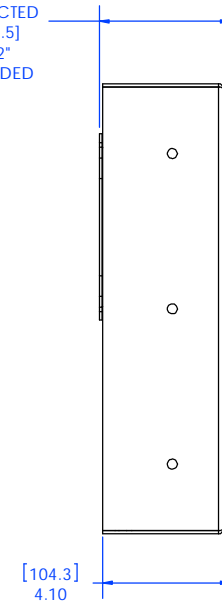

[106.7]
4.20
RETRACTED
[538.5]
21.2"
EXTENDED

CHIEF MANUFACTURING INC.
MOUNT ORDER NUMBER IS 9025-000428-XXX
PHONE: 1-800-582-6480

THE INFORMATION AND DESIGNS CONTAINED IN THIS DRAWING ARE CONFIDENTIAL AND THE PROPRIETARY PROPERTY OF CHIEF MFG., INC. NEITHER THIS DESIGN NOR ANY INFORMATION CONTAINED IN THIS DRAWING MAY BE REPRODUCED OR DISCLOSED TO OTHERS WITHOUT THE EXPRESS WRITTEN CONSENT OF CHIEF MFG., INC.