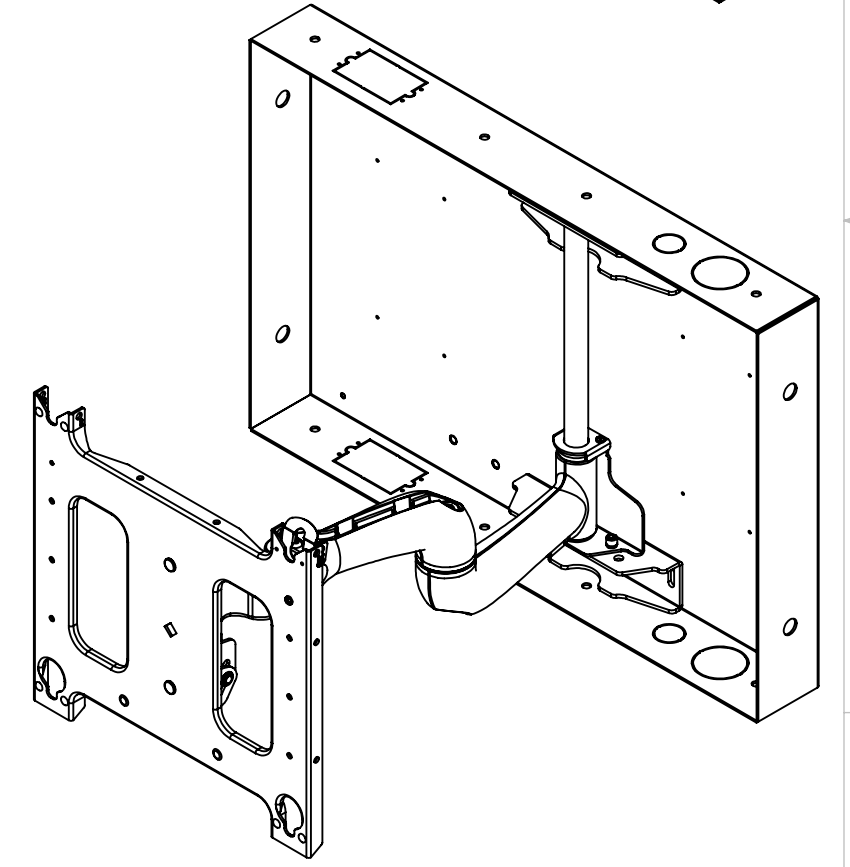

RETRACTED

EXTENDED

RETRACTED DEPTH
APPROXIMATELY .50"
(12mm)

RETRACTED

MAX EXTENSION
APPROXIMATELY 22" (560mm)

EXTENDED

CHIEF MANUFACTURING INC.
MOUNT ORDER NUMBER IS PWRIW
PHONE: 1-800-582-6480

SHEET SCALE = 1:6