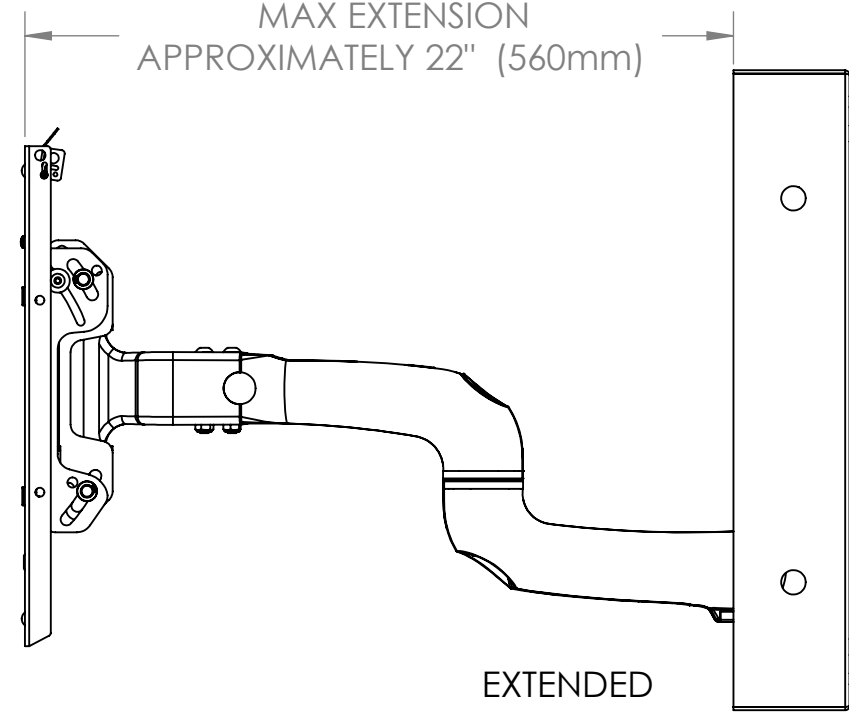

RETRACTED

EXTENDED

RETRACTED DEPTH
APPROXIMATELY .50"
(12mm)

RETRACTED

MAX EXTENSION
APPROXIMATELY 22" (560mm)

EXTENDED

CHIEF MANUFACTURING INC.
MOUNT ORDER NUMBER IS PWRIW
PHONE: 1-800-582-6480

SHEET SCALE = 1:6