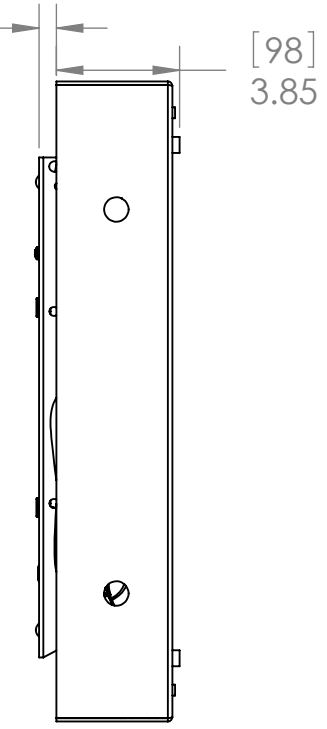

RETRACTED

EXTENDED

RETRACTED DEPTH
APPROXIMATELY .50"
(12mm)

RETRACTED

MAX EXTENSION
APPROXIMATELY 22" (560mm)

EXTENDED

CHIEF MANUFACTURING INC.
MOUNT ORDER NUMBER IS PWRIW
PHONE: 1-800-582-6480

SHEET SCALE = 1:6