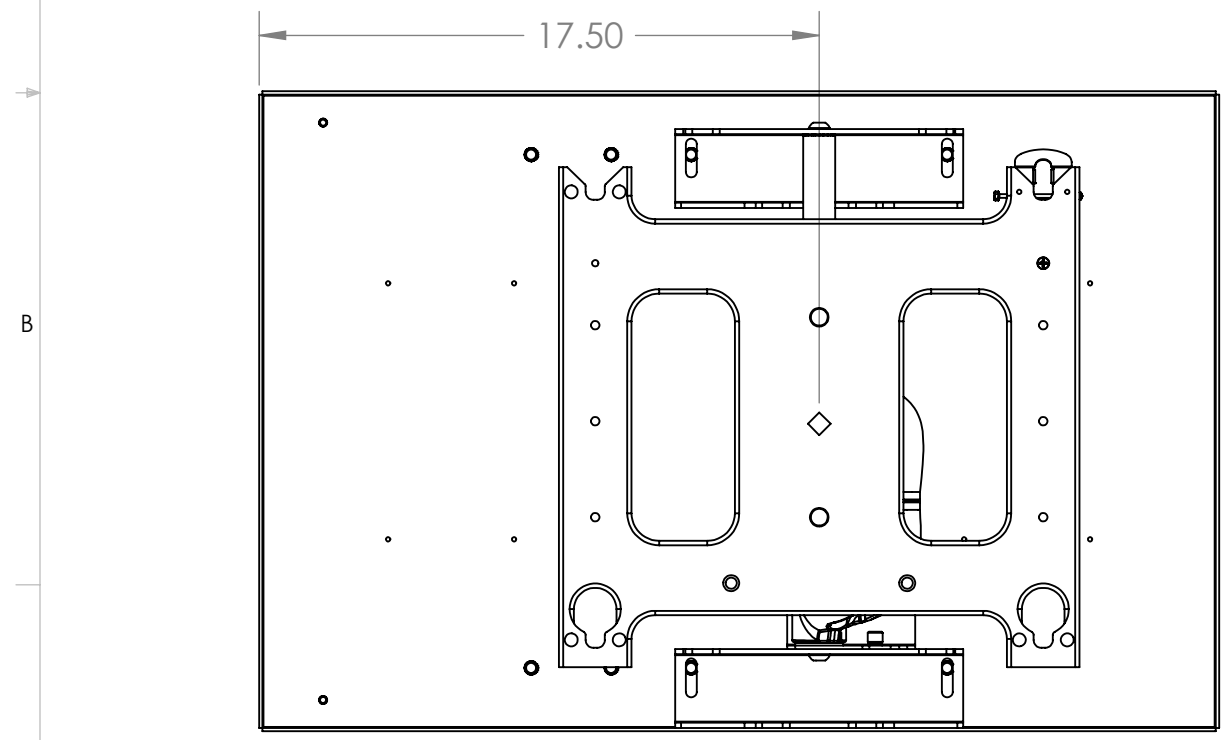

RETRACTED

EXTENDED

RETRACTED DEPTH
APPROXIMATELY .50"
(12mm)

RETRACTED

MAX EXTENSION
APPROXIMATELY 22" (560mm)

EXTENDED

CHIEF MANUFACTURING INC.
MOUNT ORDER NUMBER IS PWRIW
PHONE: 1-800-582-6480

SHEET SCALE = 1:6