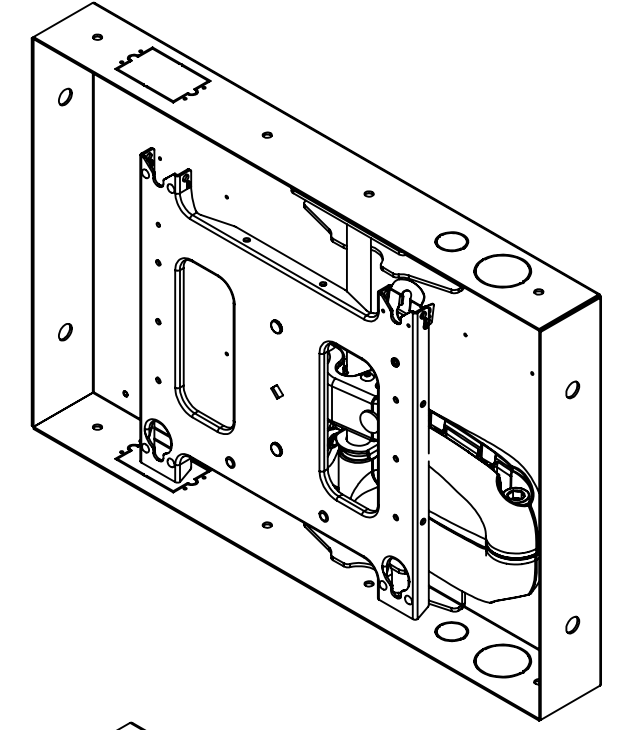

RETRACTED

EXTENDED

RETRACTED DEPTH
APPROXIMATELY .50"
(12mm)

RETRACTED

MAX EXTENSION
APPROXIMATELY 22" (560mm)

EXTENDED

CHIEF MANUFACTURING INC.
MOUNT ORDER NUMBER IS PWRIW
PHONE: 1-800-582-6480

SHEET SCALE = 1:6