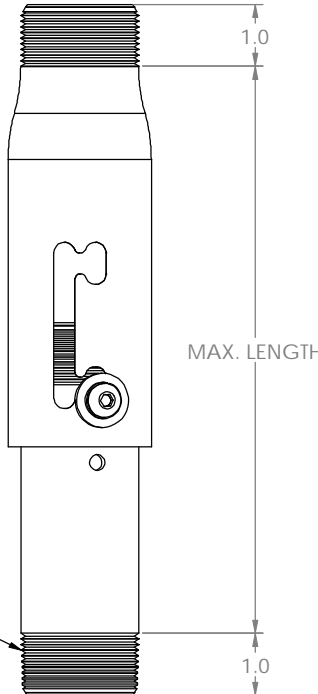

FULLY RETRACTED

FULLY EXTENDED

ALL THREADS ARE 1-1/2" NPT

CMS EXTENSION COLUMNS

Model #	Minimum Length (")	Maximum Length (")
CMS006009	6	9
CMS009012	9	12
CMS012018	12	18
CMS018024	18	24
CMS0203	24	36
CMS0305	36	60
CMS0406	48	72
CMS0507	60	84
CMS0608	72	96
CMS0709	84	108
CMS0810	96	120
CMS0911	108	132
CMS1012	120	144

ALL PIPES CAN BE ADJUSTED IN 1" INCREMENTS

ALL COLUMNS ARE MADE OF ALUMINUM AND CAN SUPPORT UP TO 500 LB.

TO ORDER CHIEF PRODUCTS CALL 1-800-582-6480

WANT TO LEARN MORE ABOUT CHIEF AND IT'S PRODUCTS? CHECK OUT WWW.CHIEFMFG.COM