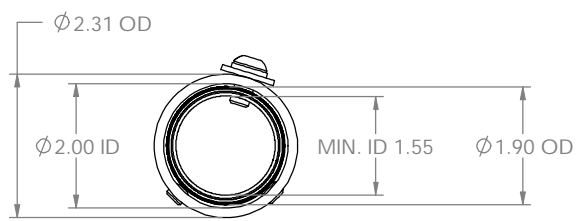

FULLY RETRACTED

FULLY EXTENDED

ALL THREADS ARE 1-1/2" NPT

CMS EXTENSION COLUMNS

Model #	Minimum Length (")	Maximum Length (")
CMS006009	6	9
CMS009012	9	12
CMS012018	12	18
CMS018024	18	24
CMS0203	24	36
CMS0305	36	60
CMS0406	48	72
CMS0507	60	84
CMS0608	72	96
CMS0709	84	108
CMS0810	96	120
CMS0911	108	132
CMS1012	120	144

ALL PIPES CAN BE ADJUSTED IN 1" INCREMENTS

ALL COLUMNS ARE MADE OF ALUMINUM AND CAN SUPPORT UP TO 500 LB.

TO ORDER CHIEF PRODUCTS CALL 1-800-582-6480

WANT TO LEARN MORE ABOUT CHIEF AND IT'S PRODUCTS? CHECK OUT WWW.CHIEFMFG.COM