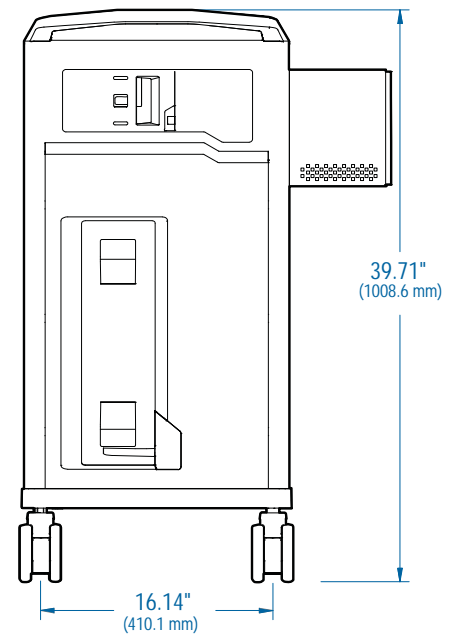

Tablet Management Cart 32 for Samsung Galaxy Tab Active 8.0"

Top View

See manual for more information.

Front View

Right Side View

Left Side View

© 2015 Ergotron, Inc. rev. 03/05/2015 DIM-TMCartGTA Content is subject to change without notification