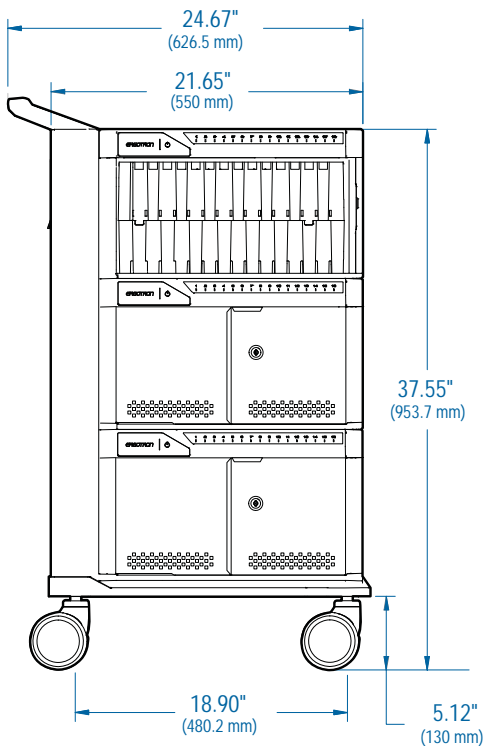

Tablet Management Cart 32 for Samsung Galaxy Tab Active 8.0"

Top View

See manual for more information.

Front View

Right Side View

Left Side View

© 2015 Ergotron, Inc. rev. 03/05/2015 DIM-TMCartGTA Content is subject to change without notification