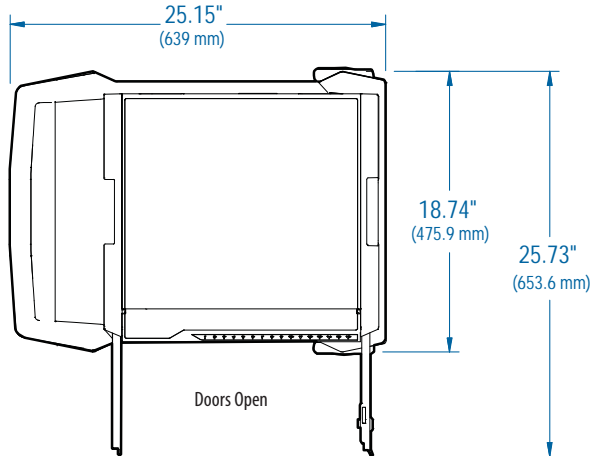

Tablet Management Cart 32 for Samsung Galaxy Tab Active 8.0"

Top View

See manual for more information.

Front View

Right Side View

Left Side View

© 2015 Ergotron, Inc. rev. 03/05/2015 DIM-TMCartGTA Content is subject to change without notification