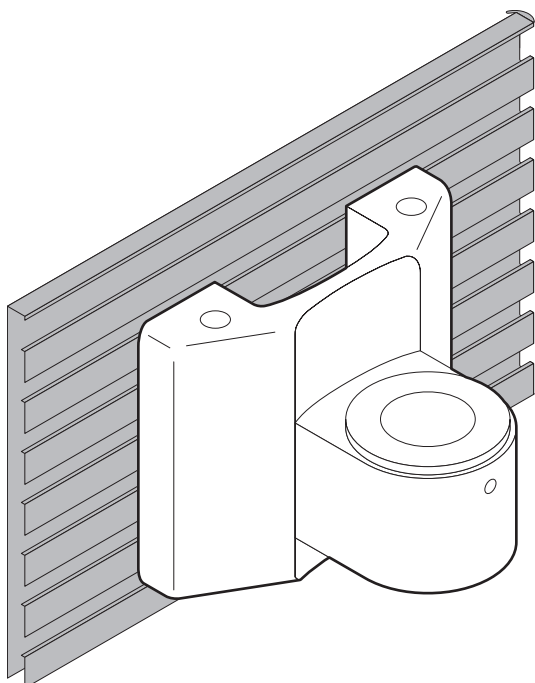

Model 8246

Slatwall Mount

LIBERATE
YOUR
DESKTOP

TOP VIEW

FRONT VIEW

BACK VIEW

Phone: 800.524.2744 | Fax: 610.253.9521 | E-mail: sales@LCDarms.com | Web: www.LCDarms.com