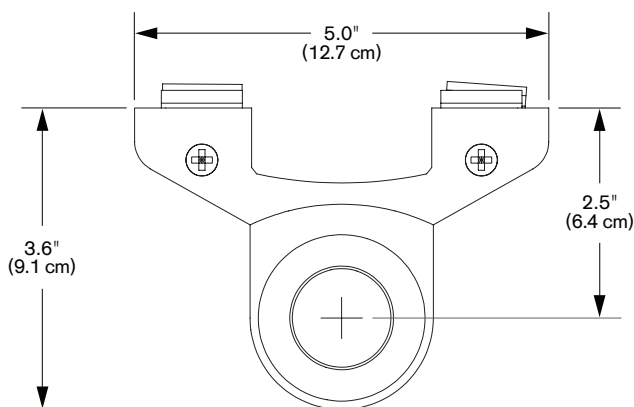

Model 8246

Slatwall Mount

LIBERATE
YOUR
DESKTOP

TOP VIEW

FRONT VIEW

BACK VIEW

Phone: 800.524.2744 | Fax: 610.253.9521 | E-mail: sales@LCDarms.com | Web: www.LCDarms.com