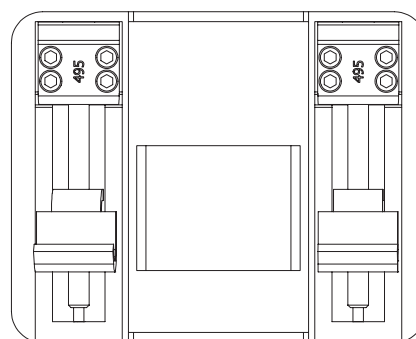

Model 8246

Slatwall Mount

LIBERATE
YOUR
DESKTOP

TOP VIEW

FRONT VIEW

BACK VIEW

Phone: 800.524.2744 | Fax: 610.253.9521 | E-mail: sales@LCDarms.com | Web: www.LCDarms.com