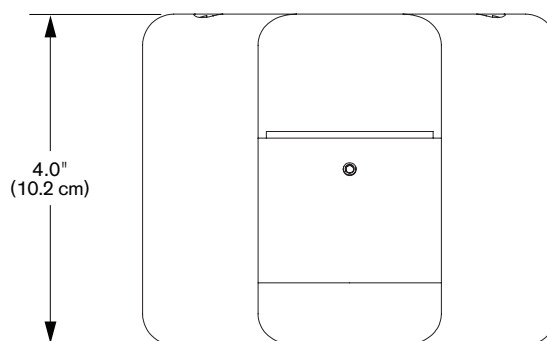

Model 8246

Slatwall Mount

LIBERATE
YOUR
DESKTOP

TOP VIEW

FRONT VIEW

BACK VIEW

Phone: 800.524.2744 | Fax: 610.253.9521 | E-mail: sales@LCDarms.com | Web: www.LCDarms.com