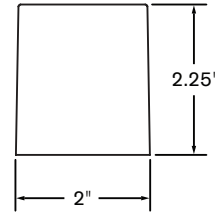

Model 8111

Specifications

MOUNTING OPTIONS

Desk
Clamp

Thru-
Desk

Wall
Mount

Grommet
Mount (hole greater than 2.5")

Side
Mount

Reverse
Wall
Mount

MOUNT COLUMN

SIDE VIEW

BOTTOM VIEW

BASE PLATE

TOP VIEW

SIDE VIEW

LARGE "L" BRACKET

SIDE VIEW

FRONT VIEW