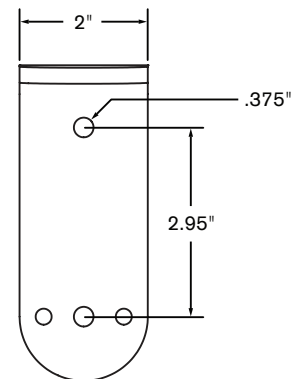

Model 8111

Specifications

MOUNTING OPTIONS

Desk
Clamp

Thru-
Desk

Wall
Mount

Grommet
Mount (hole greater than 2.5")

Side
Mount

Reverse
Wall
Mount

MOUNT COLUMN

SIDE VIEW

BOTTOM VIEW

BASE PLATE

TOP VIEW

SIDE VIEW

LARGE "L" BRACKET

SIDE VIEW

FRONT VIEW