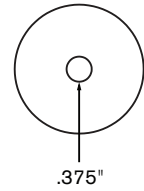

Model 8111

Specifications

MOUNTING OPTIONS

Desk
Clamp

Thru-
Desk

Wall
Mount

Grommet
Mount (hole greater than 2.5")

Side
Mount

Reverse
Wall
Mount

MOUNT COLUMN

SIDE VIEW

BOTTOM VIEW

BASE PLATE

TOP VIEW

SIDE VIEW

LARGE "L" BRACKET

SIDE VIEW

FRONT VIEW