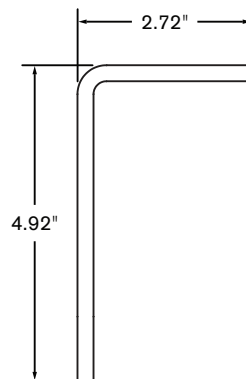

Model 8111

Specifications

MOUNTING OPTIONS

Desk
Clamp

Thru-
Desk

Wall
Mount

Grommet
Mount (hole greater than 2.5")

Side
Mount

Reverse
Wall
Mount

MOUNT COLUMN

SIDE VIEW

BOTTOM VIEW

BASE PLATE

TOP VIEW

SIDE VIEW

LARGE "L" BRACKET

SIDE VIEW

FRONT VIEW