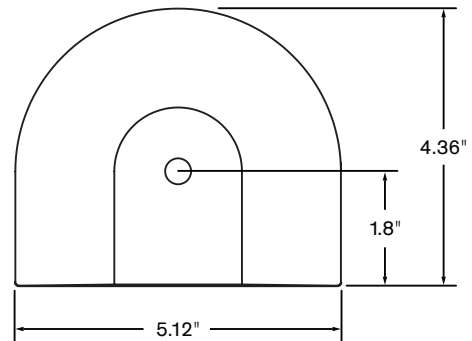

Model 8111

Specifications

MOUNTING OPTIONS

Desk
Clamp

Thru-
Desk

Wall
Mount

Grommet
Mount (hole greater than 2.5")

Side
Mount

Reverse
Wall
Mount

MOUNT COLUMN

SIDE VIEW

BOTTOM VIEW

BASE PLATE

TOP VIEW

SIDE VIEW

LARGE "L" BRACKET

SIDE VIEW

FRONT VIEW