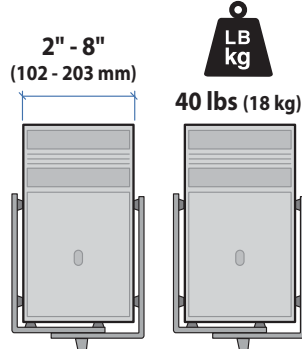

# Ergotron® StyleView

Dimensional & Range of Motion Illustrations

## StyleView® Sit Stand Combo System with Worksurface

Small CPU Holder

Medium CPU Holder

Wall Track

© 2014 Ergotron, Inc. rev. 01/09/2014 DIM-ComboWorksurfaceSystem Content is subject to change without notification