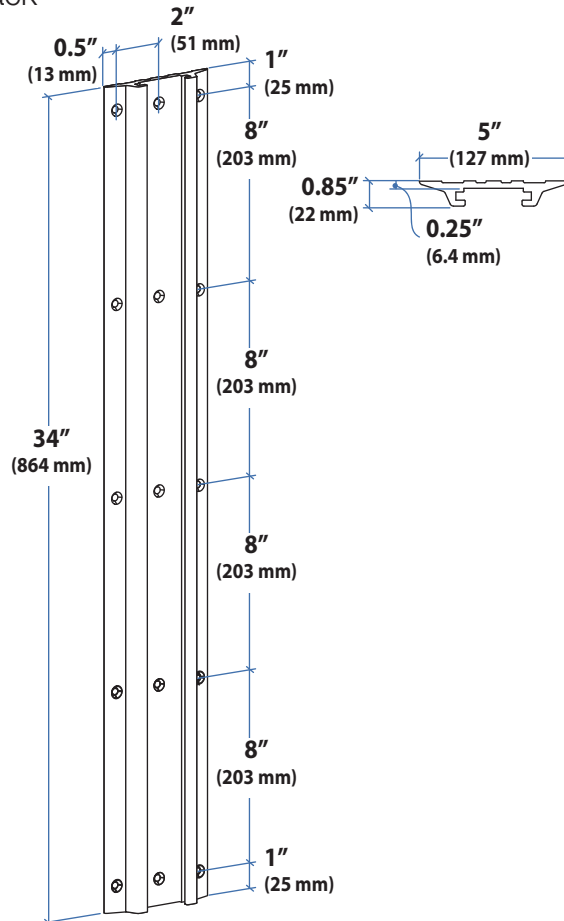

# Ergotron® StyleView

Dimensional & Range of Motion Illustrations

## StyleView® Sit Stand Combo System with Worksurface

Small CPU Holder

Medium CPU Holder

Wall Track

© 2014 Ergotron, Inc. rev. 01/09/2014 DIM-ComboWorksurfaceSystem Content is subject to change without notification