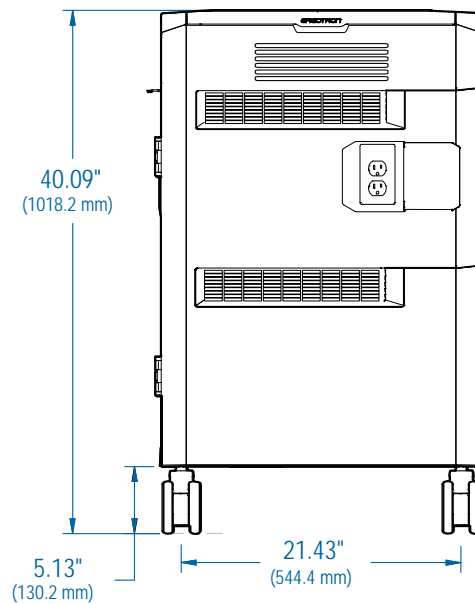

Ergotron® PS Tablet Charging Cart, AC

Dimensional Illustrations

Front View

Auxillary Outlet Side View

Cord Bay Side View

Top View

30 Slots for devices of the following size:

- Individual device dimensions (including cover): up to 12.8"W x 11.4"H x 1.0"D (325 x 290 x 25 mm)
- Individual device weight: ≤ 3.3 lbs (1.5 kg)