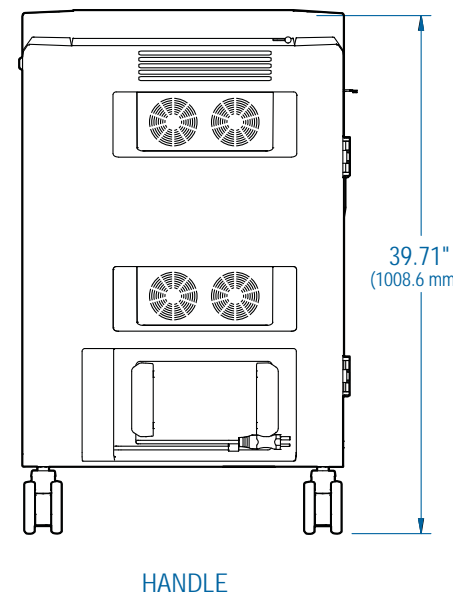

Ergotron® PS Tablet Charging Cart, AC

Dimensional Illustrations

Front View

Auxillary Outlet Side View

Cord Bay Side View

Top View

30 Slots for devices of the following size:

- Individual device dimensions (including cover): up to 12.8"W x 11.4"H x 1.0"D (325 x 290 x 25 mm)
- Individual device weight: ≤ 3.3 lbs (1.5 kg)