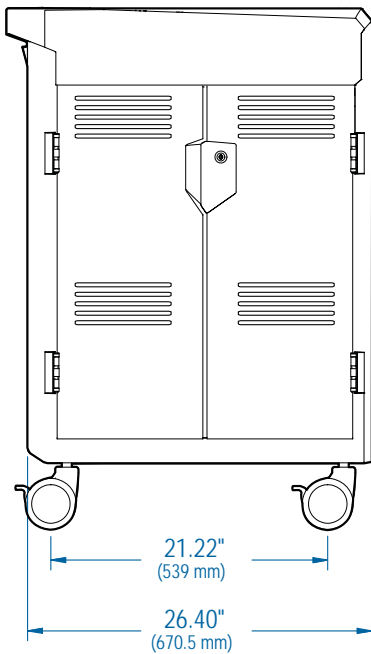

Ergotron® PS Tablet Charging Cart, AC

Dimensional Illustrations

Front View

Auxillary Outlet Side View

Cord Bay Side View

Top View

30 Slots for devices of the following size:

- Individual device dimensions (including cover): up to 12.8"W x 11.4"H x 1.0"D (325 x 290 x 25 mm)
- Individual device weight: ≤ 3.3 lbs (1.5 kg)