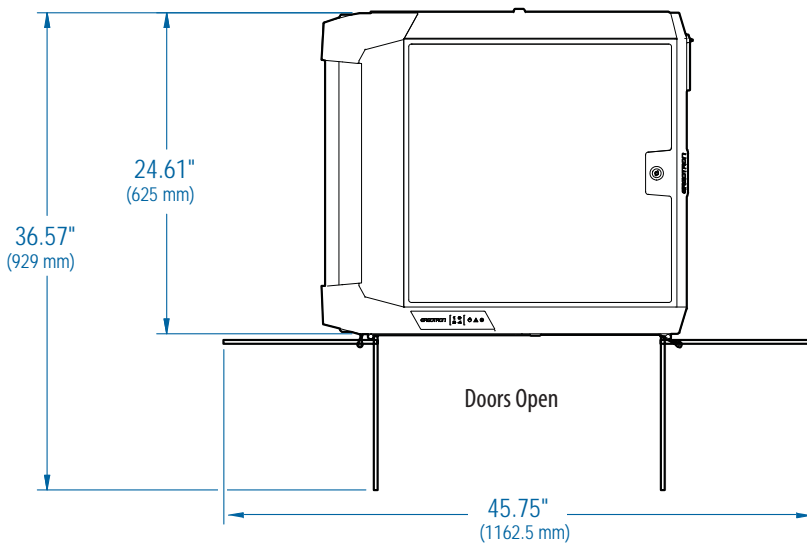

Ergotron® PS Tablet Charging Cart, AC

Dimensional Illustrations

Front View

Auxillary Outlet Side View

Cord Bay Side View

Top View

30 Slots for devices of the following size:

- Individual device dimensions (including cover): up to 12.8"W x 11.4"H x 1.0"D (325 x 290 x 25 mm)
- Individual device weight: ≤ 3.3 lbs (1.5 kg)