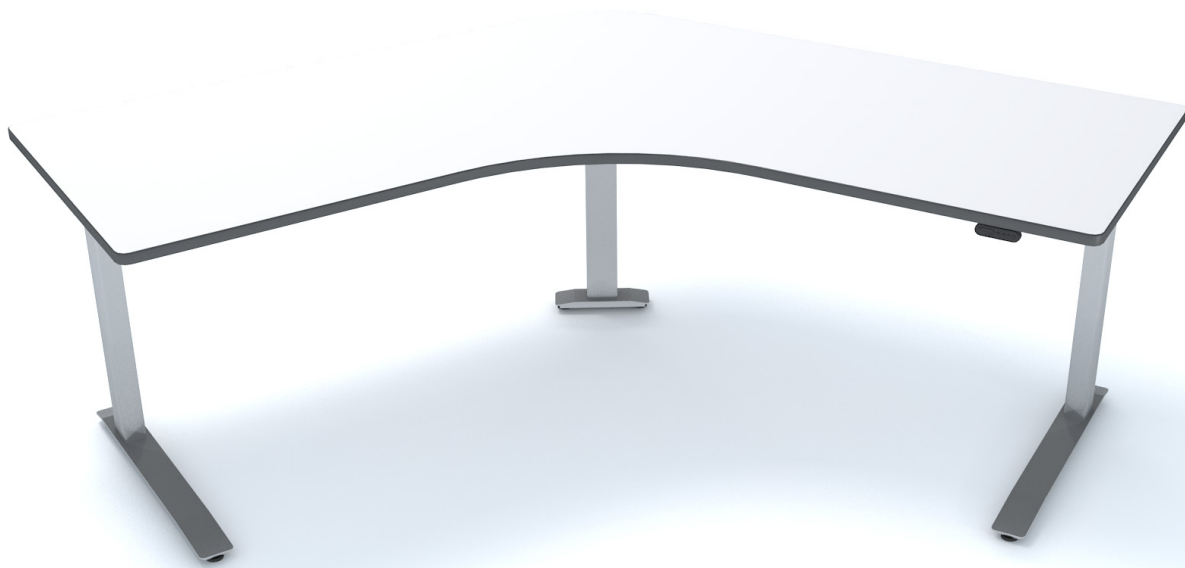

SE2 specifications

height range: 27"– 46.5"

weight capacity: 350 lbs.

adjustability: simple up/down control for ease of adjustment

maintenance requirements: no maintenance is required

frame colors: black, white, silver

special features: switch upgrade with digital read out & memory settings available

see catalog for full details

SE3 specifications

height range: 27"– 46.5"

weight capacity: 525 lbs.

adjustability: simple up/down control for ease of adjustment

maintenance requirements: no maintenance is required

frame colors: black, white, silver

special features: switch upgrade with digital read out & memory settings available

see catalog for full details

SEV3 specifications

height range: 27"– 46.5"

weight capacity: 525 lbs.

adjustability: simple up/down control for ease of adjustment

maintenance requirements: no maintenance is required

frame colors: black, white, silver

special features: switch upgrade with digital read out & memory settings available