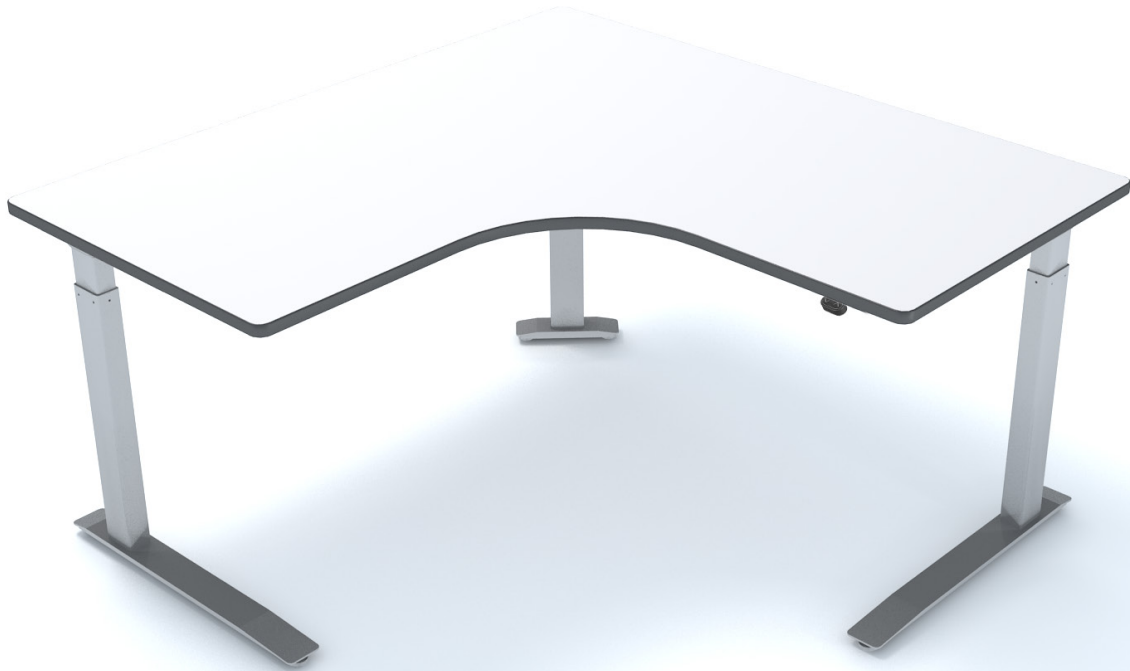

SE2 specifications

height range: 27"– 46.5"

weight capacity: 350 lbs.

adjustability: simple up/down control for ease of adjustment

maintenance requirements: no maintenance is required

frame colors: black, white, silver

special features: switch upgrade with digital read out & memory settings available

see catalog for full details

SE3 specifications

height range: 27"– 46.5"

weight capacity: 525 lbs.

adjustability: simple up/down control for ease of adjustment

maintenance requirements: no maintenance is required

frame colors: black, white, silver

special features: switch upgrade with digital read out & memory settings available

see catalog for full details

SEV3 specifications

height range: 27"– 46.5"

weight capacity: 525 lbs.

adjustability: simple up/down control for ease of adjustment

maintenance requirements: no maintenance is required

frame colors: black, white, silver

special features: switch upgrade with digital read out & memory settings available