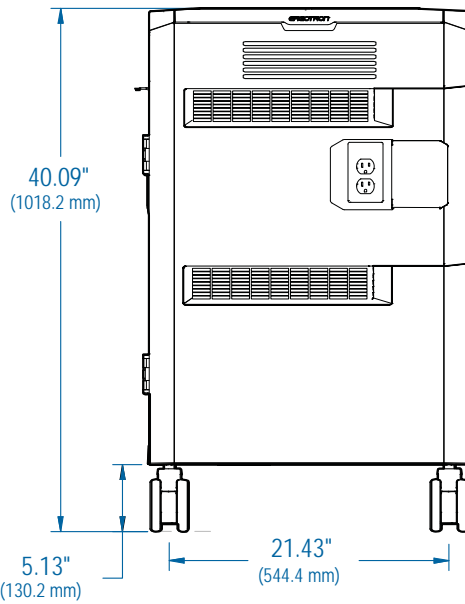

Ergotron® PS Laptop Carts

Dimensional Illustrations

Front View

Auxillary Outlet Side View

Cord Bay Side View

Top View

Maximum laptop/tablet size

- Individual laptop/tablet dimensions (including cover): up to 15.1 W x 11.0 D x 1.7 H in (38.4 x 28.0 x 4.3 cm)
- Individual laptop/tablet weight: ≤6.5 lb (2.9 kg)