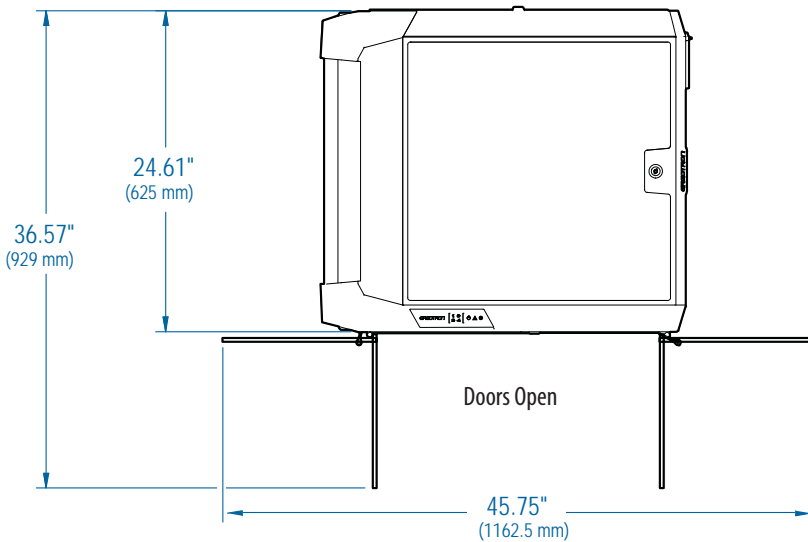

Ergotron® PS Laptop Carts

Dimensional Illustrations

Front View

Auxillary Outlet Side View

Cord Bay Side View

Top View

Maximum laptop/tablet size

- Individual laptop/tablet dimensions (including cover): up to 15.1 W x 11.0 D x 1.7 H in (38.4 x 28.0 x 4.3 cm)
- Individual laptop/tablet weight: ≤6.5 lb (2.9 kg)