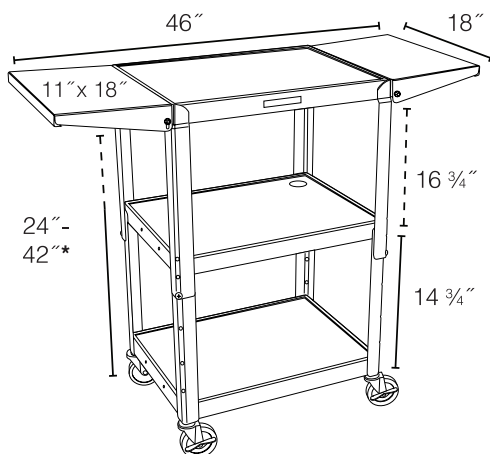

Adjustable Height Steel A/V Cart

AVJ42DL
24"W x 18"D x 42"H

- Multipurpose steel utility cart perfect for use with audio/video equipment and more
- Roll formed shelves with powder coat paint finish
- Tables are robotically-welded for stability, with easy-access cable holes to keep the cart clean, organized and safe
- Measures 24"W x 18"D x 42"H with adjustable height from 24" to 42" in 2" increments
- Drop leaf side shelves measure 11"W x 18"D
- .25" retaining lip borders flat shelves
- Rolling cart with four 4" silent roll, full swivel ball bearing casters, two with locking brake
- Three-outlet, 15' UL and CSA listed electrical assembly with cord plug snap