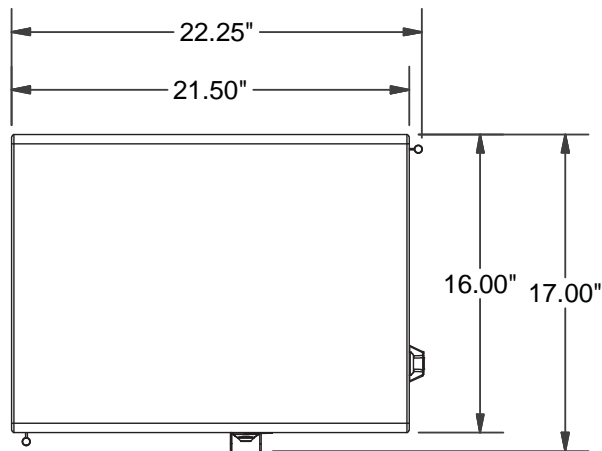

Built with Anthro-DNA™

YES12 Charging Cabinet for Mini-Laptops

© 2015 Ergotron, Inc. rev. 01/05/16 Dim-Anthro-YESMLCGMPW Content is subject to change without notification

**Americas Sales and
Corporate Headquarters**