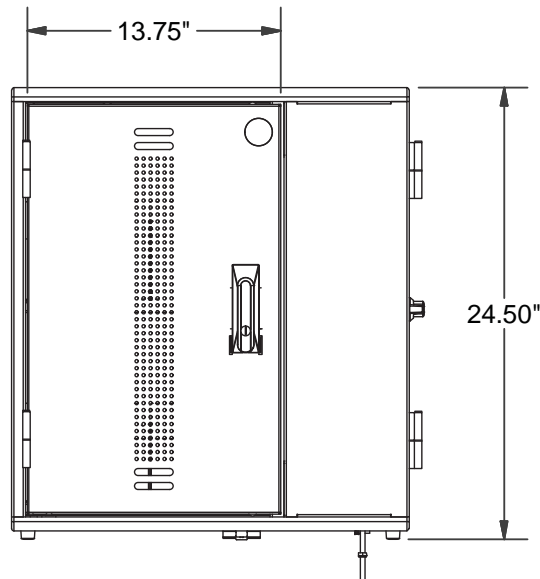

Built with Anthro-DNA™

YES12 Charging Cabinet for Mini-Laptops

© 2015 Ergotron, Inc. rev. 01/05/16 Dim-Anthro-YESMLCGMPW Content is subject to change without notification

**Americas Sales and
Corporate Headquarters**