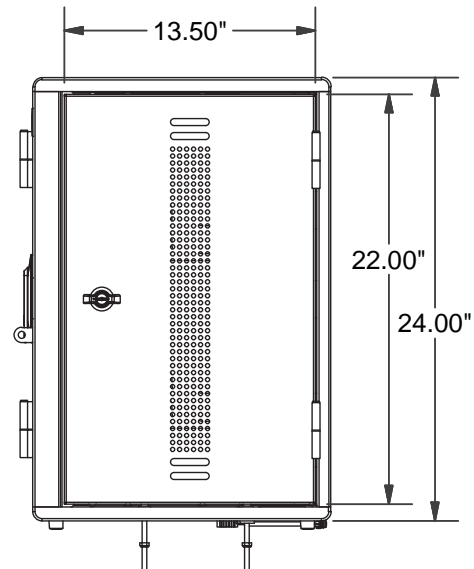

Built with Anthro-DNA™

YES12 Charging Cabinet for Mini-Laptops

© 2015 Ergotron, Inc. rev. 01/05/16 Dim-Anthro-YESMLCGMPW Content is subject to change without notification

**Americas Sales and
Corporate Headquarters**