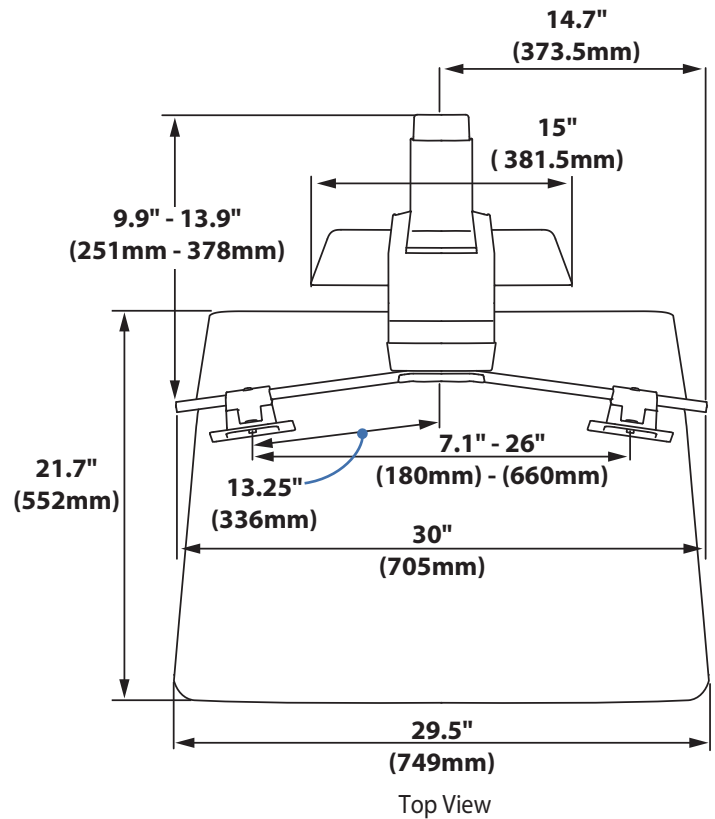

Ergotron®

Workfit-SR, Dual Monitor, Short Surface

Dimensional and Range of Motion Illustrations

© 2015 Ergotron, Inc. rev. 1/29/16 DIM-WorkFitSR_DualShortSurface Content is subject to change without notification