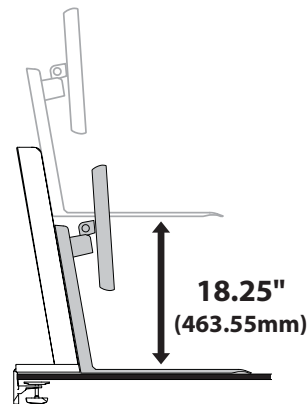

© 2015 Ergotron, Inc. rev. 1/29/16 DIM-WorkFitSR_DualShortSurface Content is subject to change without notification

Americas Sales and Corporate Headquarters

St. Paul, MN USA
(800) 888-8458
+1-651-681-7600
www.ergotron.com
sales@ergotron.com

EMEA Sales

Amersfoort, The Netherlands
+31 33 45 45 600
www.ergotron.com
info.eu@ergotron.com

APAC Sales

Tokyo, Japan
www.ergotron.com
apaccustomerservice@ergotron.com

Worldwide OEM Sales

www.ergotron.com
info.oem@ergotron.com