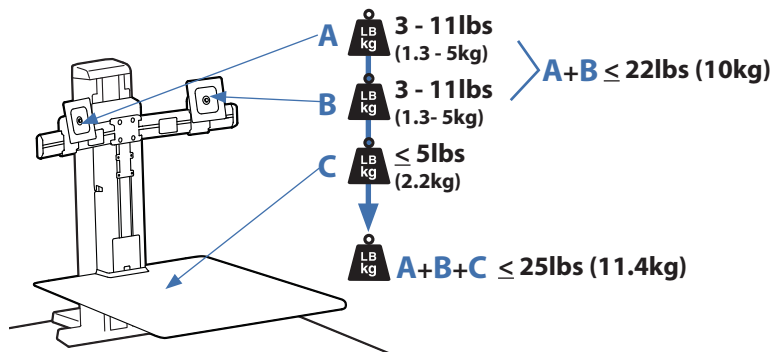

Ergotron®

Workfit-SR, Dual Monitor, Short Surface

Dimensional and Range of Motion Illustrations

© 2015 Ergotron, Inc. rev. 1/29/16 DIM-WorkFitSR_DualShortSurface Content is subject to change without notification