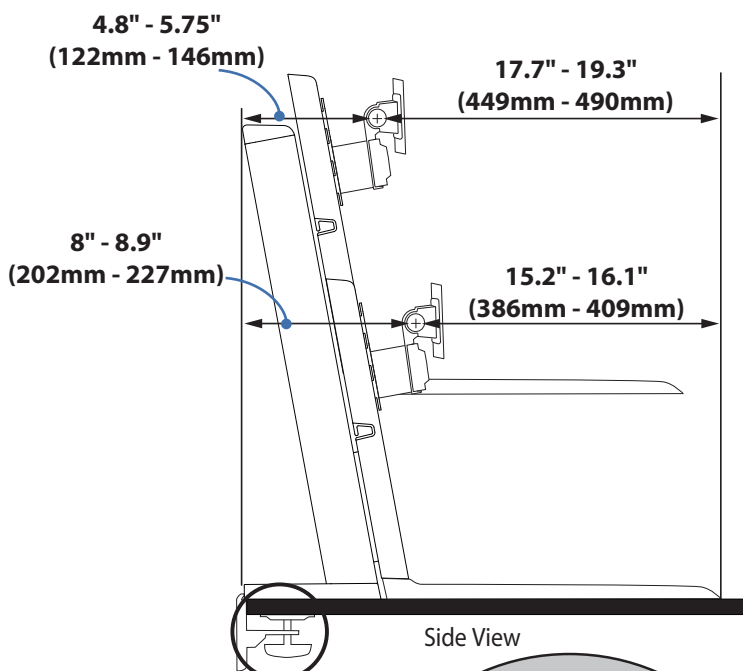

Ergotron®

Workfit-SR, Dual Monitor, Short Surface

Dimensional and Range of Motion Illustrations

© 2015 Ergotron, Inc. rev. 1/29/16 DIM-WorkFitSR_DualShortSurface Content is subject to change without notification