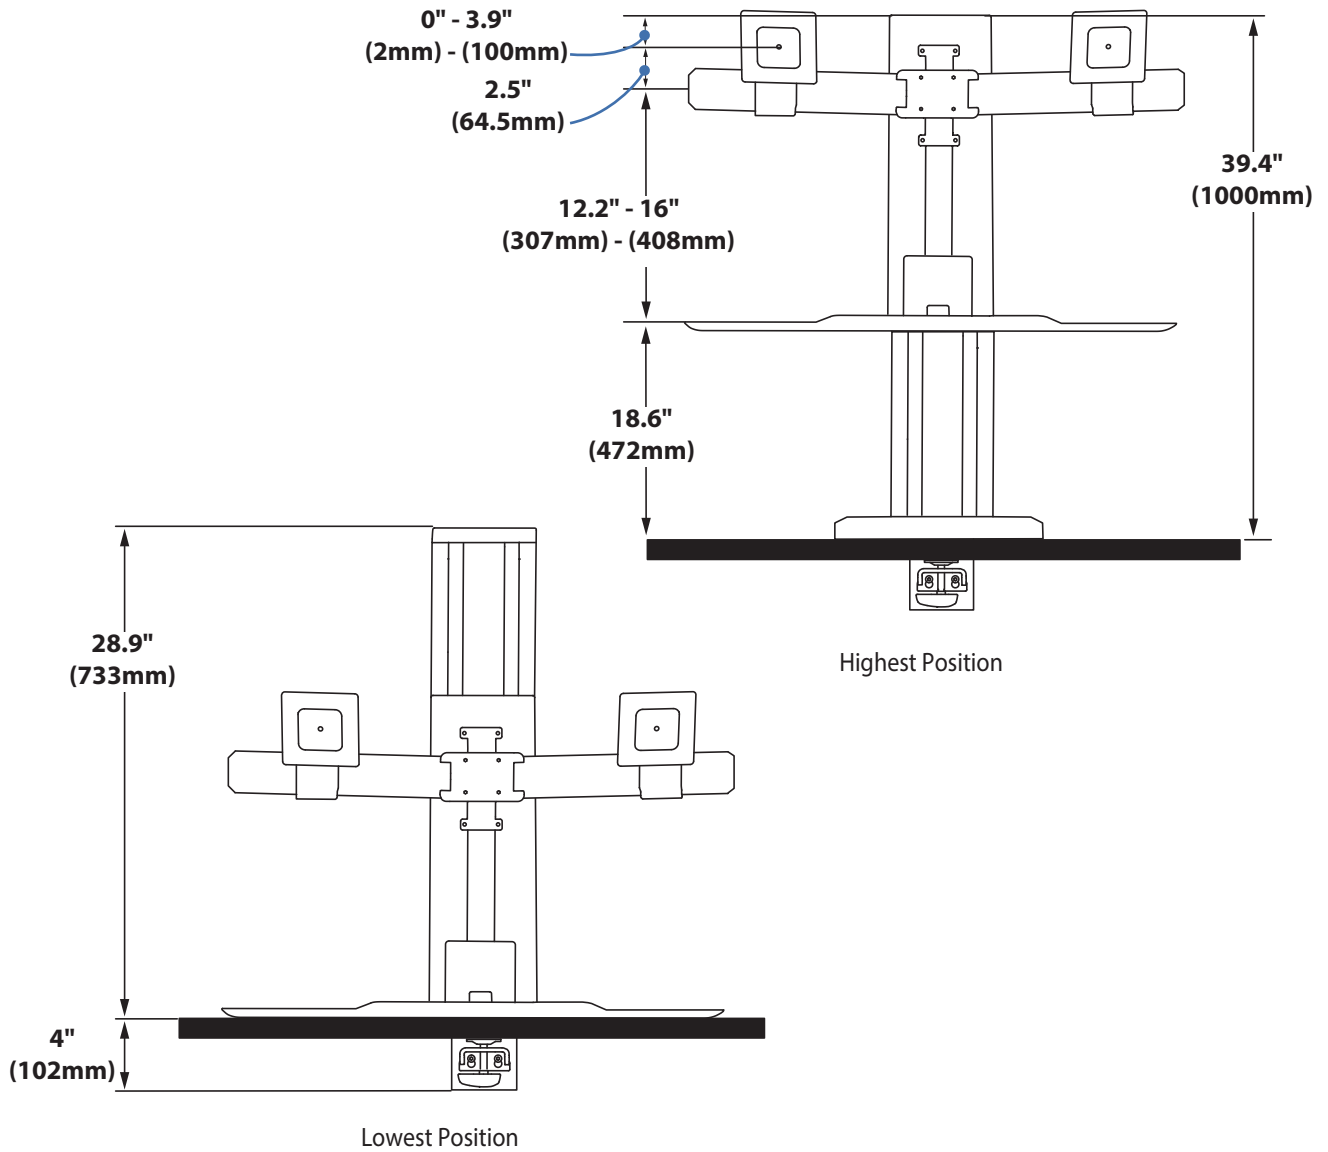

© 2015 Ergotron, Inc. rev. 1/29/16 DIM-WorkFitSR_DualShortSurface Content is subject to change without notification

Americas Sales and Corporate Headquarters

St. Paul, MN USA
(800) 888-8458
+1-651-681-7600
www.ergotron.com
sales@ergotron.com

EMEA Sales

Amersfoort, The Netherlands
+31 33 45 45 600
www.ergotron.com
info.eu@ergotron.com

APAC Sales

Tokyo, Japan
www.ergotron.com
apaccustomerservice@ergotron.com

Worldwide OEM Sales

www.ergotron.com
info.oem@ergotron.com