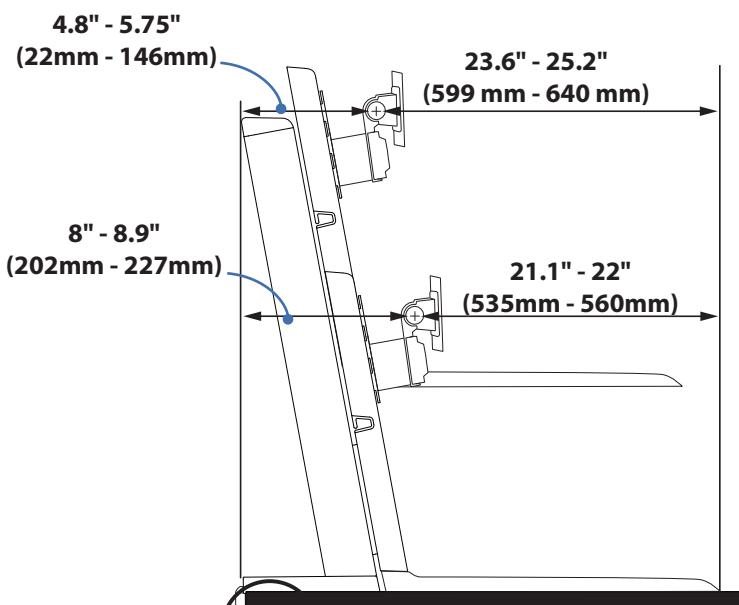

Ergotron®

Workfit-SR, Dual Monitor

Dimensional and Range
of Motion Illustrations

© 2015 Ergotron, Inc. rev. 1/29/16 DIM-WorkFitSR_DualMonitor Content is subject to change without notification

Americas Sales and Corporate Headquarters