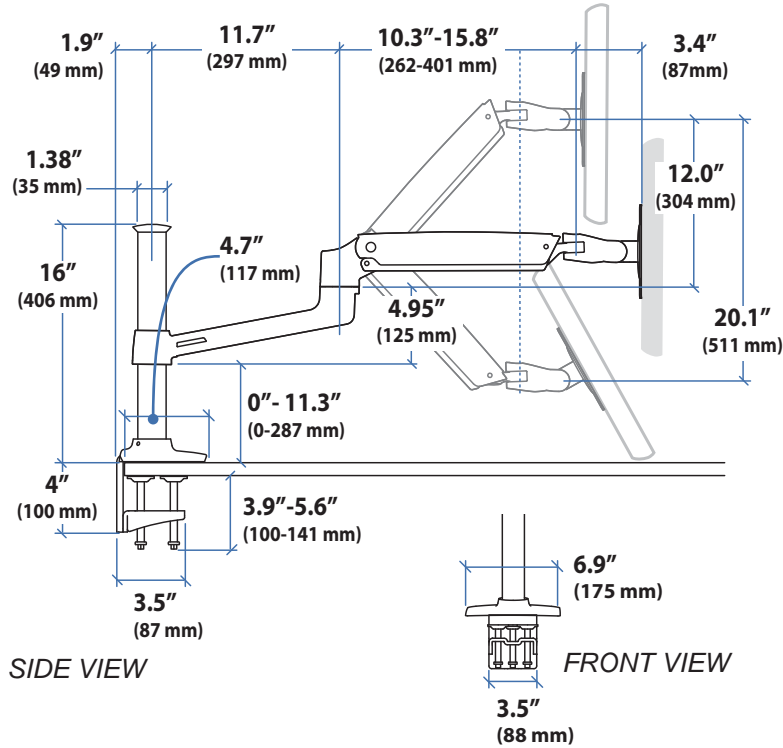

### Dimensional & Range of Motion Illustrations

#### Dimensions

#### Desk Thickness 0.78"-2.56" (20-65mm)

© 2013 Ergotron, Inc. rev. 11/14/2013 DIM-LXStSDesk Content is subject to change without notification

### Weight Capacity

Monitor depth greater than 2.5" (64 mm) may diminish capacity.  
Call Ergotron for more information.