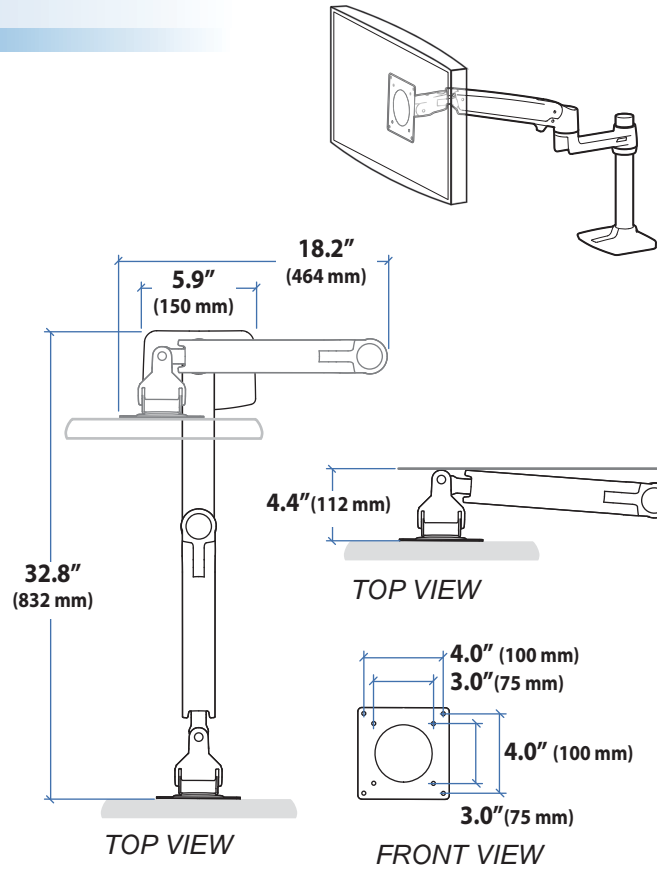

## Sit-Stand Desk Mount LCD Arm

#### Dimensions

#### Desk Thickness 0.78"-2.56" (20-65mm)

© 2013 Ergotron, Inc. rev. 11/14/2013 DIM-LXStSDesk Content is subject to change without notification

### Weight Capacity

Monitor depth greater than 2.5" (64 mm) may diminish capacity.  
Call Ergotron for more information.