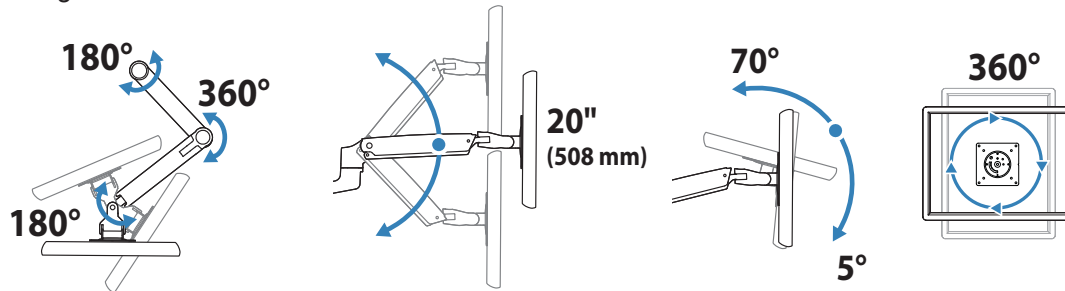

APAC Sale

Tokyo, Japan
www.ergotron.com
apaccustomerservice@ergotron.com

Worldwide OEM Sales

www.ergotron.com
info.oem@ergotron.com

Ergotron® LX

Sit-Stand Desk Mount LCD Arm

Dimensional & Range of Motion Illustrations

Range of Motion

Weight Capacity

Monitor depth greater than 2.5" (64 mm) may diminish capacity. Call Ergotron for more information.

Maximum Screen

Size* = 42"

*Limited to 25 lbs maximum

© 2014 Ergotron, Inc. rev. 01/14/2014 DIM-LXStSDesk Content is subject to change without notification