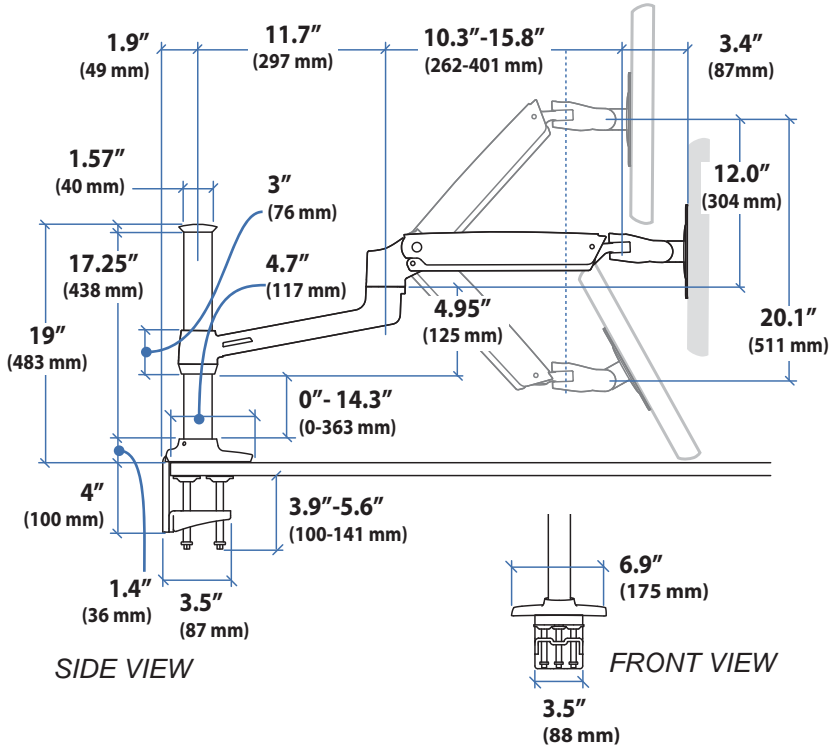

Ergotron® LX

Sit-Stand Desk Mount LCD Arm

Dimensional & Range of Motion Illustrations

Dimensions

Desk Thickness 0.78"-2.56" (20-65mm)

© 2014 Ergotron, Inc. rev. 01/14/2014 DIM-LXStSDesk Content is subject to change without notification

Range of Motion

Weight Capacity

Monitor depth greater than 2.5" (64 mm) may diminish capacity. Call Ergotron for more information.

Maximum Screen

Size* = 42"

*Limited to 25 lbs maximum

© 2014 Ergotron, Inc. rev. 01/14/2014 DIM-LXStSDesk Content is subject to change without notification