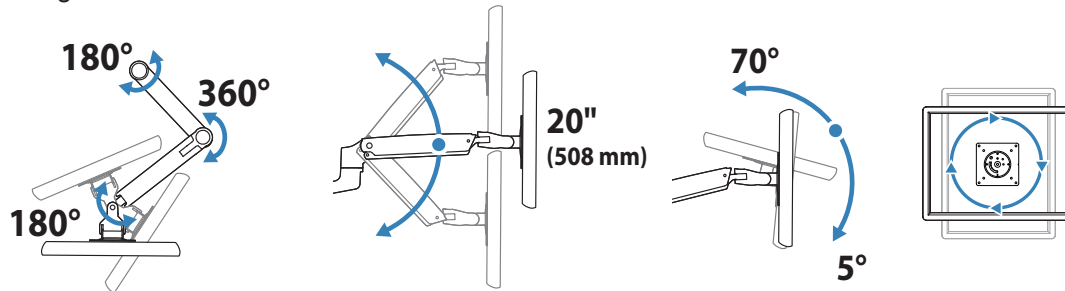

APAC Sale

Tokyo, Japan
www.ergotron.com
apaccustomerservice@ergotron.com

Worldwide OEM Sales

www.ergotron.com
info.oem@ergotron.com

Ergotron® LX

HD Sit-Stand Desk Mount LCD Arm

Dimensional & Range of Motion Illustrations

Range of Motion

Weight Capacity

Monitor depth greater than 2.5" (64 mm) may diminish capacity. Call Ergotron for more information.

**Maximum Screen
Size* = 46"**
***Limited to 30 lbs
maximum**

© 2015 Ergotron, Inc. rev. 02/26/2015 DIM-LXHDSStDesk Content is subject to change without notification