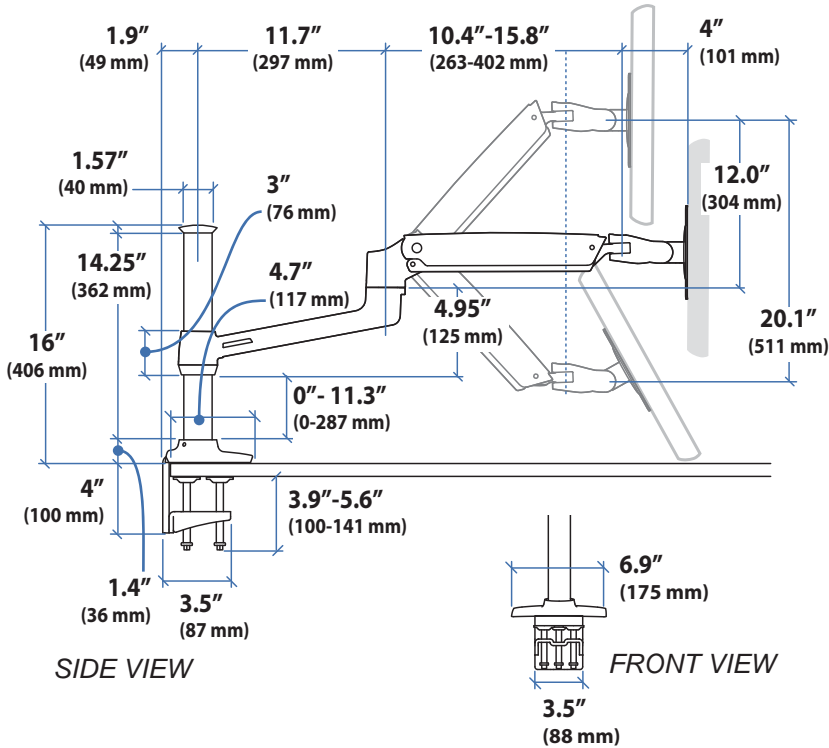

Ergotron® LX

HD Sit-Stand Desk Mount LCD Arm

Dimensional & Range of Motion Illustrations

Dimensions

Desk Thickness 0.78"-2.56" (20-65mm)

© 2015 Ergotron, Inc. rev. 02/26/2015 DIM-LXHDSStDesk Content is subject to change without notification

Range of Motion

Weight Capacity

Monitor depth greater than 2.5" (64 mm) may diminish capacity. Call Ergotron for more information.

**Maximum Screen
Size* = 46"**
***Limited to 30 lbs
maximum**

© 2015 Ergotron, Inc. rev. 02/26/2015 DIM-LXHDSStDesk Content is subject to change without notification