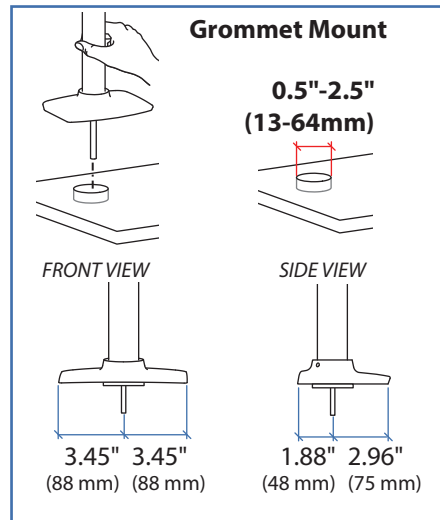

Ergotron® LX

HD Sit-Stand Desk Mount LCD Arm

Dimensional & Range of Motion Illustrations

Dimensions

Desk Thickness 0.78"-2.56" (20-65mm)

© 2015 Ergotron, Inc. rev. 02/26/2015 DIM-LXHDSStDesk Content is subject to change without notification

Range of Motion

Weight Capacity

Monitor depth greater than 2.5" (64 mm) may diminish capacity. Call Ergotron for more information.

**Maximum Screen
Size* = 46"**
***Limited to 30 lbs
maximum**

© 2015 Ergotron, Inc. rev. 02/26/2015 DIM-LXHDSStDesk Content is subject to change without notification