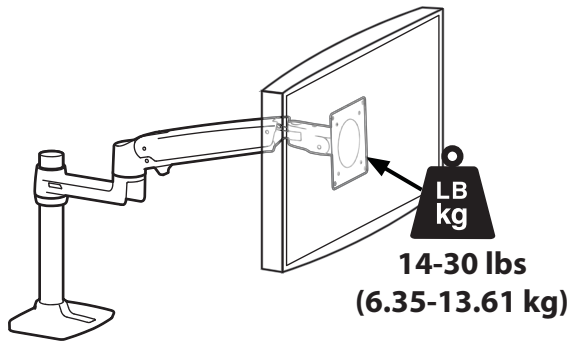

APAC Sale

Tokyo, Japan
www.ergotron.com
apaccustomerservice@ergotron.com

Worldwide OEM Sales

www.ergotron.com
info.oem@ergotron.com

Ergotron® LX

HD Sit-Stand Desk Mount LCD Arm

Dimensional & Range of Motion Illustrations

Range of Motion

Weight Capacity

Monitor depth greater than 2.5" (64 mm) may diminish capacity. Call Ergotron for more information.

**Maximum Screen
Size* = 46"**
***Limited to 30 lbs
maximum**

© 2015 Ergotron, Inc. rev. 02/26/2015 DIM-LXHDSStDesk Content is subject to change without notification