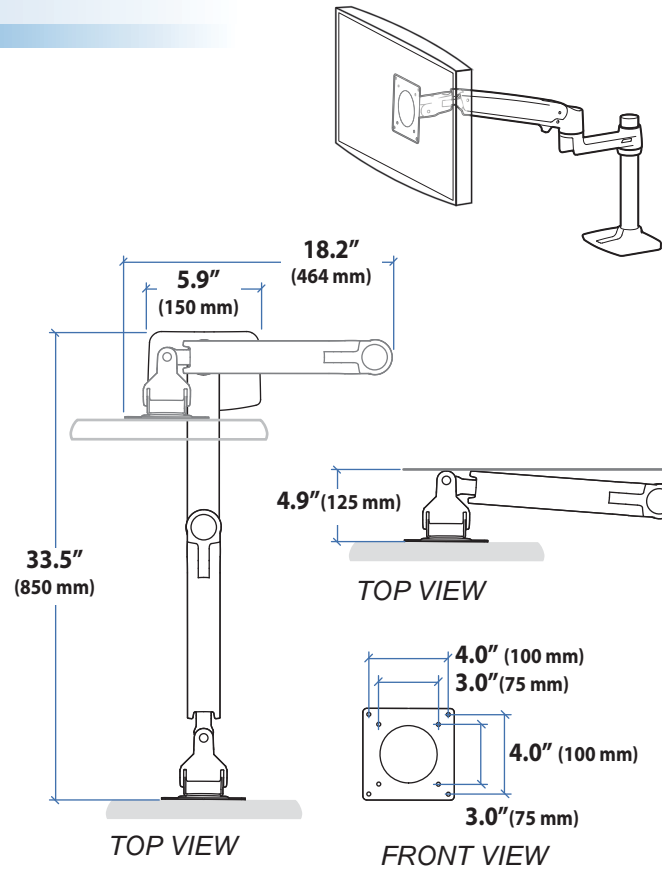

Ergotron® LX

HD Sit-Stand Desk Mount LCD Arm

Dimensional & Range of Motion Illustrations

Dimensions

Desk Thickness 0.78"-2.56" (20-65mm)

© 2015 Ergotron, Inc. rev. 02/26/2015 DIM-LXHDSStDesk Content is subject to change without notification

APAC Sale

Tokyo, Japan
www.ergotron.com
apaccustomerservice@ergotron.com

Worldwide OEM Sales

www.ergotron.com
info.oem@ergotron.com

Ergotron® LX

HD Sit-Stand Desk Mount LCD Arm

Dimensional & Range of Motion Illustrations

Range of Motion

Weight Capacity

Monitor depth greater than 2.5" (64 mm) may diminish capacity. Call Ergotron for more information.

**Maximum Screen
Size* = 46"**
***Limited to 30 lbs
maximum**

© 2015 Ergotron, Inc. rev. 02/26/2015 DIM-LXHDSStDesk Content is subject to change without notification