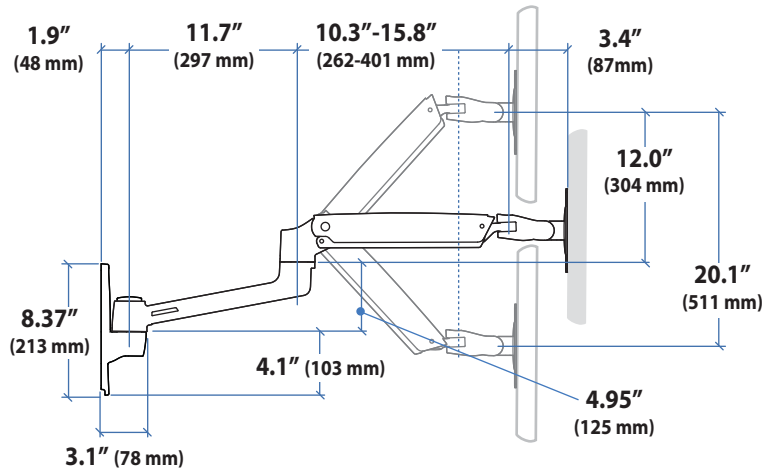

## Dimensional & Range of Motion Illustrations

#### Dimensions

### Weight Capacity

Monitor depth greater than 2.5" (64 mm) may diminish capacity.  
Call Ergotron for more information.