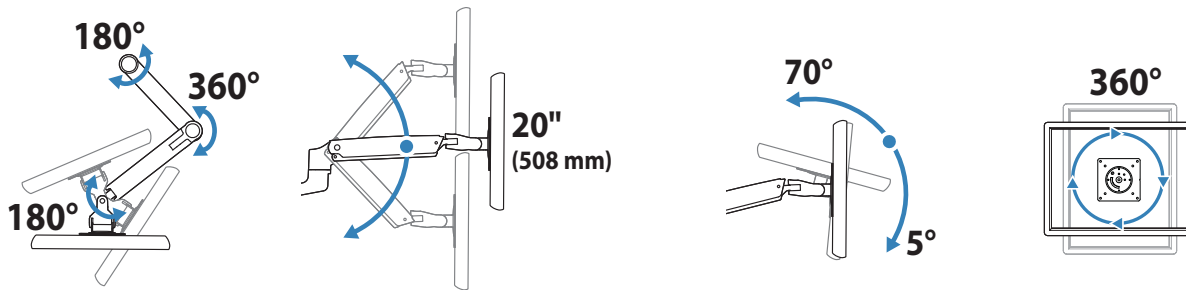

Range of Motion