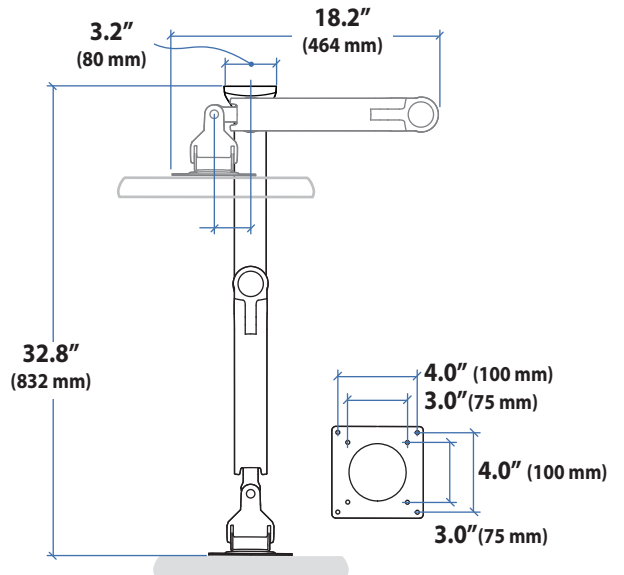

## Dimensional & Range of Motion Illustrations

#### Dimensions

### Weight Capacity

Monitor depth greater than 2.5" (64 mm) may diminish capacity.  
Call Ergotron for more information.