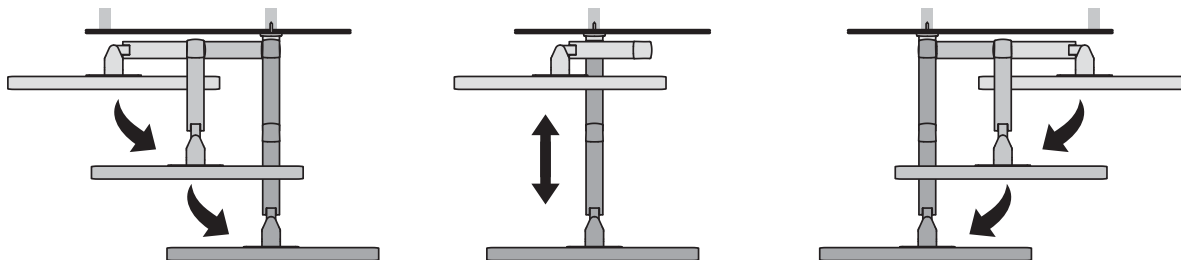

Range of Motion