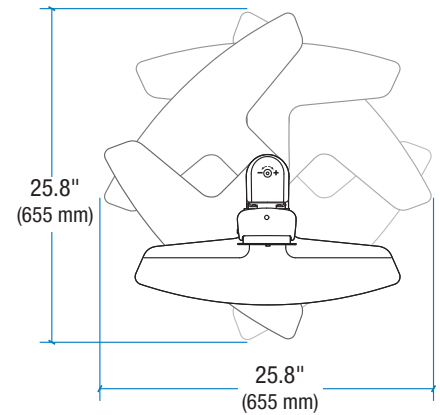

Ergotron® Neo-Flex™

Dimensional &
Range of Motion
Illustrations

Neo-Flex Widescreen Lift Stand: 33-329-085

Front View

Side View

Top View

Front View

Side View

Top View

Front View

Notes:

- Maximum Weight 36 lbs (16.3 kg).
- For 90° rotation at 0° tilt bezel size must not exceed 27" (685 mm)

© 2011 Ergotron, Inc. rev. 01/31/2011 DIM-074-C Content is subject to change without notification