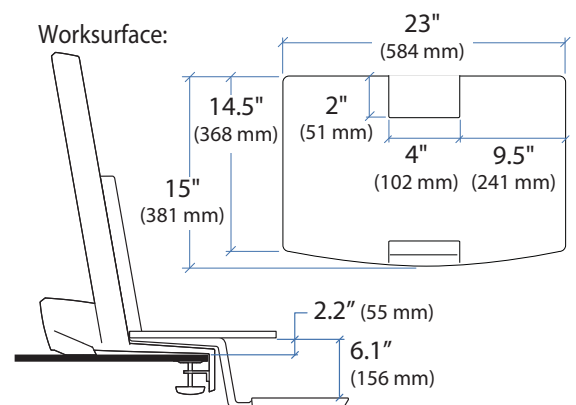

Tokyo, Japan
www.ergotron.com
apaccustomerservice@ergotron.com

www.ergotron.com
info.oem@ergotron.com

WorkFit-S with Worksurface, Single LCD Mount, HD

Weight Capacity:

*Keyboard Tray has 9 Mounting Locations - see page 5 for details.

Lowest Position

Highest Position

Worksurface:

Desk Thickness:

≤ 2.4" (60 mm)

90°

Portrait/Landscape rotation stop screw can be installed for 0° rotation.

0°

WorkFit-S with Worksurface, Dual

Weight Capacity:

*Keyboard Tray has 9 Mounting Locations - see page 5 for details.

Desk Thickness: ≤ 2.4" (60 mm)

This range accommodates most displays with screens up to 24" as well as some displays with screens as large as 26".
 Actual allowable width of displays will vary slightly depending on display thickness.
 Note that older versions of this product used a narrower crossbar, which accommodated monitors with screens of up to 22"