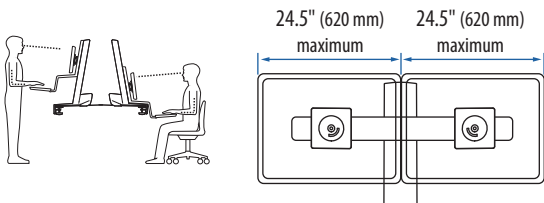

WorkFit-S with Worksurface, Dual

Weight Capacity:

*Keyboard Tray has 9 Mounting Locations - see page 5 for details.

Desk Thickness: ≤ 2.4" (60 mm)

This range accommodates most displays with screens up to 24" as well as some displays with screens as large as 26".
 Actual allowable width of displays will vary slightly depending on display thickness.
 Note that older versions of this product used a narrower crossbar, which accommodated monitors with screens of up to 22"