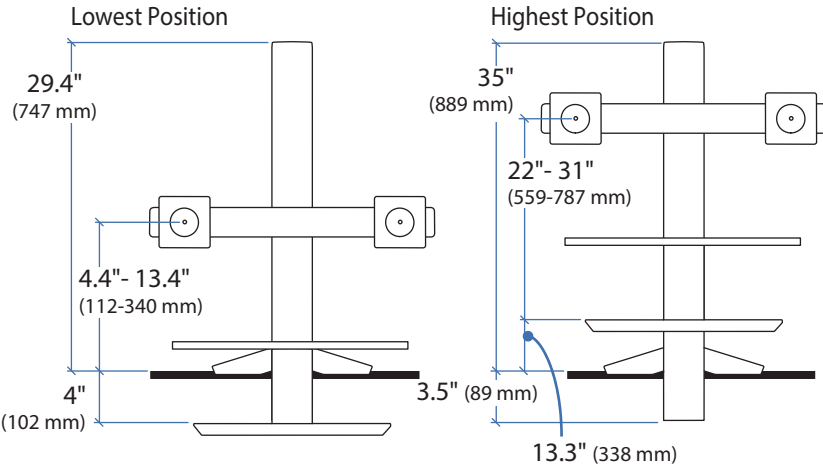

Lowest Position

Highest Position

Worksurface:

Desk Thickness:

≤ 2.4" (60 mm)

90°

Portrait/Landscape rotation stop screw can be installed for 0° rotation.

0°

WorkFit-S with Worksurface, Dual

Weight Capacity:

*Keyboard Tray has 9 Mounting Locations - see page 5 for details.

Desk Thickness: ≤ 2.4" (60 mm)

This range accommodates most displays with screens up to 24" as well as some displays with screens as large as 26".
 Actual allowable width of displays will vary slightly depending on display thickness.
 Note that older versions of this product used a narrower crossbar, which accommodated monitors with screens of up to 22"