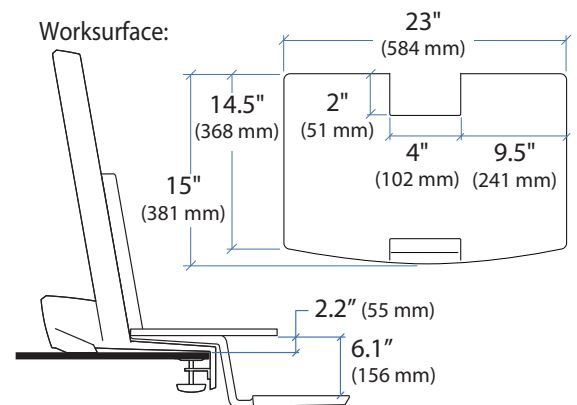

WorkFit-S with Worksurface, Single LCD Mount, LD

Weight Capacity:

*Keyboard Tray has 9 Mounting Locations - see page 5 for details.

Lowest Position

Highest Position

Worksurface:

Desk Thickness:

≤ 2.4" (60 mm)

360°

Portrait/Landscape rotation stop screw can be installed for 0° rotation.

0°

© 2014 Ergotron, Inc. rev. 06/25/2014 DIM-WorkFit-S-Worksurface Content is subject to change without notification

Americas Sales and Corporate Headquarters

WorkFit-S with Worksurface, Dual

Weight Capacity:

*Keyboard Tray has 9 Mounting Locations - see page 5 for details.

Desk Thickness: ≤ 2.4" (60 mm)

This range accommodates most displays with screens up to 24" as well as some displays with screens as large as 26".
 Actual allowable width of displays will vary slightly depending on display thickness.
 Note that older versions of this product used a narrower crossbar, which accommodated monitors with screens of up to 22"