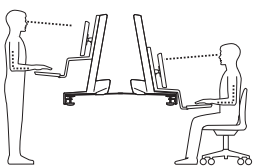

Portrait/Landscape rotation stop screw can be installed for 0° rotation.

0°

© 2014 Ergotron, Inc. rev. 06/25/2014 DIM-WorkFit-S-Worksurface Content is subject to change without notification

Americas Sales and Corporate Headquarters

EMEA Sales

APAC Sale

Worldwide OEM Sales

St. Paul, MN USA
(800) 888-8458
+1-651-681-7600
www.ergotron.com
sales@ergotron.com

Amersfoort, The Netherlands
+31 33 45 45 600
www.ergotron.com
info.eu@ergotron.com

Tokyo, Japan
www.ergotron.com
apaccustomerservice@ergotron.com

www.ergotron.com
info.oem@ergotron.com