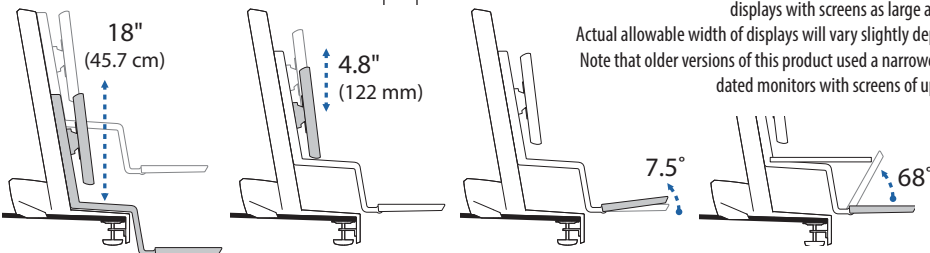

WorkFit-S with Worksurface, Dual

Weight Capacity:

*Keyboard Tray has 9 Mounting Locations - see page 5 for details.

Desk Thickness: ≤ 2.4" (60 mm)

This range accommodates most displays with screens up to 24" as well as some displays with screens as large as 26".
 Actual allowable width of displays will vary slightly depending on display thickness.
 Note that older versions of this product used a narrower crossbar, which accommodated monitors with screens of up to 22"

© 2014 Ergotron, Inc. rev. 06/25/2014 DIM-WorkFit-S-Worksurface Content is subject to change without notification

Americas Sales and Corporate Headquarters

St. Paul, MN USA
 (800) 888-8458
 +1-651-681-7600
 www.ergotron.com
 sales@ergotron.com