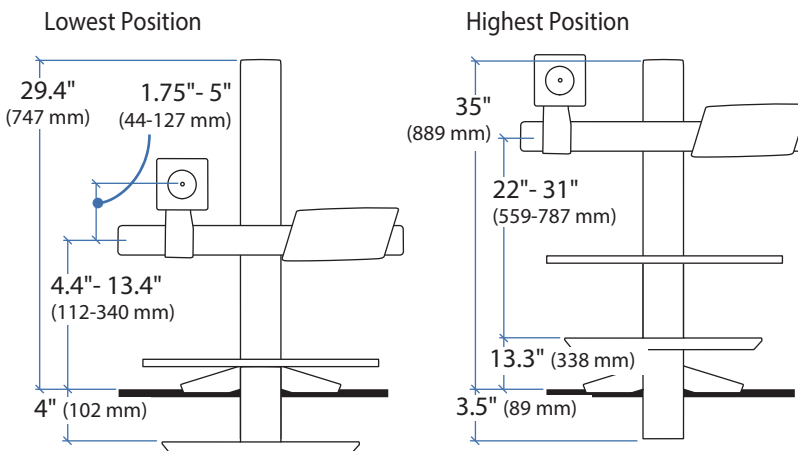

*Keyboard Tray has 9 Mounting Locations - see page 5 for details.