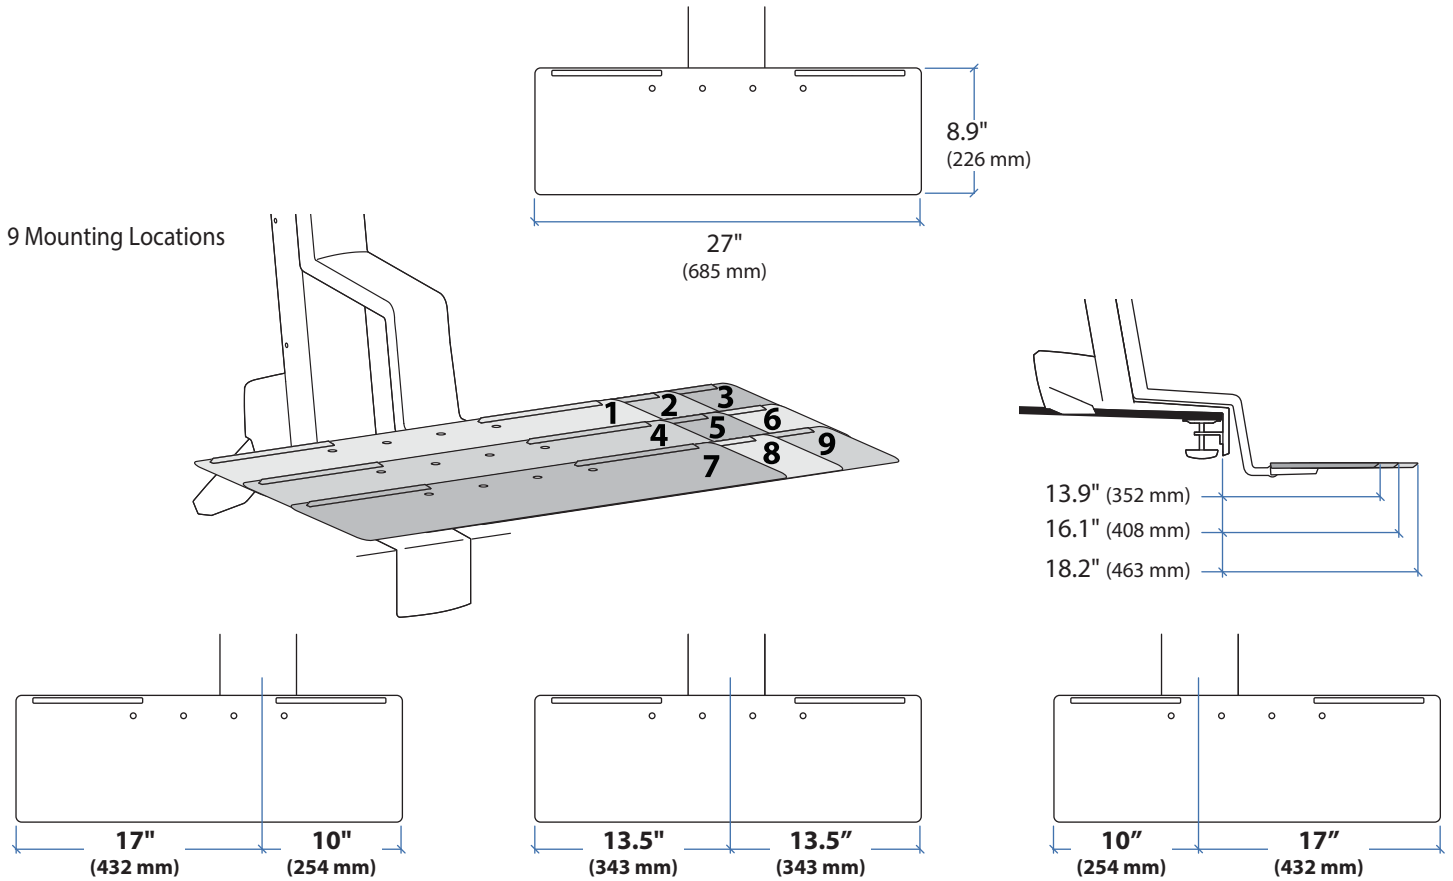

WorkFit-S with Worksurface, Dual

Weight Capacity:

*Keyboard Tray has 9 Mounting Locations - see page 5 for details.

Desk Thickness: ≤ 2.4" (60 mm)

This range accommodates most displays with screens up to 24" as well as some displays with screens as large as 26".
 Actual allowable width of displays will vary slightly depending on display thickness.
 Note that older versions of this product used a narrower crossbar, which accommodated monitors with screens of up to 22"

APAC Sale

Tokyo, Japan
 www.ergotron.com
 apaccustomerservice@ergotron.com

Worldwide OEM Sales

www.ergotron.com
 info.oem@ergotron.com

WorkFit-S with Worksurface, Keyboard Tray

© 2014 Ergotron, Inc. rev. 06/25/2014 DIM-WorkFit-S-Worksurface Content is subject to change without notification