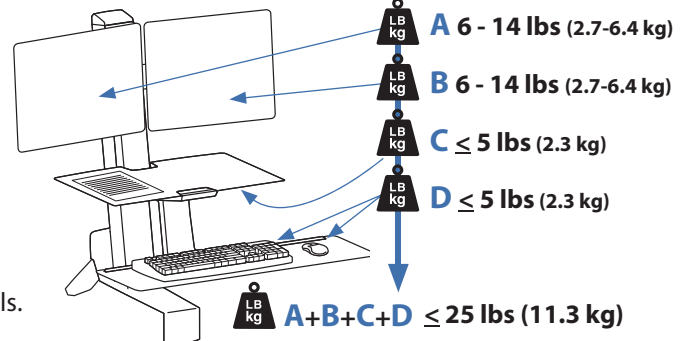

WorkFit-S with Worksurface, Dual

Weight Capacity:

*Keyboard Tray has 9 Mounting Locations - see page 5 for details.

Desk Thickness: ≤ 2.4" (60 mm)

This range accommodates most displays with screens up to 24" as well as some displays with screens as large as 26".
 Actual allowable width of displays will vary slightly depending on display thickness.
 Note that older versions of this product used a narrower crossbar, which accommodated monitors with screens of up to 22"