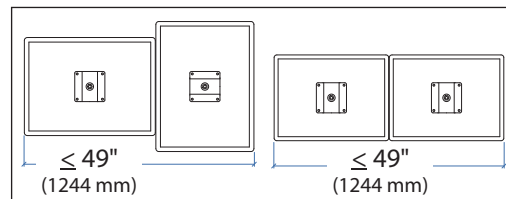

WorkFit-S with Worksurface, Dual

Weight Capacity:

*Keyboard Tray has 9 Mounting Locations - see page 5 for details.

Desk Thickness: ≤ 2.4" (60 mm)

This range accommodates most displays with screens up to 24" as well as some displays with screens as large as 26".
 Actual allowable width of displays will vary slightly depending on display thickness.
 Note that older versions of this product used a narrower crossbar, which accommodated monitors with screens of up to 22"