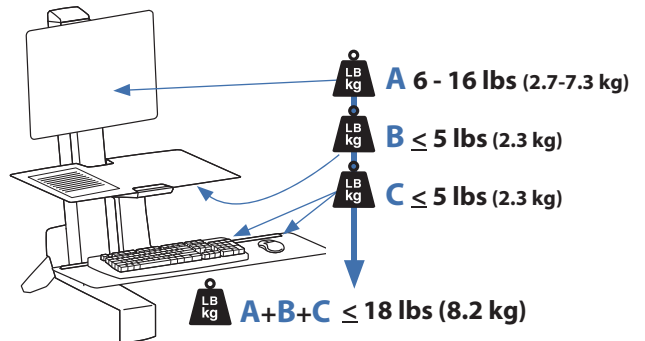

WorkFit-S with Worksurface, Single LCD Mount, LD

Weight Capacity:

*Keyboard Tray has 9 Mounting Locations - see page 5 for details.

Lowest Position

Highest Position

Worksurface:

Desk Thickness:

≤ 2.4" (60 mm)