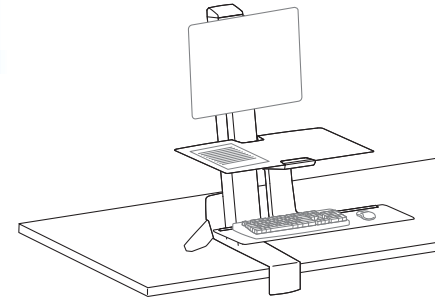

WorkFit-S with Worksurface, Single LCD Mount, LD

Weight Capacity:

*Keyboard Tray has 9 Mounting Locations - see page 5 for details.

Lowest Position

Highest Position

Worksurface:

Desk Thickness:

≤ 2.4" (60 mm)

360°

Portrait/Landscape rotation stop screw can be installed for 0° rotation.

0°

© 2014 Ergotron, Inc. rev. 06/25/2014 DIM-WorkFit-S-Worksurface Content is subject to change without notification

Americas Sales and Corporate Headquarters