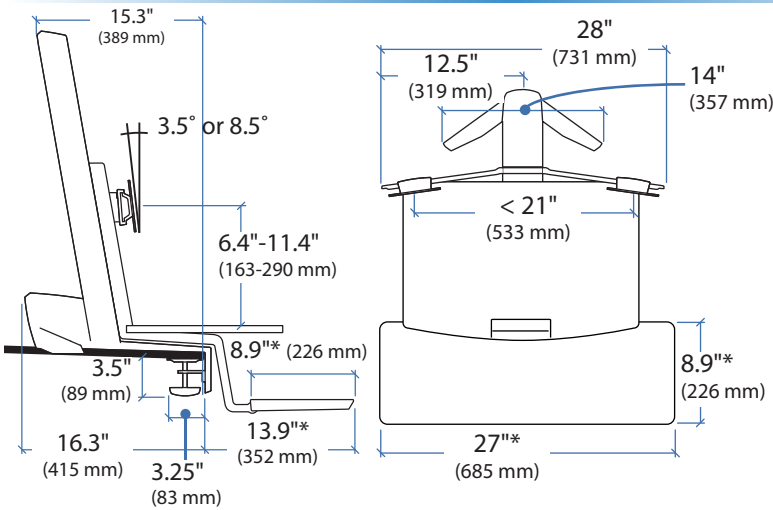

WorkFit-S with Worksurface, Dual

Weight Capacity:

*Keyboard Tray has 9 Mounting Locations - see page 5 for details.

Desk Thickness: ≤ 2.4" (60 mm)

This range accommodates most displays with screens up to 24" as well as some displays with screens as large as 26".
 Actual allowable width of displays will vary slightly depending on display thickness.
 Note that older versions of this product used a narrower crossbar, which accommodated monitors with screens of up to 22"