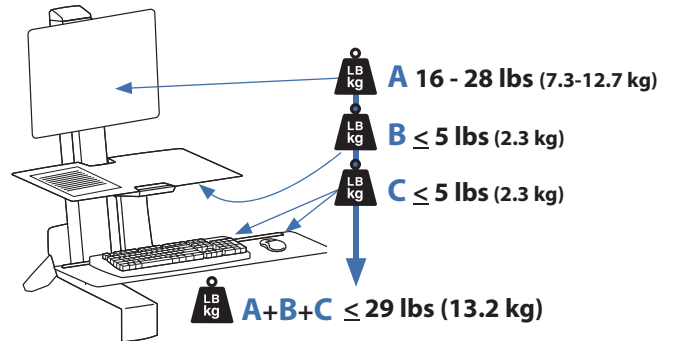

Tokyo, Japan
www.ergotron.com
apaccustomerservice@ergotron.com

www.ergotron.com
info.oem@ergotron.com

WorkFit-S with Worksurface, Single LCD Mount, HD

Weight Capacity:

*Keyboard Tray has 9 Mounting Locations - see page 5 for details.