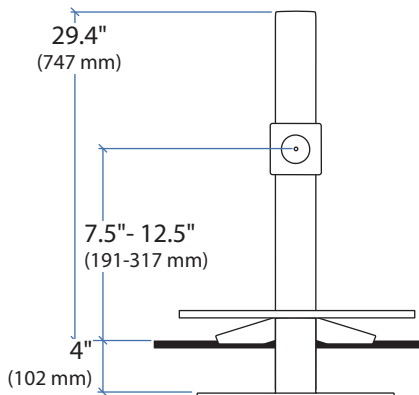

WorkFit-S with Worksurface, Single LCD Mount, LD

Weight Capacity:

*Keyboard Tray has 9 Mounting Locations - see page 5 for details.

Lowest Position

Highest Position

Worksurface:

Desk Thickness:

≤ 2.4" (60 mm)

360°

Portrait/Landscape rotation stop screw can be installed for 0° rotation.

0°

© 2014 Ergotron, Inc. rev. 06/25/2014 DIM-WorkFit-S-Worksurface Content is subject to change without notification

Americas Sales and Corporate Headquarters

WorkFit-S with Worksurface, Dual

Weight Capacity:

*Keyboard Tray has 9 Mounting Locations - see page 5 for details.

Desk Thickness: ≤ 2.4" (60 mm)

This range accommodates most displays with screens up to 24" as well as some displays with screens as large as 26".
 Actual allowable width of displays will vary slightly depending on display thickness.
 Note that older versions of this product used a narrower crossbar, which accommodated monitors with screens of up to 22"