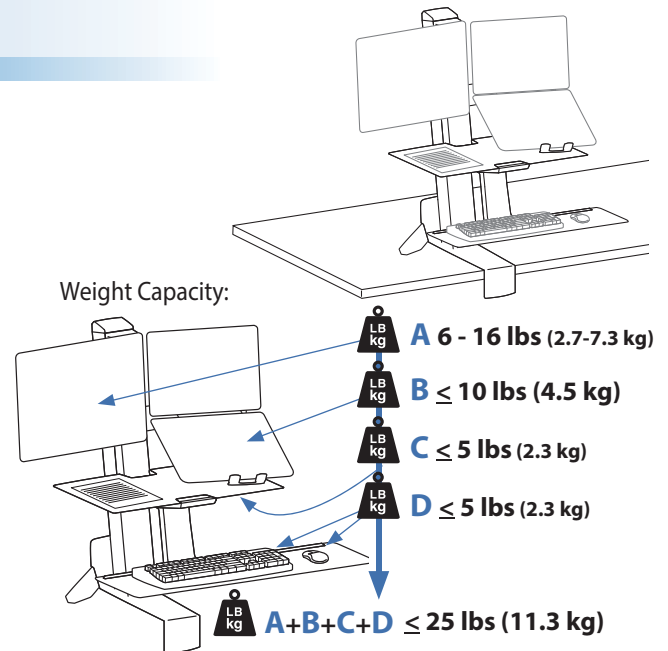

WorkFit-S with Worksurface, Dual

Weight Capacity:

*Keyboard Tray has 9 Mounting Locations - see page 5 for details.

Desk Thickness: ≤ 2.4" (60 mm)

This range accommodates most displays with screens up to 24" as well as some displays with screens as large as 26".
 Actual allowable width of displays will vary slightly depending on display thickness.
 Note that older versions of this product used a narrower crossbar, which accommodated monitors with screens of up to 22"

WorkFit-S with Worksurface, LCD & Laptop

*Keyboard Tray has 9 Mounting Locations - see page 5 for details.

© 2014 Ergotron, Inc. rev. 06/25/2014 DIM-WorkFit-S-Worksurface **Content is subject to change without notification**