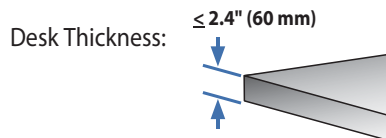

WorkFit-S with Worksurface, LCD & Laptop

*Keyboard Tray has 9 Mounting Locations - see page 5 for details.

© 2014 Ergotron, Inc. rev. 06/25/2014 DIM-WorkFit-S-Worksurface **Content is subject to change without notification**