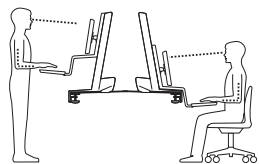

Lowest Position

Highest Position

Worksurface:

Desk Thickness:

≤ 2.4" (60 mm)

90°

Portrait/Landscape rotation stop screw can be installed for 0° rotation.

0°