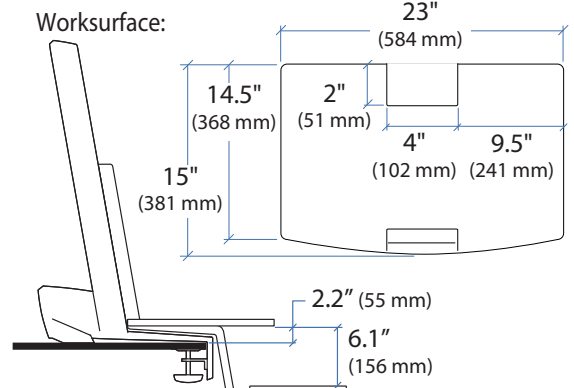

Lowest Position

Highest Position

Worksurface:

Desk Thickness:

≤ 2.4" (60 mm)

90°

Portrait/Landscape rotation stop screw can be installed for 0° rotation.

0°

WorkFit-S with Worksurface, Dual

Weight Capacity:

*Keyboard Tray has 9 Mounting Locations - see page 5 for details.

Desk Thickness: ≤ 2.4" (60 mm)

This range accommodates most displays with screens up to 24" as well as some displays with screens as large as 26".
 Actual allowable width of displays will vary slightly depending on display thickness.
 Note that older versions of this product used a narrower crossbar, which accommodated monitors with screens of up to 22"