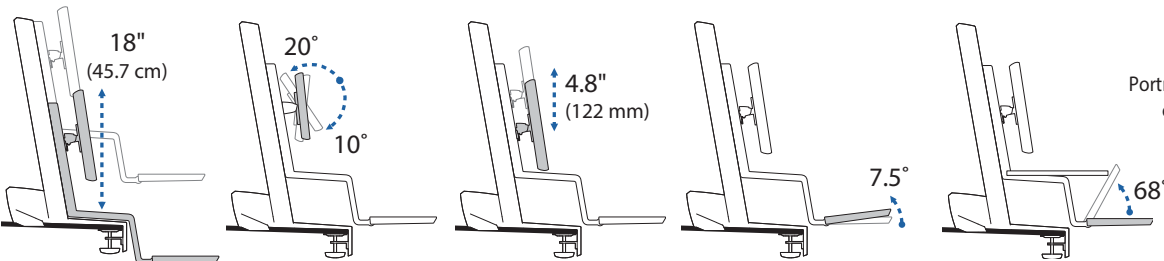

WorkFit-S with Worksurface, Single LCD Mount, LD

Weight Capacity:

*Keyboard Tray has 9 Mounting Locations - see page 5 for details.

Lowest Position

Highest Position

Worksurface:

Desk Thickness:

≤ 2.4" (60 mm)

360°

Portrait/Landscape rotation stop screw can be installed for 0° rotation.

0°

© 2014 Ergotron, Inc. rev. 06/25/2014 DIM-WorkFit-S-Worksurface Content is subject to change without notification

Americas Sales and Corporate Headquarters

WorkFit-S with Worksurface, Dual

Weight Capacity:

*Keyboard Tray has 9 Mounting Locations - see page 5 for details.

Desk Thickness: ≤ 2.4" (60 mm)

This range accommodates most displays with screens up to 24" as well as some displays with screens as large as 26".
 Actual allowable width of displays will vary slightly depending on display thickness.
 Note that older versions of this product used a narrower crossbar, which accommodated monitors with screens of up to 22"