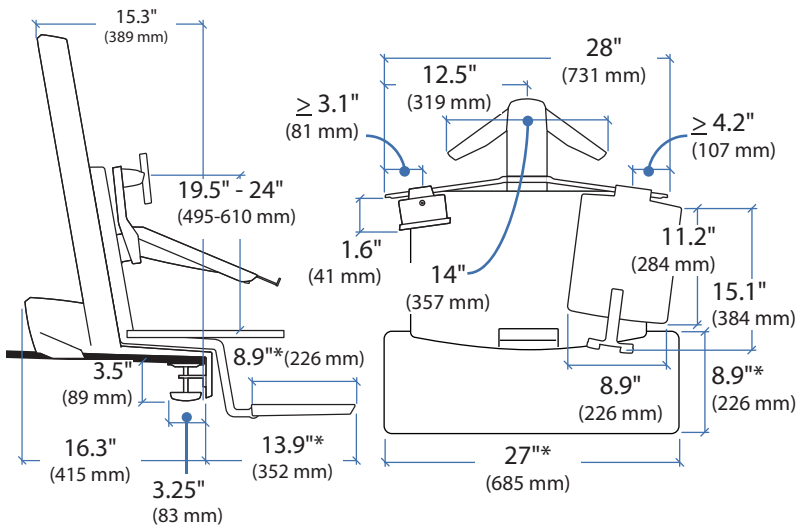

WorkFit-S with Worksurface, Dual

Weight Capacity:

*Keyboard Tray has 9 Mounting Locations - see page 5 for details.

Desk Thickness: ≤ 2.4" (60 mm)

This range accommodates most displays with screens up to 24" as well as some displays with screens as large as 26".
 Actual allowable width of displays will vary slightly depending on display thickness.
 Note that older versions of this product used a narrower crossbar, which accommodated monitors with screens of up to 22"

© 2014 Ergotron, Inc. rev. 06/25/2014 DIM-WorkFit-S-Worksurface Content is subject to change without notification

Americas Sales and Corporate Headquarters

St. Paul, MN USA
 (800) 888-8458
 +1-651-681-7600
 www.ergotron.com
 sales@ergotron.com

WorkFit-S with Worksurface, LCD & Laptop

*Keyboard Tray has 9 Mounting Locations - see page 5 for details.

© 2014 Ergotron, Inc. rev. 06/25/2014 DIM-WorkFit-S-Worksurface **Content is subject to change without notification**