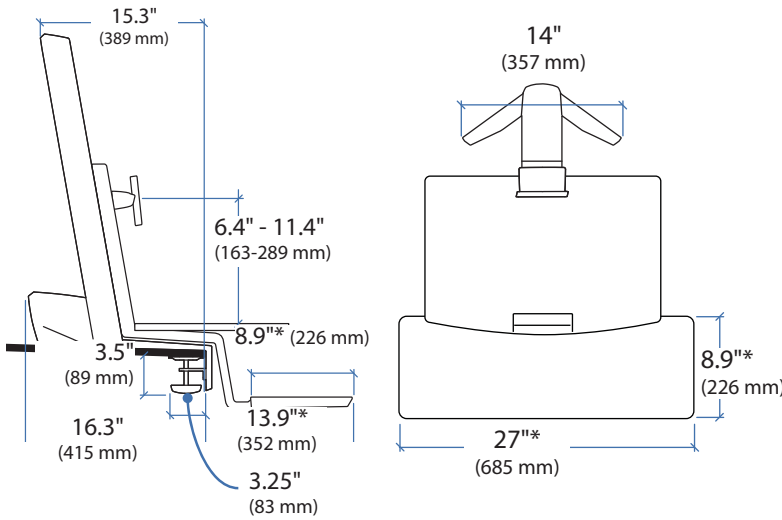

360°

Portrait/Landscape rotation stop screw can be installed for 0° rotation.

0°

© 2014 Ergotron, Inc. rev. 06/25/2014 DIM-WorkFit-S-Worksurface Content is subject to change without notification

Americas Sales and Corporate Headquarters

Tokyo, Japan
www.ergotron.com
apaccustomerservice@ergotron.com

www.ergotron.com
info.oem@ergotron.com

WorkFit-S with Worksurface, Single LCD Mount, HD

Weight Capacity:

*Keyboard Tray has 9 Mounting Locations - see page 5 for details.

Lowest Position

Highest Position

Worksurface:

Desk Thickness:

≤ 2.4" (60 mm)

90°

Portrait/Landscape rotation stop screw can be installed for 0° rotation.

0°

WorkFit-S with Worksurface, Dual

Weight Capacity:

*Keyboard Tray has 9 Mounting Locations - see page 5 for details.

Desk Thickness: ≤ 2.4" (60 mm)

This range accommodates most displays with screens up to 24" as well as some displays with screens as large as 26".
 Actual allowable width of displays will vary slightly depending on display thickness.
 Note that older versions of this product used a narrower crossbar, which accommodated monitors with screens of up to 22"