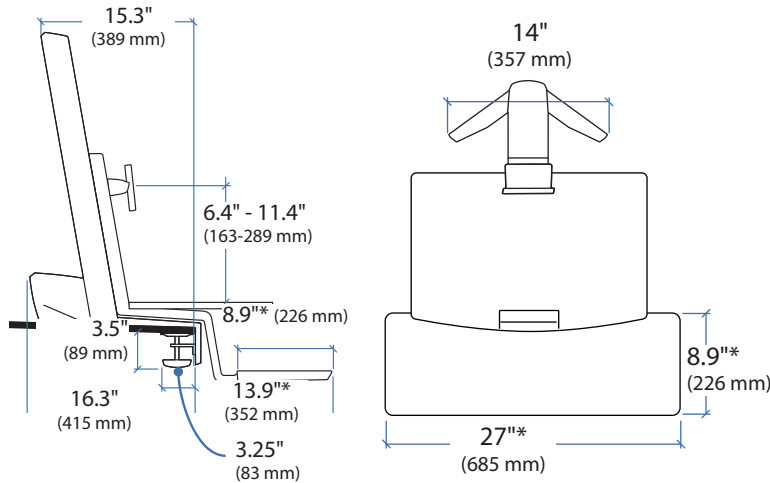

WorkFit-S with Worksurface, Single LCD Mount, LD

Weight Capacity:

*Keyboard Tray has 9 Mounting Locations - see page 5 for details.

Lowest Position

Highest Position

Worksurface:

Desk Thickness:

≤ 2.4" (60 mm)

360°

Portrait/Landscape rotation stop screw can be installed for 0° rotation.

0°

© 2014 Ergotron, Inc. rev. 06/25/2014 DIM-WorkFit-S-Worksurface Content is subject to change without notification

Americas Sales and Corporate Headquarters

WorkFit-S with Worksurface, Dual

Weight Capacity:

*Keyboard Tray has 9 Mounting Locations - see page 5 for details.

Desk Thickness: ≤ 2.4" (60 mm)

This range accommodates most displays with screens up to 24" as well as some displays with screens as large as 26".
 Actual allowable width of displays will vary slightly depending on display thickness.
 Note that older versions of this product used a narrower crossbar, which accommodated monitors with screens of up to 22"