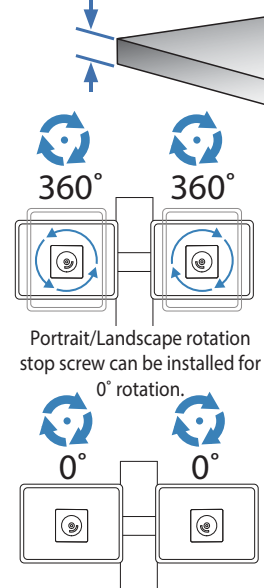

WorkFit-S with Worksurface, Dual

Weight Capacity:

*Keyboard Tray has 9 Mounting Locations - see page 5 for details.

Desk Thickness: ≤ 2.4" (60 mm)

This range accommodates most displays with screens up to 24" as well as some displays with screens as large as 26".
 Actual allowable width of displays will vary slightly depending on display thickness.
 Note that older versions of this product used a narrower crossbar, which accommodated monitors with screens of up to 22"