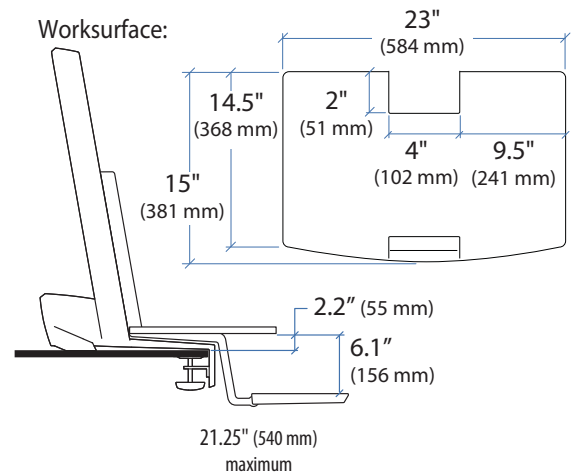

WorkFit-S with Worksurface, Dual

Weight Capacity:

*Keyboard Tray has 9 Mounting Locations - see page 5 for details.

Desk Thickness: ≤ 2.4" (60 mm)

This range accommodates most displays with screens up to 24" as well as some displays with screens as large as 26".
 Actual allowable width of displays will vary slightly depending on display thickness.
 Note that older versions of this product used a narrower crossbar, which accommodated monitors with screens of up to 22"

© 2014 Ergotron, Inc. rev. 06/25/2014 DIM-WorkFit-S-Worksurface Content is subject to change without notification

Americas Sales and Corporate Headquarters

St. Paul, MN USA
 (800) 888-8458
 +1-651-681-7600
 www.ergotron.com
 sales@ergotron.com

WorkFit-S with Worksurface, LCD & Laptop

*Keyboard Tray has 9 Mounting Locations - see page 5 for details.

© 2014 Ergotron, Inc. rev. 06/25/2014 DIM-WorkFit-S-Worksurface **Content is subject to change without notification**