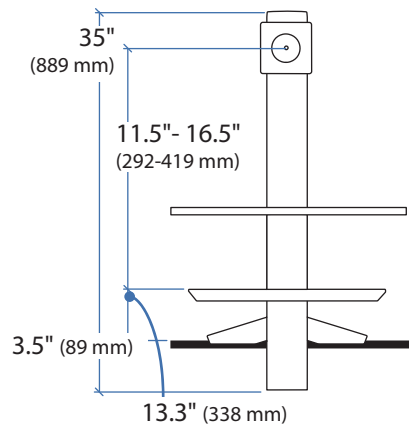

WorkFit-S with Worksurface, Single LCD Mount, LD

Weight Capacity:

*Keyboard Tray has 9 Mounting Locations - see page 5 for details.

Lowest Position

Highest Position

Worksurface:

Desk Thickness:

≤ 2.4" (60 mm)

360°

Portrait/Landscape rotation stop screw can be installed for 0° rotation.

0°

© 2014 Ergotron, Inc. rev. 06/25/2014 DIM-WorkFit-S-Worksurface Content is subject to change without notification

Americas Sales and Corporate Headquarters

WorkFit-S with Worksurface, Dual

Weight Capacity:

*Keyboard Tray has 9 Mounting Locations - see page 5 for details.

Desk Thickness: ≤ 2.4" (60 mm)

This range accommodates most displays with screens up to 24" as well as some displays with screens as large as 26".
 Actual allowable width of displays will vary slightly depending on display thickness.
 Note that older versions of this product used a narrower crossbar, which accommodated monitors with screens of up to 22"