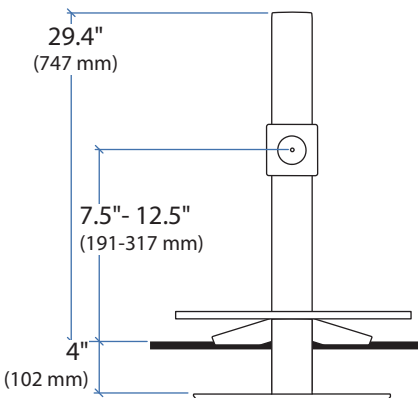

Tokyo, Japan
www.ergotron.com
apaccustomerservice@ergotron.com

www.ergotron.com
info.oem@ergotron.com

WorkFit-S with Worksurface, Single LCD Mount, HD

Weight Capacity:

*Keyboard Tray has 9 Mounting Locations - see page 5 for details.

Lowest Position

Highest Position

Worksurface:

Desk Thickness:

≤ 2.4" (60 mm)

90°

Portrait/Landscape rotation stop screw can be installed for 0° rotation.

0°

WorkFit-S with Worksurface, Dual

Weight Capacity:

*Keyboard Tray has 9 Mounting Locations - see page 5 for details.

Desk Thickness: ≤ 2.4" (60 mm)

This range accommodates most displays with screens up to 24" as well as some displays with screens as large as 26".
 Actual allowable width of displays will vary slightly depending on display thickness.
 Note that older versions of this product used a narrower crossbar, which accommodated monitors with screens of up to 22"