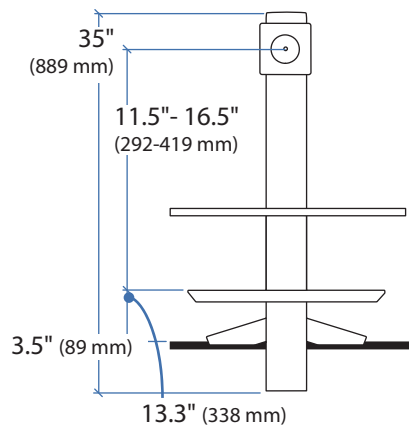

Tokyo, Japan
www.ergotron.com
apaccustomerservice@ergotron.com

www.ergotron.com
info.oem@ergotron.com

WorkFit-S with Worksurface, Single LCD Mount, HD

Weight Capacity:

*Keyboard Tray has 9 Mounting Locations - see page 5 for details.

Lowest Position

Highest Position

Worksurface:

Desk Thickness:

≤ 2.4" (60 mm)

90°

Portrait/Landscape rotation stop screw can be installed for 0° rotation.

0°