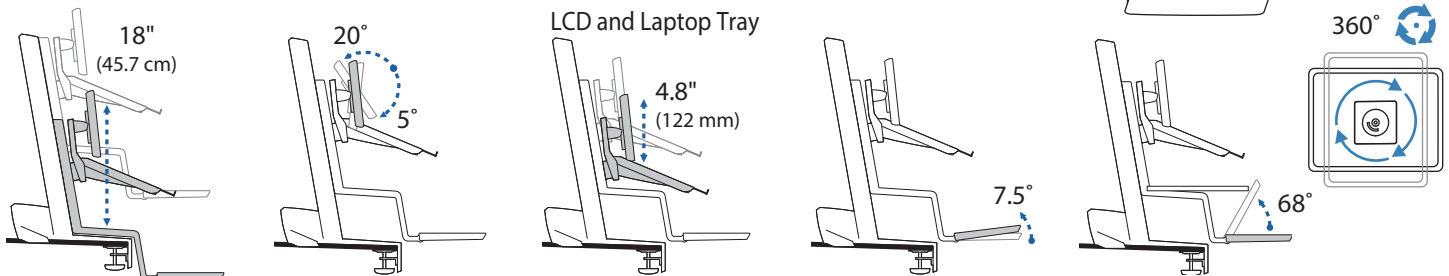

WorkFit-S with Worksurface, Dual

Weight Capacity:

*Keyboard Tray has 9 Mounting Locations - see page 5 for details.

Desk Thickness: ≤ 2.4" (60 mm)

This range accommodates most displays with screens up to 24" as well as some displays with screens as large as 26".
 Actual allowable width of displays will vary slightly depending on display thickness.
 Note that older versions of this product used a narrower crossbar, which accommodated monitors with screens of up to 22"

WorkFit-S with Worksurface, LCD & Laptop

*Keyboard Tray has 9 Mounting Locations - see page 5 for details.

© 2014 Ergotron, Inc. rev. 06/25/2014 DIM-WorkFit-S-Worksurface **Content is subject to change without notification**