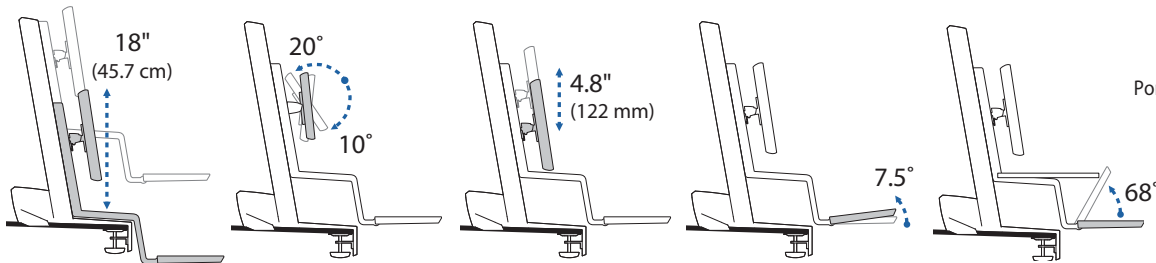

Tokyo, Japan
www.ergotron.com
apaccustomerservice@ergotron.com

www.ergotron.com
info.oem@ergotron.com

WorkFit-S with Worksurface, Single LCD Mount, HD

Weight Capacity:

*Keyboard Tray has 9 Mounting Locations - see page 5 for details.

Lowest Position

Highest Position

Worksurface:

Desk Thickness:

≤ 2.4" (60 mm)

90°

Portrait/Landscape rotation stop screw can be installed for 0° rotation.

0°

WorkFit-S with Worksurface, Dual

Weight Capacity:

*Keyboard Tray has 9 Mounting Locations - see page 5 for details.

Desk Thickness: ≤ 2.4" (60 mm)

This range accommodates most displays with screens up to 24" as well as some displays with screens as large as 26".
 Actual allowable width of displays will vary slightly depending on display thickness.
 Note that older versions of this product used a narrower crossbar, which accommodated monitors with screens of up to 22"